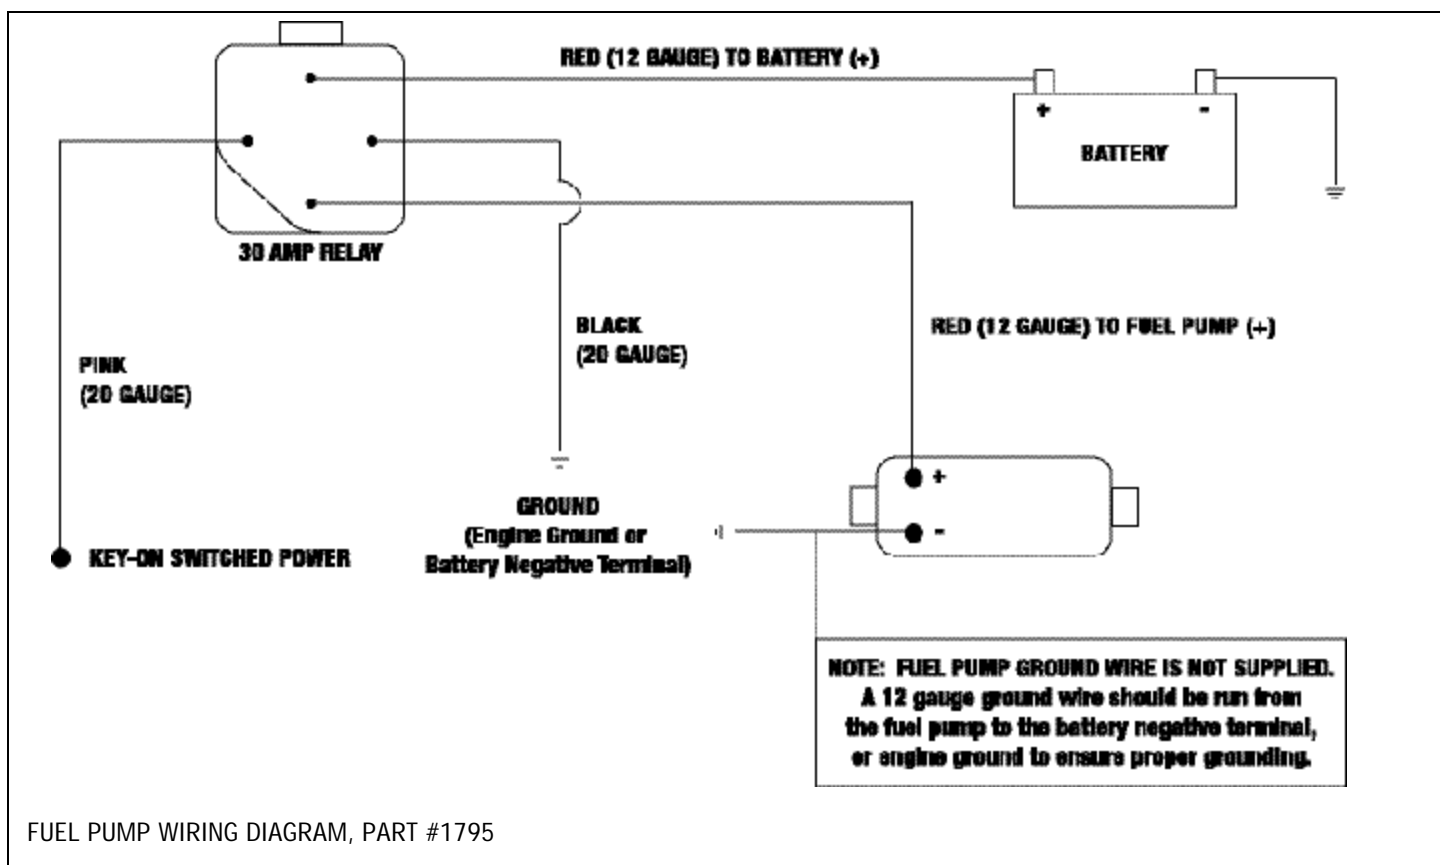

INSTALLATION INSTRUCTIONS

PLEASE study these instructions carefully before beginning this installation. Most installations can be accomplished with common tools and procedures. However, you should be familiar with and comfortable working on your vehicle. If you do not feel comfortable performing this installation, it is recommended to have the installation completed by a mechanic. If you have any questions or problems, please call our Technical Hotline at: 1-800-416-8628, 7:00 am - 5:00 pm, Pacific Standard Time, Monday through Friday or e-mail us at edelbrock@edelbrock.com.

DESCRIPTION: The Edelbrock Fuel Pump Relay kit is for use with Edelbrock electric fuel pumps. Use of a relay with electric fuel pumps ensures proper wiring, which reduces risk of damage to the fuel pump and results in consistent fuel pressure. The Edelbrock Universal Electric Fuel Pump Relay Kit may also be used with other electric fuel pumps, depending on amperage draw.

CAUTION: DO NOT exceed 25 amps at a continuous draw. Relay will handle amperage peaks up to 30 amps.

INSTALLATION INSTRUCTIONS: See the following wiring diagram for proper wiring sequence.