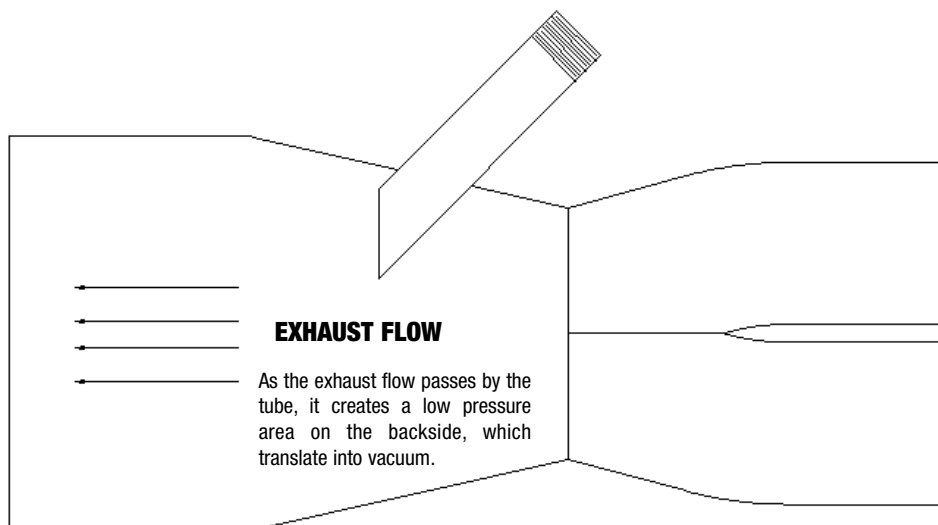

EDELBROCK VICTOR SERIES DRAG RACE HEADERS

Catalog #6551

KIT CONTENTS

Qty.	Part #	Description
☐ 1	25-9492	Left Side Header
☐ 1	25-9493	Right Side Header
☐ 2	25-9494	Slip-on Merge Collector
☐ 16	36-0710	3/8" - 16 x 1" Header Bolts (Header Flange)
☐ 2	52-9711	O2 Sensor Bungs (SS)
☐ 2	54-6550	Header Port Flange Gaskets (Fel-Pro)
☐ 4	60-8541	5/16"-18 Grade C Lock Nuts (Collector)
☐ 4	68-6550	5/16"-18 x 1-1/2" Grade 8 Hex Bolt (Collector)
☐ 2	79-9719	Evacuation Tubes (SS)
☐ 8	79-9720	Collector Mounting Tabs (SS)
☐ 8	82-3600	5/16" AN Washers (Collector)
☐ 16	82-5590	3/8" Split Lock Washers (Header Flange)

Note: Your Edelbrock Victor Series Race Headers include stainless steel evacuation tubes, O2 sensor bungs and collector mounting tabs to be installed, if needed. Collector mounting tabs should be installed after primary tube tuning has been completed. Evacuation tubes can be positioned on the collector where desired for best fit and hose routing. See the above diagram for recommended installation.