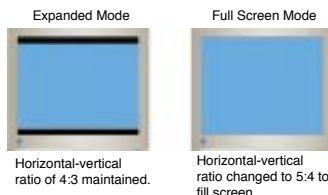

Smoothing Function

A smoothing function with adjustments in five gradations for both the expanded and full screen modes minimizes blurring and jagged edges which may occur in the scaling process.

Flexible Design

Multiple configurations are now possible with a panel that can be removed from the base and follows the VESA industry standard for mounting on an arm or a wall. Additionally, the power unit is located inside of the panel, eliminat-

ing the space consuming external power unit characteristic of many other LCDs.

Ergonomics and the Environment

The L680 complies with the most stringent ergonomic and environmental standards including TCO'99, the CE Mark, TÜV Rheinland/Ergonomie Geprüft, and the EPA ENERGY STAR® Program.