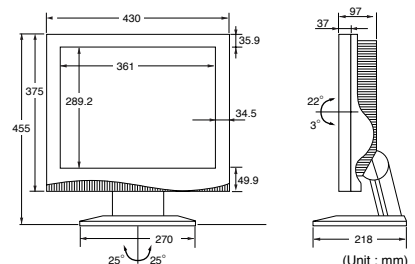

Specifications are subject to change without notice.

ENERGY STAR® is a U.S. registered mark. As an ENERGY STAR® Partner, Eizo Nanao Corporation has determined that this product meets the ENERGY STAR® guidelines for energy efficiency. Copyright © 1999 Eizo Nanao Corporation. All rights reserved. All product names are trademarks of their respective companies. PowerManager, and *i-Sound* are trademarks, and FlexScan, EIZO, and ScreenManager are registered trademarks of Eizo Nanao Corporation.

EIZO NANA O CORPORATION

655 Fukudome, Matto, Ishikawa 924-8533 Japan

Phone : +81 76 277-3310 Fax : +81 76 277-3450

http://www.eizo.co.jp/

Download from www.Somanuals.com. All Manuals Search And Download.