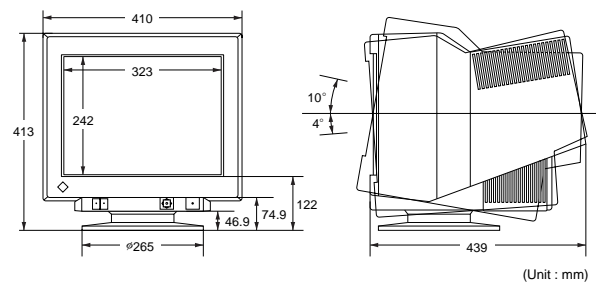

FlexScan® T565 Specifications

CRT Size	45 cm (17 inch) class, 90° deflection Tension Mask
CRT AG Pitch	0.25 mm
CRT Surface Treatment	Super ErgoCoat®
Scanning Frequency	H: 30 - 96 kHz V: 50 - 160 Hz
Input Signals	RGB Analog
Input Terminal	D-Sub 15-pin and BNC × 5 (switchable)
Active Display Size	323 mm (H) × 242 mm (V) (Diagonal: 403 mm)
Recommended Resolution	1280 dots × 1024 lines flicker-free at 89 Hz (maximum) (1600 dots × 1200 lines at 76 Hz addressable)
Screen Control	ScreenManager®, ScreenManager Pro for USB, One Touch Auto Adjustment Function (Auto-Sizing)
Pixel Dot Clock	200 MHz (typical)
Power Management	VESA DPMS
Power Consumption	110 W
Power Save Mode 1	Less than 10 W
Power Save Mode 2 (Off)	Less than 3 W
Plug & Play¹	DDC 2B
Dimensions	410 mm (W) × 413 mm (H) × 439 mm (D)
Net Weight	19.5 kg
Certifications and Standards	TCO'99, T·V ECO Circle 2000, T·V/GS, c-Tick, CE, CB, UL 1950, CSA C22.2 No.950, FCC-B, Canadian ICES-003-B, T·V/S, VCCI-B, EPA ENERGY STAR® Program, Energy 2000
USB Standard	USB Standard Rev. 1.1 Compliance
USB Port	One upstream port

¹ Only valid when computer system supports all Plug & Play functions (personal computer, graphics board, Windows® 95/98/2000). For more details, please refer to the Windows 95/98/2000, personal computer, and graphics board manuals or contact the manufacturers.