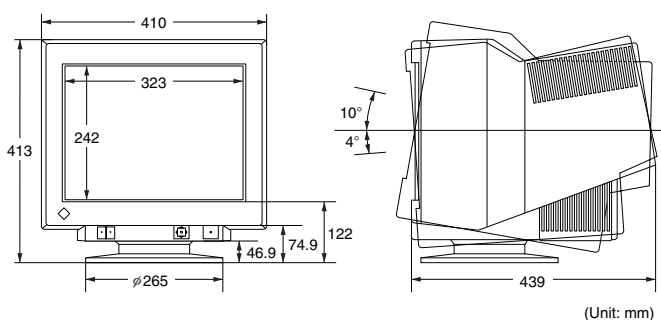

Accessories

i-Sound™

SOUND UNIT

Powered from the monitor, this unit attaches directly to the bezel.

Dimensions

(Unit: mm)

Specifications

CRT Size and Type	45 cm (17") class 90° deflection Tension Mask
Cabinet Colors	Gray, Black ⁵
Phosphor Pitch	0.25 mm
CRT Surface Treatment	Super ErgoCoat®
Scanning Frequency	H: 30 – 96 kHz, V: 50 – 160 Hz
Dot Clock	200 MHz (typical)
Input Signals	RGB Analog
Input Terminals	D-Sub mini 15 pin and BNC × 5 (switchable)
Active Display Size (H × V)	323 mm × 242 mm
Viewable Image Size	403 mm (diagonal)
Recommended Resolution	1280 × 1024 / 89 Hz ⁶
Maximum Resolution	1600 × 1200 / 76 Hz ⁶
Plug & Play	VESA DDC 2B
Screen Control	ScreenManager®, Auto-Sizing ScreenManager Pro for USB
Power Requirements	AC 100 – 120V/200 – 240V, 50 – 60 Hz
Power Management	VESA DPMS
Power Consumption	110 watts (typical)
Power Save Mode	Less than 3 watts
OSD Languages	English
Dimensions (W × H × D)	410 mm × 413 mm × 439 mm
Net Weight	19.5 kg
Tilt/Swivel	10° Up, 4° Down / 45° Right, 45° Left
Certifications and Standards	TCO'99 ⁷ , TÜV ECO Circle 2001, TÜV/GS, c-Tick, CE, CB, UL 1950, CSA C22.2 No.950, FCC-B, Canadian ICES-003-B, TÜV/S, VCCI-B, EPA ENERGY STAR®, Energy 2000
USB Standard	USB Standard Rev. 1.1
USB Port	1 upstream
Supplied Accessories	AC power cord, setup guide, signal cable (D-Sub mini 15 pin), EIZO USB Cable, EIZO CRT Utility Disk (ScreenManager Pro for USB, ICC profile), warranty registration card