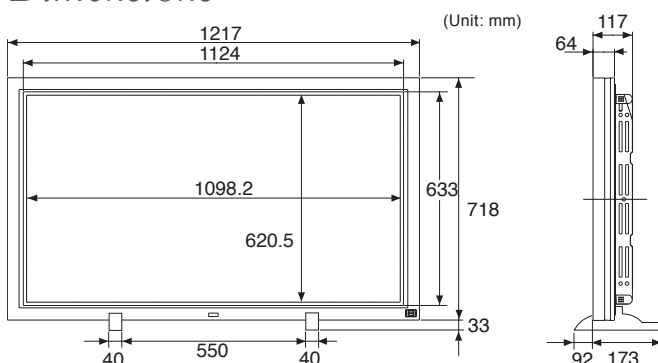

### Dimensions

### Specifications

Panel Size	126 cm (50")
Cabinet Colors	Dark Brown, Metallic Silver
Pixel Pitch	0.858 mm × 0.808 mm
Display Colors	16.7 million
Scanning Frequency (H, V)	Analog: 31.5 kHz – 94 kHz, 49.5 Hz – 85 Hz Digital: 31.5 kHz – 64 kHz, 60 Hz (VGA TEXT: 70 Hz)
Recommended Resolution	1280 dots × 768 lines
Maximum Resolution	1600 dots × 1200 lines
Brightness	340 cd/m <sup>2</sup>
Contrast Ratio (typical)	700:1
Dot Clock (maximum)	Analog: 202.5 MHz, Digital: 108 MHz
Input Signals	RGB Analog, DVI Standard 1.0
Active Display Size (H × V)	1098.2 mm × 620.5 mm
Viewable Image Size (diagonal)	1261.1 mm
Plug & Play	VESA DDC 2B
Screen Control	ScreenManager®, Picture Adjustment Program for Windows
Power Requirements	AC 100 – 120V / 200 – 240V, 50 – 60 Hz
Power Management	VESA DPMS, EIZO MPMS, DVI-DMPM
Power Consumption (typical)	400 watts
Power Save Mode	Less than 3 watts
OSD Languages	English, French, German, Italian, Japanese, Spanish, Swedish
Dimensions (W × H × D)	With Stand: 1217 mm × 751 mm × 265 mm Without Stand: 1217 mm × 718 mm × 117 mm
Net Weight	With Stand: 45.0 kg, Without Stand: 44.0 kg
Certifications and Standards	TÜV/GS, CE, CB, UL 1950, CSA C22.2 No.950, FCC-A, Canadian ICES-003-A, TÜV/S, VCCI-A, EPA ENERGY STAR®
Supplied Accessories	AC power cord, user's manual, signal cable (D-Sub mini 15 pin), PS/2 mouse cable, user's manual, EIZO Plasma Utility Disk for Windows (Picture Adjustment Program for Windows, ICC profile), 2 placement stands and screws, 4 clamps for cables, remote control (incl. strap and 2 batteries), warranty registration card