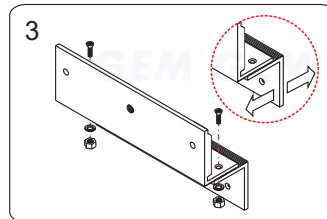

Application for the Electromagnet:
10001ST series

Installation Steps of LZ bracket for In-swinging doors

1 Find a mounting location on the door frame for the L bracket. Make sure that the door is still closeable.

2 Tighten the electromagnetic lock on the L bracket by using the fixing screw.

3 Assemble the Z bracket, and make sure that the Z bracket is adjustable.

4 Insert the guide pins into the armature plate.

5 Put one rubber washer between armature plate and the Z bracket.

6 Close the door. Measure the correct position by bringing the armature plate close to the contact surface of the electromagnetic lock.

7 Turn on the power of EM-Lock, and let the armature plate bonds to the EM-lock. Adjust the position between the Z bracket and the door frame.