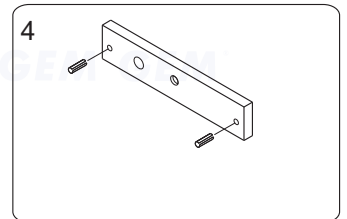

Application for the Electromagnet:
10001ST series

Installation Steps of LZ bracket for In-swinging doors

1 Find a mounting location on the door frame for the L bracket. Make sure that the door is still closeable.

2 Tighten the electromagnetic lock on the L bracket by using the fixing screw.

3 Assemble the Z bracket, and make sure that the Z bracket is adjustable.

4 Insert the guide pins into the armature plate.

5 Put one rubber washer between armature plate and the Z bracket.

6 Close the door. Measure the correct position by bringing the armature plate close to the contact surface of the electromagnetic lock.

7 Turn on the power of EM-Lock, and let the armature plate bonds to the EM-lock. Adjust the position between the Z bracket and the door frame.