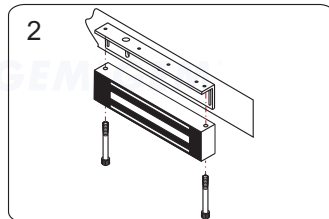

Application for the Electromagnet:
10001ST series

Installation Steps of LZ bracket for In-swinging doors

1 Find a mounting location on the door frame for the L bracket. Make sure that the door is still closeable.

2 Tighten the electromagnetic lock on the L bracket by using the fixing screw.

3 Assemble the Z bracket, and make sure that the Z bracket is adjustable.

4 Insert the guide pins into the armature plate.

5 Put one rubber washer between armature plate and the Z bracket.

6 Close the door. Measure the correct position by bringing the armature plate close to the contact surface of the electromagnetic lock.

7 Turn on the power of EM-Lock, and let the armature plate bonds to the EM-lock. Adjust the position between the Z bracket and the door frame.