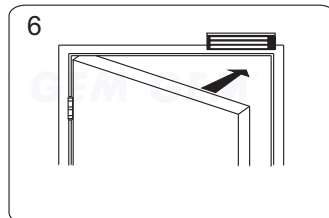

Application for the Electromagnet:
10001ST series

Installation Steps of LZ bracket for In-swinging doors

1 Find a mounting location on the door frame for the L bracket. Make sure that the door is still closeable.

2 Tighten the electromagnetic lock on the L bracket by using the fixing screw.

3 Assemble the Z bracket, and make sure that the Z bracket is adjustable.

4 Insert the guide pins into the armature plate.

5 Put one rubber washer between armature plate and the Z bracket.

6 Close the door. Measure the correct position by bringing the armature plate close to the contact surface of the electromagnetic lock.

7 Turn on the power of EM-Lock, and let the armature plate bonds to the EM-lock. Adjust the position between the Z bracket and the door frame.