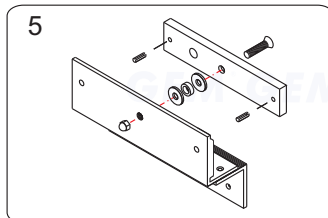

Application for the Electromagnet:
10001ST series

Installation Steps of LZ bracket for In-swinging doors

1 Find a mounting location on the door frame for the L bracket. Make sure that the door is still closeable.

2 Tighten the electromagnetic lock on the L bracket by using the fixing screw.

3 Assemble the Z bracket, and make sure that the Z bracket is adjustable.

4 Insert the guide pins into the armature plate.

5 Put one rubber washer between armature plate and the Z bracket.

6 Close the door. Measure the correct position by bringing the armature plate close to the contact surface of the electromagnetic lock.

7 Turn on the power of EM-Lock, and let the armature plate bonds to the EM-lock. Adjust the position between the Z bracket and the door frame.