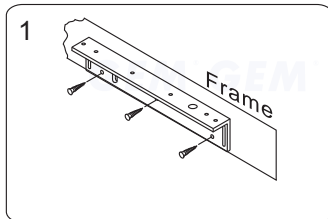

Application for the Electromagnet:
10001ST series

Installation Steps of LZ bracket for In-swinging doors

1 Find a mounting location on the door frame for the L bracket. Make sure that the door is still closeable.

2 Tighten the electromagnetic lock on the L bracket by using the fixing screw.

3 Assemble the Z bracket, and make sure that the Z bracket is adjustable.

4 Insert the guide pins into the armature plate.

5 Put one rubber washer between armature plate and the Z bracket.

6 Close the door. Measure the correct position by bringing the armature plate close to the contact surface of the electromagnetic lock.

7 Turn on the power of EM-Lock, and let the armature plate bonds to the EM-lock. Adjust the position between the Z bracket and the door frame.