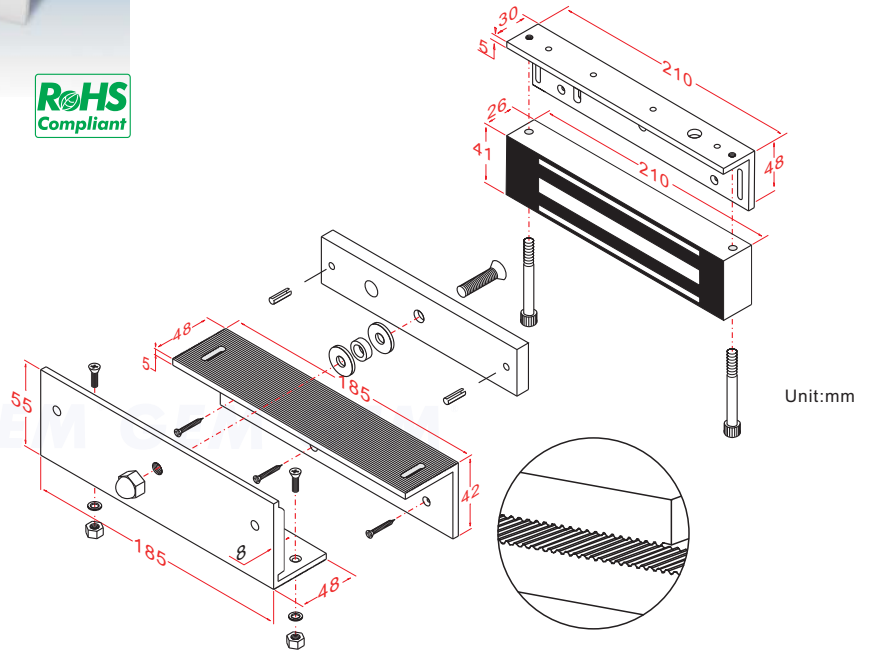

Application for the Electromagnet:
10001ST series

Installation Steps of LZ bracket for In-swinging doors

1 Find a mounting location on the door frame for the L bracket. Make sure that the door is still closeable.

2 Tighten the electromagnetic lock on the L bracket by using the fixing screw.

3 Assemble the Z bracket, and make sure that the Z bracket is adjustable.

4 Insert the guide pins into the armature plate.

5 Put one rubber washer between armature plate and the Z bracket.

6 Close the door. Measure the correct position by bringing the armature plate close to the contact surface of the electromagnetic lock.

7 Turn on the power of EM-Lock, and let the armature plate bonds to the EM-lock. Adjust the position between the Z bracket and the door frame.

Finish Once the position is correct, use the screws to permanently mount the Z bracket on the door frame. This should be the last step.

GIANNI INDUSTRIES, INC.

No. 13, Zhong Sing Road, Tu-Cheng Industrial Zone,
Tu-Cheng City, Taipei, Taiwan 23678
Tel: 886-2 2267 7986 / Fax: 886-2 2267 9876
E-Mail: info@gianni.com.tw
Website: gianni.tw
Copyright 2008 Gianni industries, inc. All rights reserved.
DM-CA-LZ-10001ST. Ver. C Published on 2008.05.29