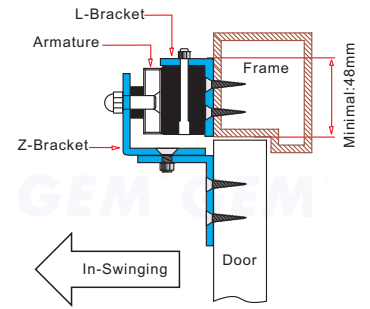

Application for the Electromagnet:
10001ST series

Installation Steps of LZ bracket for In-swinging doors

1 Find a mounting location on the door frame for the L bracket. Make sure that the door is still closeable.

2 Tighten the electromagnetic lock on the L bracket by using the fixing screw.

3 Assemble the Z bracket, and make sure that the Z bracket is adjustable.

4 Insert the guide pins into the armature plate.

5 Put one rubber washer between armature plate and the Z bracket.

6 Close the door. Measure the correct position by bringing the armature plate close to the contact surface of the electromagnetic lock.

7 Turn on the power of EM-Lock, and let the armature plate bonds to the EM-lock. Adjust the position between the Z bracket and the door frame.