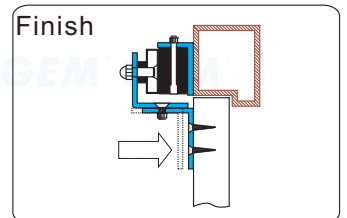

Application for the Electromagnet:
10001ST series

Installation Steps of LZ bracket for In-swinging doors

1 Find a mounting location on the door frame for the L bracket. Make sure that the door is still closeable.

2 Tighten the electromagnetic lock on the L bracket by using the fixing screw.

3 Assemble the Z bracket, and make sure that the Z bracket is adjustable.

4 Insert the guide pins into the armature plate.

5 Put one rubber washer between armature plate and the Z bracket.

6 Close the door. Measure the correct position by bringing the armature plate close to the contact surface of the electromagnetic lock.

7 Turn on the power of EM-Lock, and let the armature plate bonds to the EM-lock. Adjust the position between the Z bracket and the door frame.