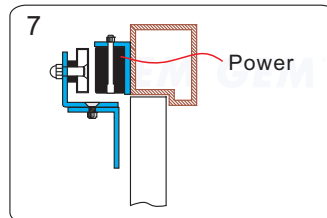

Application for the Electromagnet:
10001ST series

Installation Steps of LZ bracket for In-swinging doors

1 Find a mounting location on the door frame for the L bracket. Make sure that the door is still closeable.

2 Tighten the electromagnetic lock on the L bracket by using the fixing screw.

3 Assemble the Z bracket, and make sure that the Z bracket is adjustable.

4 Insert the guide pins into the armature plate.

5 Put one rubber washer between armature plate and the Z bracket.

6 Close the door. Measure the correct position by bringing the armature plate close to the contact surface of the electromagnetic lock.

7 Turn on the power of EM-Lock, and let the armature plate bonds to the EM-lock. Adjust the position between the Z bracket and the door frame.