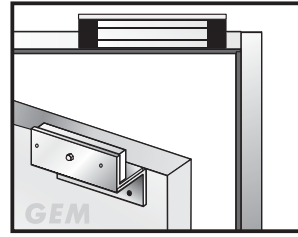

Application for the Electromagnet:
10001ST series

Installation Steps of LZ bracket for In-swinging doors

1 Find a mounting location on the door frame for the L bracket. Make sure that the door is still closeable.

2 Tighten the electromagnetic lock on the L bracket by using the fixing screw.

3 Assemble the Z bracket, and make sure that the Z bracket is adjustable.

4 Insert the guide pins into the armature plate.

5 Put one rubber washer between armature plate and the Z bracket.

6 Close the door. Measure the correct position by bringing the armature plate close to the contact surface of the electromagnetic lock.

7 Turn on the power of EM-Lock, and let the armature plate bonds to the EM-lock. Adjust the position between the Z bracket and the door frame.