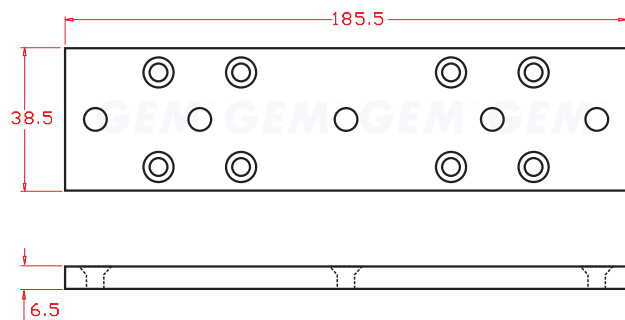

The bracket is installed on wood doors left for armature plate

500BP
For Standard series magnet

Unit:mm

300BP
For Mini series magnet

Unit:mm

GIANNI INDUSTRIES, INC.

No. 13, Zhong Sing Road, Tu-Cheng Industrial Zone,
Tu-Cheng City, Taipei, Taiwan 23678
Tel: 886-2 2267 7986 / Fax: 886-2 2267 9876
E-Mail: info@gianni.com.tw
Website: gianni.tw
Copyright 2008 Gianni industries, inc. All rights reserved.
DM-CA-BP Ver. B Published on 2008.05.29