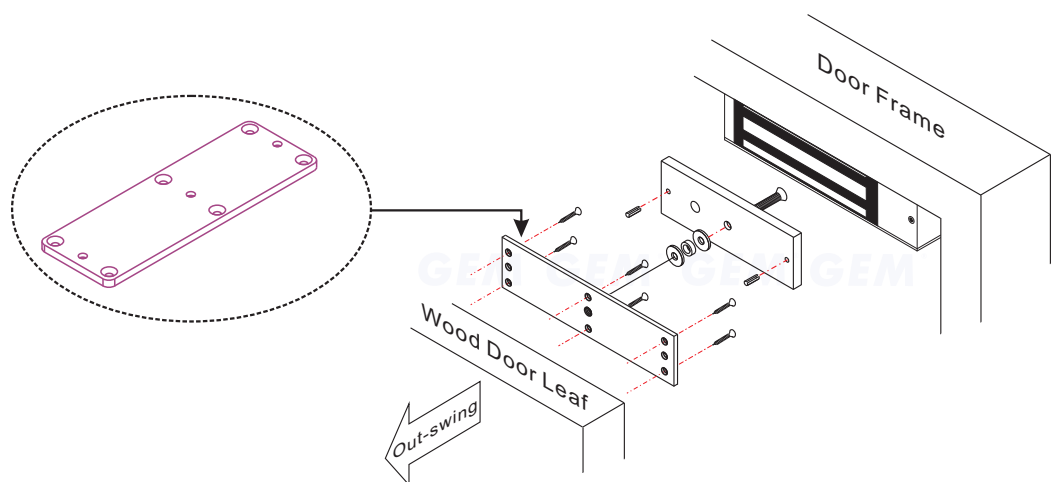

The bracket is installed on wood doors left for armature plate

500BP
For Standard series magnet

Unit:mm

300BP
For Mini series magnet

Unit:mm

GIANNI INDUSTRIES, INC.

No. 13, Zhong Sing Road, Tu-Cheng Industrial Zone,
Tu-Cheng City, Taipei, Taiwan 23678
Tel: 886-2 2267 7986 / Fax: 886-2 2267 9876
E-Mail: info@gianni.com.tw
Website: gianni.tw
Copyright 2008 Gianni industries, inc. All rights reserved.
DM-CA-BP Ver. B Published on 2008.05.29