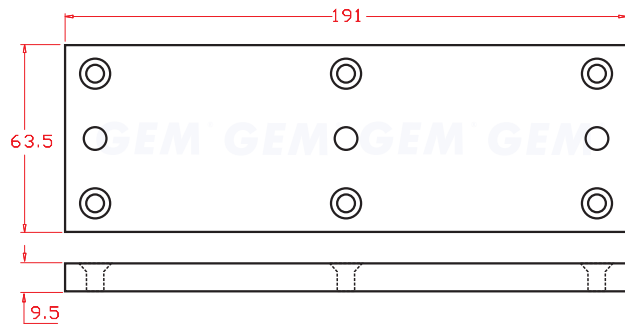

The bracket is installed on wood doors left for armature plate

500BP
For Standard series magnet

Unit:mm

300BP
For Mini series magnet

Unit:mm

GIANNI INDUSTRIES, INC.

No. 13, Zhong Sing Road, Tu-Cheng Industrial Zone,
Tu-Cheng City, Taipei, Taiwan 23678
Tel: 886-2 2267 7986 / Fax: 886-2 2267 9876
E-Mail: info@gianni.com.tw
Website: gianni.tw
Copyright 2008 Gianni industries, inc. All rights reserved.
DM-CA-BP Ver. B Published on 2008.05.29