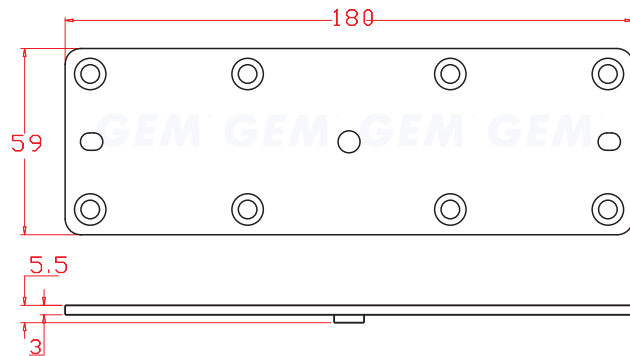

The bracket is installed on wood doors left for armature plate

AB-1200
For Standard series magnet

Unit:mm

AB-800
For Midi series magnet

Unit:mm

AB-600
For Mini series magnet

Unit:mm

GIANNI INDUSTRIES, INC.