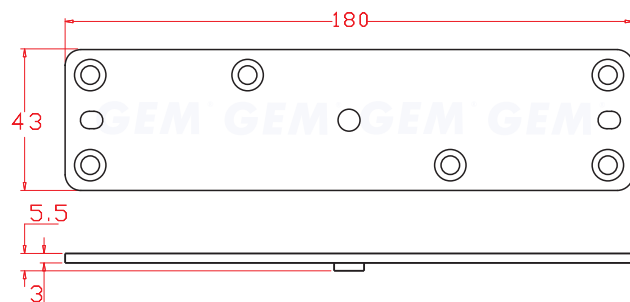

The bracket is installed on wood doors left for armature plate

AB-1200
For Standard series magnet

Unit:mm

AB-800
For Midi series magnet

Unit:mm

AB-600
For Mini series magnet

Unit:mm

GIANNI INDUSTRIES, INC.