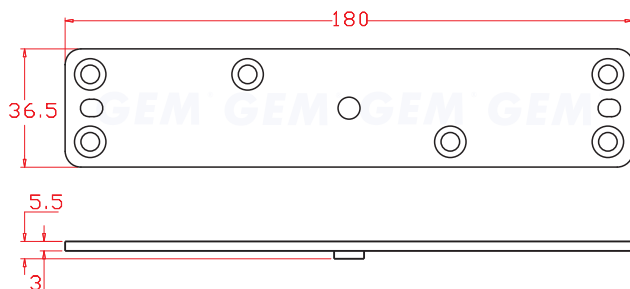

The bracket is installed on wood doors left for armature plate

AB-1200
For Standard series magnet

Unit:mm

AB-800
For Midi series magnet

Unit:mm

AB-600
For Mini series magnet

Unit:mm

GIANNI INDUSTRIES, INC.