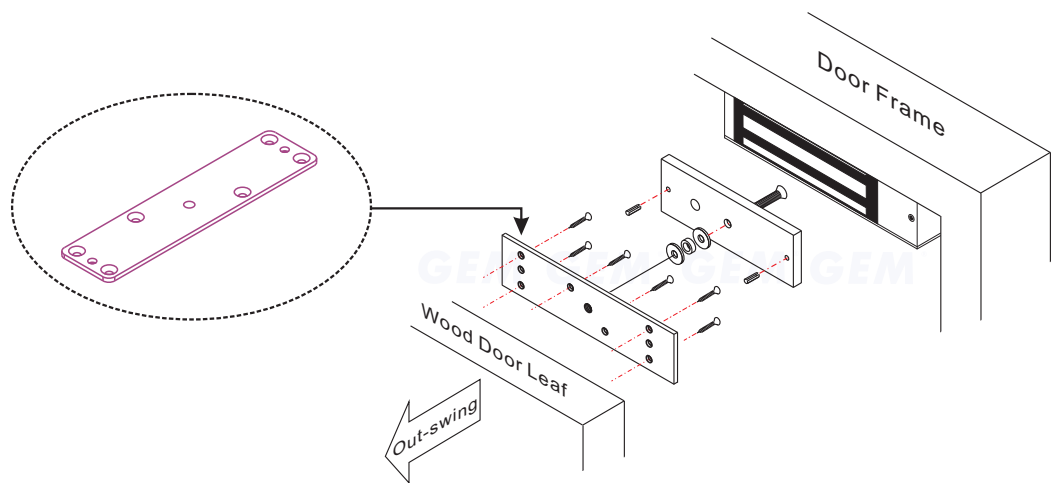

The bracket is installed on wood doors left for armature plate

AB-1200
For Standard series magnet

Unit:mm

AB-800
For Midi series magnet

Unit:mm

AB-600
For Mini series magnet

Unit:mm

GIANNI INDUSTRIES, INC.