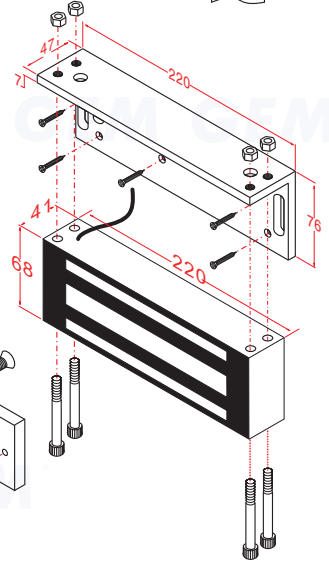

Application for the Electromagnet:  
10010ST , GL-1200S series

Unit:mm

### Installation Steps of LZ bracket for In-swinging doors

1 Find a mounting location on the door frame for the L bracket. Make sure that the door is still closeable.

2 Tighten the electromagnetic lock on the L bracket by using the fixing screw.

3 Assemble the Z bracket, and make sure that the Z bracket is adjustable.

4 Insert the guide pins into the armature plate.

5 Put one rubber washer between armature plate and the Z bracket.

6 Close the door. Measure the correct position by bringing the armature plate close to the contact surface of the electromagnetic lock.

7 Turn on the power of EM-Lock, and let the armature plate bonds to the EM-lock. Adjust the position between the Z bracket and the door frame.

Finish Once the position is correct, use the screws to permanently mount the Z bracket on the door frame. This should be the last step.