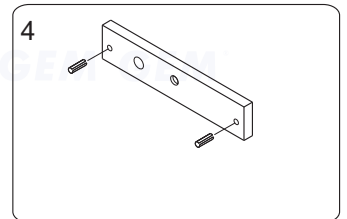

### Installation Steps of LZ bracket for In-swinging doors

1 Find a mounting location on the door frame for the L bracket. Make sure that the door is still closeable.

2 Tighten the electromagnetic lock on the L bracket by using the fixing screw.

3 Assemble the Z bracket, and make sure that the Z bracket is adjustable.

4 Insert the guide pins into the armature plate.

5 Put one rubber washer between armature plate and the Z bracket.

6 Close the door. Measure the correct position by bringing the armature plate close to the contact surface of the electromagnetic lock.

7 Turn on the power of EM-Lock, and let the armature plate bonds to the EM-lock. Adjust the position between the Z bracket and the door frame.

Finish Once the position is correct, use the screws to permanently mount the Z bracket on the door frame. This should be the last step.