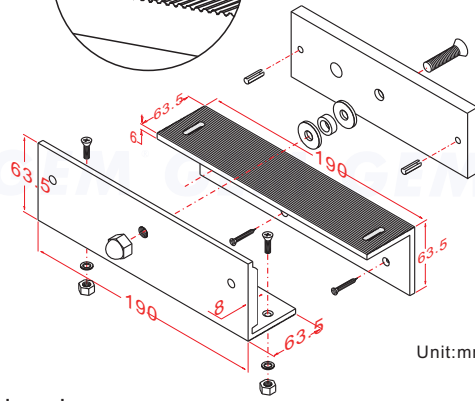

Application for the Electromagnet:  
10010ST , GL-1200S series

Unit:mm

### Installation Steps of LZ bracket for In-swinging doors

1 Find a mounting location on the door frame for the L bracket. Make sure that the door is still closeable.

2 Tighten the electromagnetic lock on the L bracket by using the fixing screw.

3 Assemble the Z bracket, and make sure that the Z bracket is adjustable.

4 Insert the guide pins into the armature plate.

5 Put one rubber washer between armature plate and the Z bracket.

6 Close the door. Measure the correct position by bringing the armature plate close to the contact surface of the electromagnetic lock.

7 Turn on the power of EM-Lock, and let the armature plate bonds to the EM-lock. Adjust the position between the Z bracket and the door frame.

Finish Once the position is correct, use the screws to permanently mount the Z bracket on the door frame. This should be the last step.