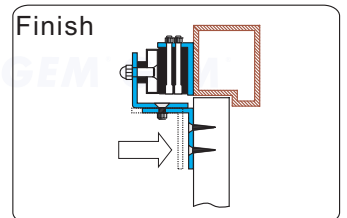

### Installation Steps of LZ bracket for In-swinging doors

1 Find a mounting location on the door frame for the L bracket. Make sure that the door is still closeable.

2 Tighten the electromagnetic lock on the L bracket by using the fixing screw.

3 Assemble the Z bracket, and make sure that the Z bracket is adjustable.

4 Insert the guide pins into the armature plate.

5 Put one rubber washer between armature plate and the Z bracket.

6 Close the door. Measure the correct position by bringing the armature plate close to the contact surface of the electromagnetic lock.

7 Turn on the power of EM-Lock, and let the armature plate bonds to the EM-lock. Adjust the position between the Z bracket and the door frame.

Finish Once the position is correct, use the screws to permanently mount the Z bracket on the door frame. This should be the last step.