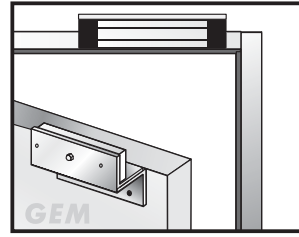

Application for the Electromagnet:
10010ST , GL-1200S series

Unit:mm

Installation Steps of LZ bracket for In-swinging doors

1 Find a mounting location on the door frame for the L bracket. Make sure that the door is still closeable.

2 Tighten the electromagnetic lock on the L bracket by using the fixing screw.

3 Assemble the Z bracket, and make sure that the Z bracket is adjustable.

4 Insert the guide pins into the armature plate.

5 Put one rubber washer between armature plate and the Z bracket.

6 Close the door. Measure the correct position by bringing the armature plate close to the contact surface of the electromagnetic lock.

7 Turn on the power of EM-Lock, and let the armature plate bonds to the EM-lock. Adjust the position between the Z bracket and the door frame.

Finish Once the position is correct, use the screws to permanently mount the Z bracket on the door frame. This should be the last step.

GIANNI INDUSTRIES, INC.

No. 13, Zhong Sing Road, Tu-Cheng Industrial Zone,
Tu-Cheng City, Taipei, Taiwan 23678
Tel: 886-2 2267 7986 / Fax: 886-2 2267 9876
E-Mail: info@gianni.com.tw
Website: gianni.tw
Copyright 2008 Gianni industries, inc. All rights reserved.
DM-CA-LZ-600N Ver. D Published on 2008.05.29

The products are manufactured under an ISO 9001 & QC 080000 Certified Quality Management Program environment back its product quality, performance and commitment to customer satisfaction.