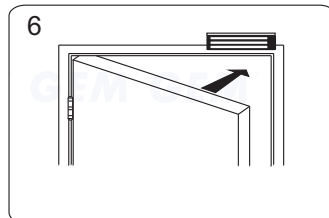

### Installation Steps of LZ bracket for In-swinging doors

1 Find a mounting location on the door frame for the L bracket. Make sure that the door is still closeable.

2 Tighten the electromagnetic lock on the L bracket by using the fixing screw.

3 Assemble the Z bracket, and make sure that the Z bracket is adjustable.

4 Insert the guide pins into the armature plate.

5 Put one rubber washer between armature plate and the Z bracket.

6 Close the door. Measure the correct position by bringing the armature plate close to the contact surface of the electromagnetic lock.