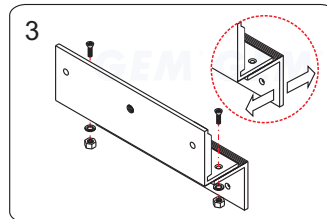

### Installation Steps of LZ bracket for In-swinging doors

1 Find a mounting location on the door frame for the L bracket. Make sure that the door is still closeable.

2 Tighten the electromagnetic lock on the L bracket by using the fixing screw.

3 Assemble the Z bracket, and make sure that the Z bracket is adjustable.

4 Insert the guide pins into the armature plate.

5 Put one rubber washer between armature plate and the Z bracket.

6 Close the door. Measure the correct position by bringing the armature plate close to the contact surface of the electromagnetic lock.

7 Turn on the power of EM-Lock, and let the armature plate bonds to the EM-lock. Adjust the position between the Z bracket and the door frame.

Finish Once the position is correct, use the screws to permanently mount the Z bracket on the door frame. This should be the last step.