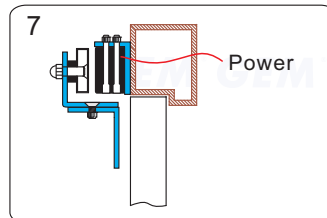

### Installation Steps of LZ bracket for In-swinging doors

1 Find a mounting location on the door frame for the L bracket. Make sure that the door is still closeable.

2 Tighten the electromagnetic lock on the L bracket by using the fixing screw.

3 Assemble the Z bracket, and make sure that the Z bracket is adjustable.

4 Insert the guide pins into the armature plate.

5 Put one rubber washer between armature plate and the Z bracket.

6 Close the door. Measure the correct position by bringing the armature plate close to the contact surface of the electromagnetic lock.

7 Turn on the power of EM-Lock, and let the armature plate bonds to the EM-lock. Adjust the position between the Z bracket and the door frame.

Finish Once the position is correct, use the screws to permanently mount the Z bracket on the door frame. This should be the last step.