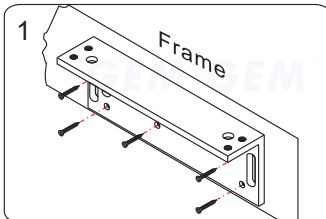

### Installation Steps of LZ bracket for In-swinging doors

1 Find a mounting location on the door frame for the L bracket. Make sure that the door is still closeable.

2 Tighten the electromagnetic lock on the L bracket by using the fixing screw.

3 Assemble the Z bracket, and make sure that the Z bracket is adjustable.

4 Insert the guide pins into the armature plate.

5 Put one rubber washer between armature plate and the Z bracket.

6 Close the door. Measure the correct position by bringing the armature plate close to the contact surface of the electromagnetic lock.