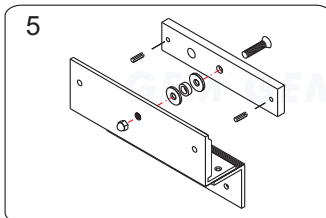

### Installation Steps of LZ bracket for In-swinging doors

1 Find a mounting location on the door frame for the L bracket. Make sure that the door is still closeable.

2 Tighten the electromagnetic lock on the L bracket by using the fixing screw.

3 Assemble the Z bracket, and make sure that the Z bracket is adjustable.

4 Insert the guide pins into the armature plate.

5 Put one rubber washer between armature plate and the Z bracket.

6 Close the door. Measure the correct position by bringing the armature plate close to the contact surface of the electromagnetic lock.

7 Turn on the power of EM-Lock, and let the armature plate bonds to the EM-lock. Adjust the position between the Z bracket and the door frame.

Finish Once the position is correct, use the screws to permanently mount the Z bracket on the door frame. This should be the last step.