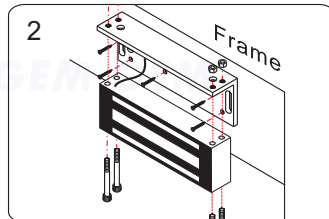

### Installation Steps of LZ bracket for In-swinging doors

1 Find a mounting location on the door frame for the L bracket. Make sure that the door is still closeable.

2 Tighten the electromagnetic lock on the L bracket by using the fixing screw.

3 Assemble the Z bracket, and make sure that the Z bracket is adjustable.

4 Insert the guide pins into the armature plate.

5 Put one rubber washer between armature plate and the Z bracket.

6 Close the door. Measure the correct position by bringing the armature plate close to the contact surface of the electromagnetic lock.

7 Turn on the power of EM-Lock, and let the armature plate bonds to the EM-lock. Adjust the position between the Z bracket and the door frame.

Finish Once the position is correct, use the screws to permanently mount the Z bracket on the door frame. This should be the last step.