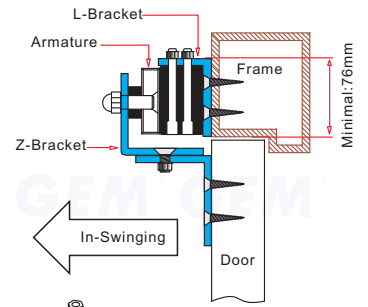

Application for the Electromagnet:  
10010ST , GL-1200S series

Unit:mm

### Installation Steps of LZ bracket for In-swinging doors

1 Find a mounting location on the door frame for the L bracket. Make sure that the door is still closeable.

2 Tighten the electromagnetic lock on the L bracket by using the fixing screw.

3 Assemble the Z bracket, and make sure that the Z bracket is adjustable.

4 Insert the guide pins into the armature plate.

5 Put one rubber washer between armature plate and the Z bracket.

6 Close the door. Measure the correct position by bringing the armature plate close to the contact surface of the electromagnetic lock.

7 Turn on the power of EM-Lock, and let the armature plate bonds to the EM-lock. Adjust the position between the Z bracket and the door frame.

Finish Once the position is correct, use the screws to permanently mount the Z bracket on the door frame. This should be the last step.