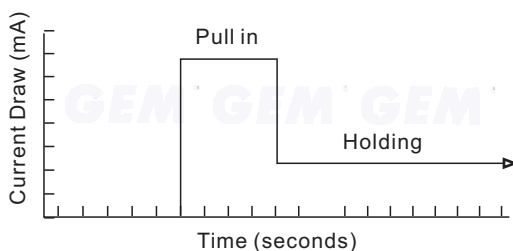

### Specifications

- Fail-Safe Version (Power to Lock)
- Power Input: 12 V DC
- Voltage Tolerance:  $\pm 10\%$
- Current Draw:  
Pull in: 0.9A, Holding: 0.3A@12V DC  
(at temperature 20C)
- Door Position status output (Reed rated 0.25A@30VDC) indicates door opened or closed status.
- Operating Temperature: -10~+45C
- Humidity: 0~95% non-condensing.
- Lock's surface Temperature (when the power is on):  
<current temperature +20C
- Tested to 500000 cycles.
- Auto-relocking Time Delay : 0, 3, 6, 9seconds
- Weight (Approx.):  
EB-300: 1.1 Kg  
EB-300VGL: 1.7 Kg

### Clamp Design

When the bolt is extended to keep the door locked, it draws only 0.3A in a holding mode down from 0.9A while the bolt is retracted. This design both protects the power supply and extends the life of the electric dropbolt.

### Dimension

Unit: mm