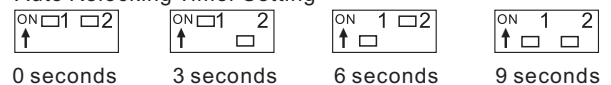

Auto Relocking Timer Setting

Smart Circuitry

The vandal resistant circuitry means the door close sensor can't be fooled into projecting the electric dropbolt unless the door is actually closed. The reed sensor automatically disconnects after the bolt is projected to enhance security of the lock.