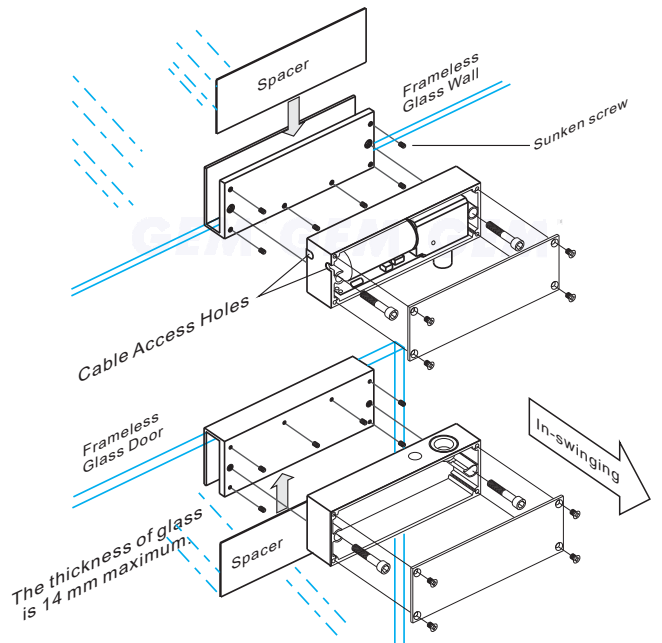

### ● Surface Mount for Narrow Frame

The EB-300 dropbolt and strike plate with complete housings are specially designed for narrow door frames.

### ● For Full Frameless Glass doors

The EB-300VGL Dropbolt and strike plate with complete housings and u-brackets are specially designed for full frameless glass doors/wall. The thickness of glass are 14 mm maximum.