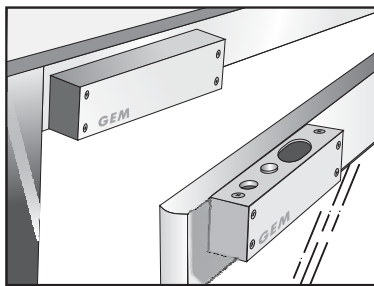

### Smart Circuitry

The vandal resistant circuitry means the door close sensor can't be fooled into projecting the electric dropbolt unless the door is actually closed. The reed sensor automatically disconnects after the bolt is projected to enhance security of the lock.

### ● Surface Mount for Narrow Frame

The EB-300 dropbolt and strike plate with complete housings are specially designed for narrow door frames.