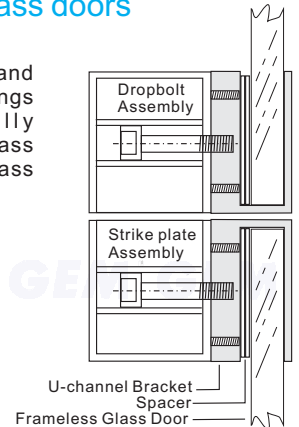

● For Full Frameless Glass doors

The EB-300VGL Dropbolt and strike plate with complete housings and u-brackets are specially designed for full frameless glass doors/wall. The thickness of glass are 14 mm maximum.