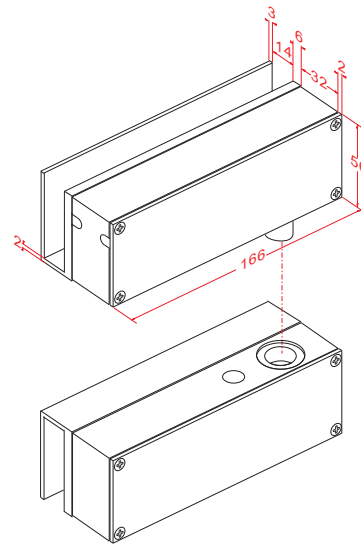

### Specifications

- Fail-Safe Version (Power to Lock)
- Power Input: 12 V DC
- Voltage Tolerance:  $\pm 10\%$
- Current Draw:  
Pull in: 0.9A, Holding: 0.3A@12V DC  
(at temperature 20C)
- Door Position status output (Reed rated 0.25A@30VDC) indicates door opened or closed status.
- Operating Temperature: -10~+45C
- Humidity: 0~95% non-condensing.
- Lock's surface Temperature (when the power is on):  
<current temperature +20C
- Tested to 500000 cycles.
- Auto-relocking Time Delay : 0, 3, 6, 9seconds
- Weight (Approx.):  
EB-300: 1.1 Kg  
EB-300VGL: 1.7 Kg

### Clamp Design

When the bolt is extended to keep the door locked, it draws only 0.3A in a holding mode down from 0.9A while the bolt is retracted. This design both protects the power supply and extends the life of the electric dropbolt.

### Dimension

Unit: mm

### Solid bolt for superior strength

Greater security is provided by the 13.5mm diameter (16mm bolt throw) solid stainless steel bolt with hardened magnet core, which has resistant to metal cutting saws. The bolt also rotates freely, making attempts to tamper or cut extremely difficult.