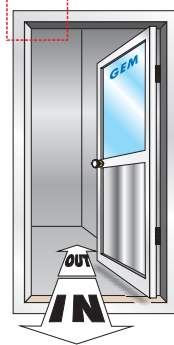

● Surface Mount for Narrow Frame

The EB-300 dropbolt and strike plate with complete housings are specially designed for narrow door frames.