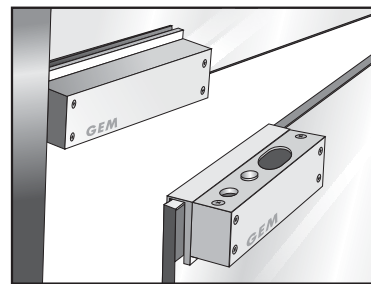

### ● Surface Mount for Narrow Frame

The EB-300 dropbolt and strike plate with complete housings are specially designed for narrow door frames.

### ● For Full Frameless Glass doors

The EB-300VGL Dropbolt and strike plate with complete housings and u-brackets are specially designed for full frameless glass doors/wall. The thickness of glass are 14 mm maximum.