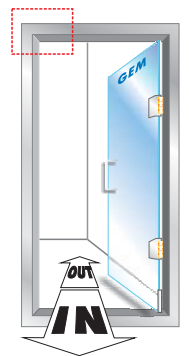

● For Full Frameless Glass doors

The EB-300VGL Dropbolt and strike plate with complete housings and u-brackets are specially designed for full frameless glass doors/wall. The thickness of glass are 14 mm maximum.