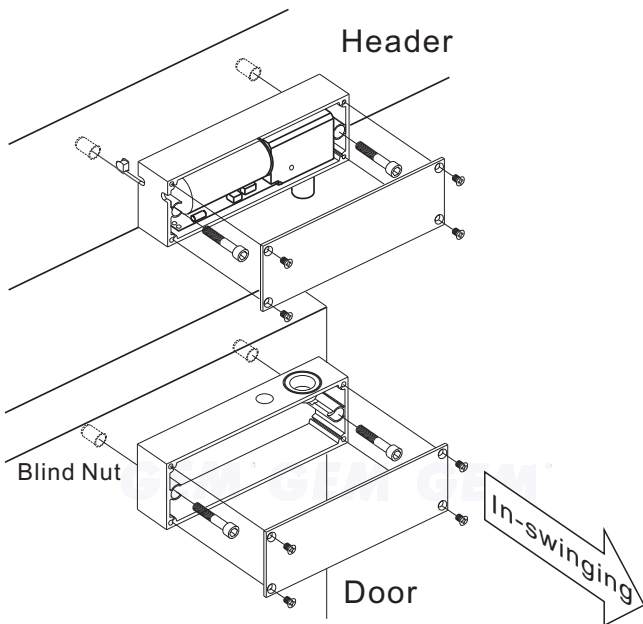

### ● Surface Mount for Narrow Frame

The EB-300 dropbolt and strike plate with complete housings are specially designed for narrow door frames.