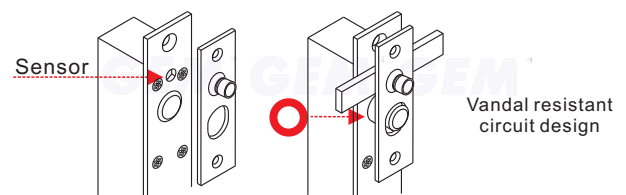

GIANNI INDUSTRIES, INC.

No. 13, Zhong Sing Road, Tu-Cheng Industrial Zone,
Tu-Cheng City, Taipei, Taiwan 23678
Tel: 886-2 2267 7986 / Fax: 886-2 2267 9876
E-Mail: info@gianni.com.tw
Website: gianni.tw
Copyright 2008 Gianni industries, inc. All rights reserved.
DM-CA-EB-300 Ver. E Published on 2008.10.20

The products are manufactured under an ISO 9001 & QC 080000 Certified Quality Management Program environment back its product quality, performance and commitment to customer satisfaction.