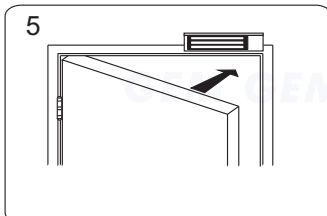

The new special styling bracket enables more aesthetic for the doors.

- Application for the Electromagnet: 10001, 10004(Double) Series

Unit:mm

1 Find a mounting location on the door frame for the L bracket. Make sure that the door is still closeable.

2 Tighten the electromagnetic lock on the L bracket by using the fixing screw.

3 Assemble the Z bracket, and make sure that the Z bracket is adjustable.

4 Insert the guide pins into the armature plate. Put one rubber washer between armature plate and the Z bracket.

5 Close the door. Measure the correct position by bringing the armature plate close to the contact surface of the electromagnetic lock.

6 Turn on the power of EM-Lock, and let the armature plate bonds to the EM-lock. Adjust the position between the Z bracket and the door frame.