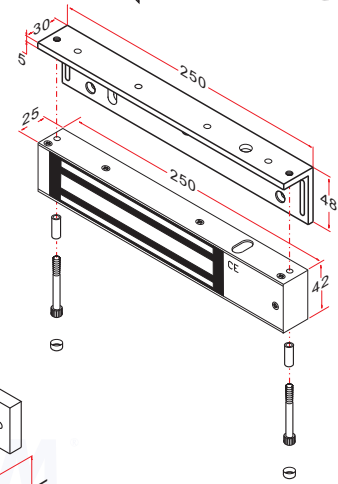

The new special styling bracket enables more aesthetic for the doors.

- Application for the Electromagnet: 10001, 10004(Double) Series

Unit:mm

1 Find a mounting location on the door frame for the L bracket. Make sure that the door is still closeable.

2 Tighten the electromagnetic lock on the L bracket by using the fixing screw.

3 Assemble the Z bracket, and make sure that the Z bracket is adjustable.

4 Insert the guide pins into the armature plate. Put one rubber washer between armature plate and the Z bracket.

5 Close the door. Measure the correct position by bringing the armature plate close to the contact surface of the electromagnetic lock.

6 Turn on the power of EM-Lock, and let the armature plate bonds to the EM-lock. Adjust the position between the Z bracket and the door frame.