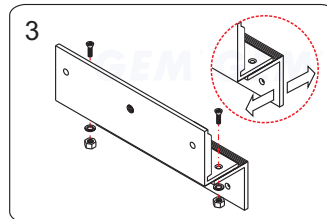

The new special styling bracket enables more aesthetic for the doors.

- Application for the Electromagnet: 10001, 10004(Double) Series

Unit:mm

1 Find a mounting location on the door frame for the L bracket. Make sure that the door is still closeable.

2 Tighten the electromagnetic lock on the L bracket by using the fixing screw.

3 Assemble the Z bracket, and make sure that the Z bracket is adjustable.

4 Insert the guide pins into the armature plate. Put one rubber washer between armature plate and the Z bracket.

5 Close the door. Measure the correct position by bringing the armature plate close to the contact surface of the electromagnetic lock.

6 Turn on the power of EM-Lock, and let the armature plate bonds to the EM-lock. Adjust the position between the Z bracket and the door frame.