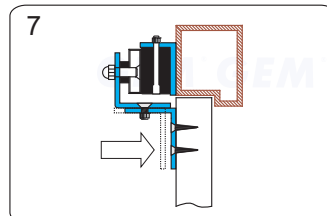

The new special styling bracket enables more aesthetic for the doors.

- Application for the Electromagnet: 10001, 10004(Double) Series

Unit:mm

1 Find a mounting location on the door frame for the L bracket. Make sure that the door is still closeable.

2 Tighten the electromagnetic lock on the L bracket by using the fixing screw.

3 Assemble the Z bracket, and make sure that the Z bracket is adjustable.

4 Insert the guide pins into the armature plate. Put one rubber washer between armature plate and the Z bracket.

5 Close the door. Measure the correct position by bringing the armature plate close to the contact surface of the electromagnetic lock.

6 Turn on the power of EM-Lock, and let the armature plate bonds to the EM-lock. Adjust the position between the Z bracket and the door frame.