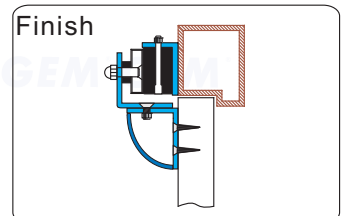

Finish

Closing the cover on bracket.

GIANNI INDUSTRIES, INC.

No. 13, Zhong Sing Road, Tu-Cheng Industrial Zone,
Tu-Cheng City, Taipei, Taiwan 23678
Tel: 886-2 2267 7986 / Fax: 886-2 2267 9876
E-Mail: info@gianni.com.tw
Website: gianni.tw
Copyright 2008 Gianni industries, inc. All rights reserved.
DM-CA-EM-1000LZ Ver. C Published on 2008.05.30

The products are manufactured under an ISO 9001 & QC 080000 Certified Quality Management Program environment back its product quality, performance and commitment to customer satisfaction.