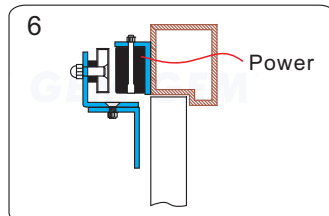

The new special styling bracket enables more aesthetic for the doors.

- Application for the Electromagnet: 10001, 10004(Double) Series

Unit:mm

1 Find a mounting location on the door frame for the L bracket. Make sure that the door is still closeable.

2 Tighten the electromagnetic lock on the L bracket by using the fixing screw.

3 Assemble the Z bracket, and make sure that the Z bracket is adjustable.

4 Insert the guide pins into the armature plate. Put one rubber washer between armature plate and the Z bracket.

5 Close the door. Measure the correct position by bringing the armature plate close to the contact surface of the electromagnetic lock.

6 Turn on the power of EM-Lock, and let the armature plate bonds to the EM-lock. Adjust the position between the Z bracket and the door frame.