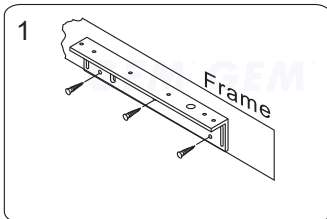

The new special styling bracket enables more aesthetic for the doors.

- Application for the Electromagnet: 10001, 10004(Double) Series

Unit:mm

1 Find a mounting location on the door frame for the L bracket. Make sure that the door is still closeable.

2 Tighten the electromagnetic lock on the L bracket by using the fixing screw.

3 Assemble the Z bracket, and make sure that the Z bracket is adjustable.

4 Insert the guide pins into the armature plate. Put one rubber washer between armature plate and the Z bracket.

5 Close the door. Measure the correct position by bringing the armature plate close to the contact surface of the electromagnetic lock.

6 Turn on the power of EM-Lock, and let the armature plate bonds to the EM-lock. Adjust the position between the Z bracket and the door frame.