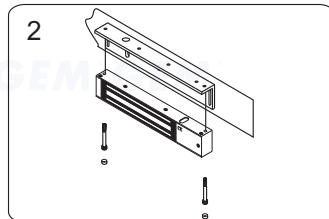

The new special styling bracket enables more aesthetic for the doors.

- Application for the Electromagnet: 10001, 10004(Double) Series

Unit:mm

1 Find a mounting location on the door frame for the L bracket. Make sure that the door is still closeable.

2 Tighten the electromagnetic lock on the L bracket by using the fixing screw.

3 Assemble the Z bracket, and make sure that the Z bracket is adjustable.

4 Insert the guide pins into the armature plate. Put one rubber washer between armature plate and the Z bracket.

5 Close the door. Measure the correct position by bringing the armature plate close to the contact surface of the electromagnetic lock.

6 Turn on the power of EM-Lock, and let the armature plate bonds to the EM-lock. Adjust the position between the Z bracket and the door frame.