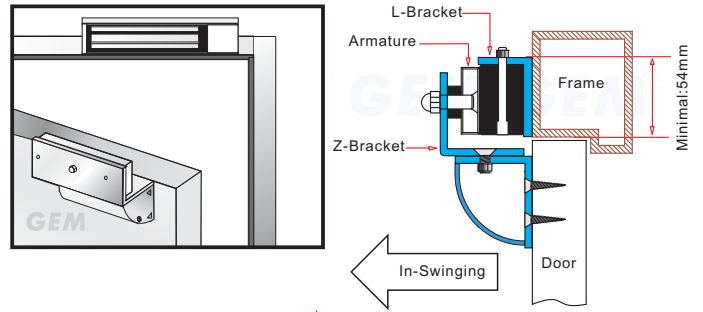

The new special styling bracket enables more aesthetic for the doors.

- Application for the Electromagnet: 10001, 10004(Double) Series

Unit:mm

1 Find a mounting location on the door frame for the L bracket. Make sure that the door is still closeable.

2 Tighten the electromagnetic lock on the L bracket by using the fixing screw.

3 Assemble the Z bracket, and make sure that the Z bracket is adjustable.

4 Insert the guide pins into the armature plate. Put one rubber washer between armature plate and the Z bracket.

5 Close the door. Measure the correct position by bringing the armature plate close to the contact surface of the electromagnetic lock.

6 Turn on the power of EM-Lock, and let the armature plate bonds to the EM-lock. Adjust the position between the Z bracket and the door frame.