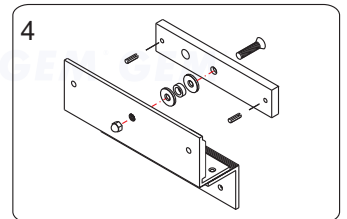

The new special styling bracket enables more aesthetic for the doors.

- Application for the Electromagnet: 10001, 10004(Double) Series

Unit:mm

1 Find a mounting location on the door frame for the L bracket. Make sure that the door is still closeable.

2 Tighten the electromagnetic lock on the L bracket by using the fixing screw.

3 Assemble the Z bracket, and make sure that the Z bracket is adjustable.

4 Insert the guide pins into the armature plate. Put one rubber washer between armature plate and the Z bracket.

5 Close the door. Measure the correct position by bringing the armature plate close to the contact surface of the electromagnetic lock.

6 Turn on the power of EM-Lock, and let the armature plate bonds to the EM-lock. Adjust the position between the Z bracket and the door frame.