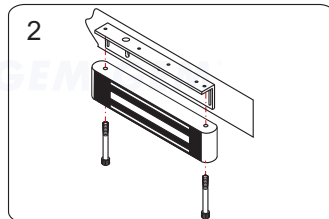

■ Application for the Electromagnet:
EM-750 series

Installation Steps of LZ bracket for In-swinging doors

1 Find a mounting location on the door frame for the L bracket. Make sure that the door is still closeable.

2 Tighten the electromagnetic lock on the L bracket by using the fixing screw.

3 Assemble the Z bracket, and make sure that the Z bracket is adjustable.

4 Insert the guide pins into the armature plate.

5 Put one rubber washer between armature plate and the Z bracket.

6 Close the door. Measure the correct position by bringing the armature plate close to the contact surface of the electromagnetic lock.

7 Turn on the power of EM-Lock, and let the armature plate bonds to the EM-lock. Adjust the position between the Z bracket and the door frame.