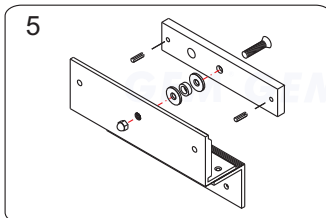

■ Application for the Electromagnet:
EM-750 series

Installation Steps of LZ bracket for In-swinging doors

1 Find a mounting location on the door frame for the L bracket. Make sure that the door is still closeable.

2 Tighten the electromagnetic lock on the L bracket by using the fixing screw.

3 Assemble the Z bracket, and make sure that the Z bracket is adjustable.

4 Insert the guide pins into the armature plate.

5 Put one rubber washer between armature plate and the Z bracket.

6 Close the door. Measure the correct position by bringing the armature plate close to the contact surface of the electromagnetic lock.

7 Turn on the power of EM-Lock, and let the armature plate bonds to the EM-lock. Adjust the position between the Z bracket and the door frame.