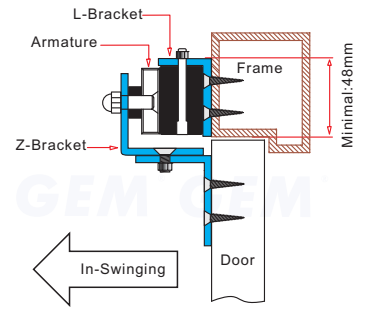

■ Application for the Electromagnet:
EM-750 series

Installation Steps of LZ bracket for In-swinging doors

1 Find a mounting location on the door frame for the L bracket. Make sure that the door is still closeable.

2 Tighten the electromagnetic lock on the L bracket by using the fixing screw.

3 Assemble the Z bracket, and make sure that the Z bracket is adjustable.

4 Insert the guide pins into the armature plate.

5 Put one rubber washer between armature plate and the Z bracket.

6 Close the door. Measure the correct position by bringing the armature plate close to the contact surface of the electromagnetic lock.

7 Turn on the power of EM-Lock, and let the armature plate bonds to the EM-lock. Adjust the position between the Z bracket and the door frame.