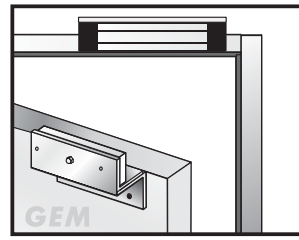

■ Application for the Electromagnet:
EM-750 series

Installation Steps of LZ bracket for In-swinging doors

1 Find a mounting location on the door frame for the L bracket. Make sure that the door is still closeable.

2 Tighten the electromagnetic lock on the L bracket by using the fixing screw.

3 Assemble the Z bracket, and make sure that the Z bracket is adjustable.

4 Insert the guide pins into the armature plate.

5 Put one rubber washer between armature plate and the Z bracket.

6 Close the door. Measure the correct position by bringing the armature plate close to the contact surface of the electromagnetic lock.

7 Turn on the power of EM-Lock, and let the armature plate bonds to the EM-lock. Adjust the position between the Z bracket and the door frame.