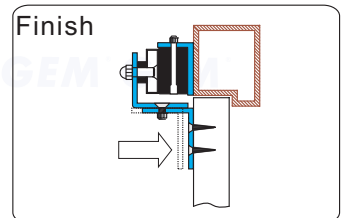

■ Application for the Electromagnet:
EM-750 series

Installation Steps of LZ bracket for In-swinging doors

1 Find a mounting location on the door frame for the L bracket. Make sure that the door is still closeable.

2 Tighten the electromagnetic lock on the L bracket by using the fixing screw.

3 Assemble the Z bracket, and make sure that the Z bracket is adjustable.

4 Insert the guide pins into the armature plate.

5 Put one rubber washer between armature plate and the Z bracket.

6 Close the door. Measure the correct position by bringing the armature plate close to the contact surface of the electromagnetic lock.

7 Turn on the power of EM-Lock, and let the armature plate bonds to the EM-lock. Adjust the position between the Z bracket and the door frame.