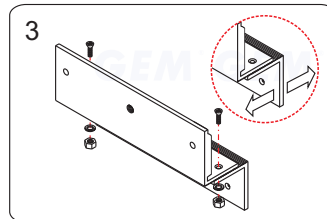

■ Application for the Electromagnet:
EM-750 series

Installation Steps of LZ bracket for In-swinging doors

1 Find a mounting location on the door frame for the L bracket. Make sure that the door is still closeable.

2 Tighten the electromagnetic lock on the L bracket by using the fixing screw.

3 Assemble the Z bracket, and make sure that the Z bracket is adjustable.

4 Insert the guide pins into the armature plate.

5 Put one rubber washer between armature plate and the Z bracket.

6 Close the door. Measure the correct position by bringing the armature plate close to the contact surface of the electromagnetic lock.

7 Turn on the power of EM-Lock, and let the armature plate bonds to the EM-lock. Adjust the position between the Z bracket and the door frame.