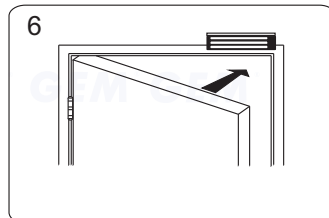

■ Application for the Electromagnet:
EM-750 series

Installation Steps of LZ bracket for In-swinging doors

1 Find a mounting location on the door frame for the L bracket. Make sure that the door is still closeable.

2 Tighten the electromagnetic lock on the L bracket by using the fixing screw.

3 Assemble the Z bracket, and make sure that the Z bracket is adjustable.

4 Insert the guide pins into the armature plate.

5 Put one rubber washer between armature plate and the Z bracket.

6 Close the door. Measure the correct position by bringing the armature plate close to the contact surface of the electromagnetic lock.

7 Turn on the power of EM-Lock, and let the armature plate bonds to the EM-lock. Adjust the position between the Z bracket and the door frame.