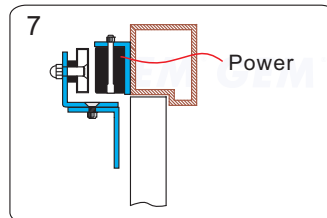

■ Application for the Electromagnet:
EM-750 series

Installation Steps of LZ bracket for In-swinging doors

1 Find a mounting location on the door frame for the L bracket. Make sure that the door is still closeable.

2 Tighten the electromagnetic lock on the L bracket by using the fixing screw.

3 Assemble the Z bracket, and make sure that the Z bracket is adjustable.

4 Insert the guide pins into the armature plate.

5 Put one rubber washer between armature plate and the Z bracket.

6 Close the door. Measure the correct position by bringing the armature plate close to the contact surface of the electromagnetic lock.

7 Turn on the power of EM-Lock, and let the armature plate bonds to the EM-lock. Adjust the position between the Z bracket and the door frame.