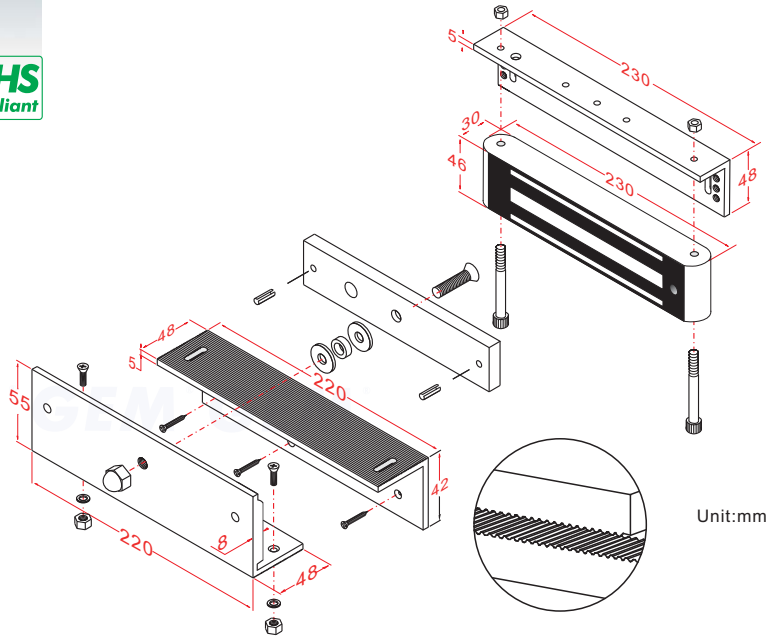

■ Application for the Electromagnet:
EM-750 series

Installation Steps of LZ bracket for In-swinging doors

1 Find a mounting location on the door frame for the L bracket. Make sure that the door is still closeable.

2 Tighten the electromagnetic lock on the L bracket by using the fixing screw.

3 Assemble the Z bracket, and make sure that the Z bracket is adjustable.

4 Insert the guide pins into the armature plate.

5 Put one rubber washer between armature plate and the Z bracket.

6 Close the door. Measure the correct position by bringing the armature plate close to the contact surface of the electromagnetic lock.

7 Turn on the power of EM-Lock, and let the armature plate bonds to the EM-lock. Adjust the position between the Z bracket and the door frame.

Finish Once the position is correct, use the screws to permanently mount the Z bracket on the door frame. This should be the last step.

GIANNI INDUSTRIES, INC.

No. 13, Zhong Sing Road, Tu-Cheng Industrial Zone,
Tu-Cheng City, Taipei, Taiwan 23678
Tel: 886-2 2267 7986 / Fax: 886-2 2267 9876
E-Mail: info@gianni.com.tw
Website: gianni.tw
Copyright 2008 Gianni industries, inc. All rights reserved.
DM-CA-LZ-750 Ver. C Published on 2008.05.29