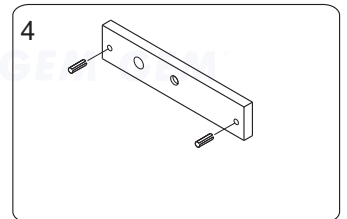

■ Application for the Electromagnet:
EM-750 series

Installation Steps of LZ bracket for In-swinging doors

1 Find a mounting location on the door frame for the L bracket. Make sure that the door is still closeable.

2 Tighten the electromagnetic lock on the L bracket by using the fixing screw.

3 Assemble the Z bracket, and make sure that the Z bracket is adjustable.

4 Insert the guide pins into the armature plate.

5 Put one rubber washer between armature plate and the Z bracket.

6 Close the door. Measure the correct position by bringing the armature plate close to the contact surface of the electromagnetic lock.

7 Turn on the power of EM-Lock, and let the armature plate bonds to the EM-lock. Adjust the position between the Z bracket and the door frame.