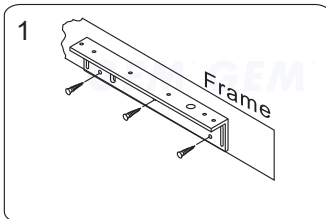

■ Application for the Electromagnet:
EM-750 series

Installation Steps of LZ bracket for In-swinging doors

1 Find a mounting location on the door frame for the L bracket. Make sure that the door is still closeable.

2 Tighten the electromagnetic lock on the L bracket by using the fixing screw.

3 Assemble the Z bracket, and make sure that the Z bracket is adjustable.

4 Insert the guide pins into the armature plate.

5 Put one rubber washer between armature plate and the Z bracket.

6 Close the door. Measure the correct position by bringing the armature plate close to the contact surface of the electromagnetic lock.

7 Turn on the power of EM-Lock, and let the armature plate bonds to the EM-lock. Adjust the position between the Z bracket and the door frame.