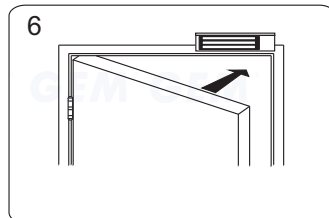

#### Installation Steps of LZ bracket for In-swinging doors

1 Find a mounting location on the door frame for the L bracket. Make sure that the door is still closeable.

2 Slide the electromagnetic lock to fit with the mounting plate and tighten the electromagnetic lock on the L bracket.

3 Assemble the Z bracket, and make sure that the Z bracket is adjustable.

4 Insert the guide pins into the armature plate.

5 Put one rubber washer between armature plate and the Z bracket.

6 Close the door. Measure the correct position by bringing the armature plate close to the contact surface of the electromagnetic lock.