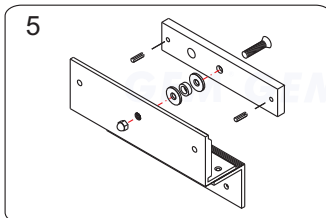

#### Installation Steps of LZ bracket for In-swinging doors

1 Find a mounting location on the door frame for the L bracket. Make sure that the door is still closeable.

2 Slide the electromagnetic lock to fit with the mounting plate and tighten the electromagnetic lock on the L bracket.

3 Assemble the Z bracket, and make sure that the Z bracket is adjustable.

4 Insert the guide pins into the armature plate.

5 Put one rubber washer between armature plate and the Z bracket.

6 Close the door. Measure the correct position by bringing the armature plate close to the contact surface of the electromagnetic lock.

7 Turn on the power of EM-Lock, and let the armature plate bonds to the EM-lock. Adjust the position between the Z bracket and the door frame.

Finish

Once the position is correct, use the screws to permanently mount the Z bracket on the door frame. This should be the last step.