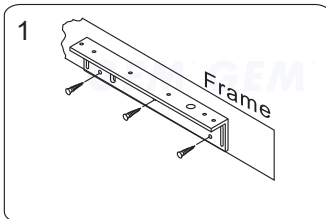

#### Installation Steps of LZ bracket for In-swinging doors

1 Find a mounting location on the door frame for the L bracket. Make sure that the door is still closeable.

2 Slide the electromagnetic lock to fit with the mounting plate and tighten the electromagnetic lock on the L bracket.

3 Assemble the Z bracket, and make sure that the Z bracket is adjustable.

4 Insert the guide pins into the armature plate.

5 Put one rubber washer between armature plate and the Z bracket.

6 Close the door. Measure the correct position by bringing the armature plate close to the contact surface of the electromagnetic lock.