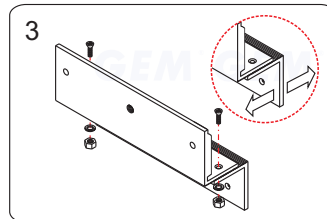

#### Installation Steps of LZ bracket for In-swinging doors

1 Find a mounting location on the door frame for the L bracket. Make sure that the door is still closeable.

2 Slide the electromagnetic lock to fit with the mounting plate and tighten the electromagnetic lock on the L bracket.

3 Assemble the Z bracket, and make sure that the Z bracket is adjustable.

4 Insert the guide pins into the armature plate.

5 Put one rubber washer between armature plate and the Z bracket.

6 Close the door. Measure the correct position by bringing the armature plate close to the contact surface of the electromagnetic lock.

7 Turn on the power of EM-Lock, and let the armature plate bonds to the EM-lock. Adjust the position between the Z bracket and the door frame.

Finish

Once the position is correct, use the screws to permanently mount the Z bracket on the door frame. This should be the last step.