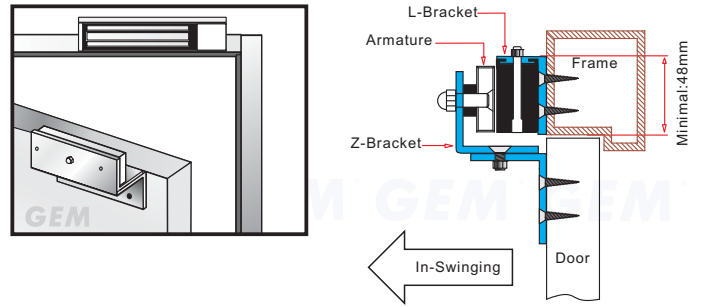

Application for the Electromagnet:
EM-NH300 Series

Unit:mm

Installation Steps of LZ bracket for In-swinging doors

1 Find a mounting location on the door frame for the L bracket. Make sure that the door is still closeable.

2 Slide the electromagnetic lock to fit with the mounting plate and tighten the electromagnetic lock on the L bracket.

3 Assemble the Z bracket, and make sure that the Z bracket is adjustable.

4 Insert the guide pins into the armature plate.

5 Put one rubber washer between armature plate and the Z bracket.

6 Close the door. Measure the correct position by bringing the armature plate close to the contact surface of the electromagnetic lock.

7 Turn on the power of EM-Lock, and let the armature plate bonds to the EM-lock. Adjust the position between the Z bracket and the door frame.

Finish

Once the position is correct, use the screws to permanently mount the Z bracket on the door frame. This should be the last step.

GIANNI INDUSTRIES, INC.

No. 13, Zhong Sing Road, Tu-Cheng Industrial Zone,
Tu-Cheng City, Taipei, Taiwan 23678
Tel: 886-2 2267 7986 / Fax: 886-2 2267 9876
E-Mail: info@gianni.com.tw
Website: gianni.tw
Copyright 2008 Gianni industries, inc. All rights reserved.
DM-CA-LZ-NH-300N Ver. A Published on 2008.06.18

The products are manufactured under an ISO 9001 & QC 080000 Certified Quality Management Program environment back its product quality, performance and commitment to customer satisfaction.