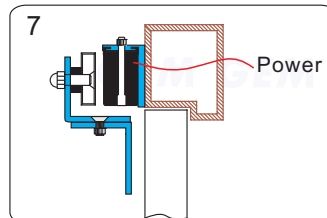

#### Installation Steps of LZ bracket for In-swinging doors

1 Find a mounting location on the door frame for the L bracket. Make sure that the door is still closeable.

2 Slide the electromagnetic lock to fit with the mounting plate and tighten the electromagnetic lock on the L bracket.

3 Assemble the Z bracket, and make sure that the Z bracket is adjustable.

4 Insert the guide pins into the armature plate.

5 Put one rubber washer between armature plate and the Z bracket.

6 Close the door. Measure the correct position by bringing the armature plate close to the contact surface of the electromagnetic lock.

7 Turn on the power of EM-Lock, and let the armature plate bonds to the EM-lock. Adjust the position between the Z bracket and the door frame.

Finish

Once the position is correct, use the screws to permanently mount the Z bracket on the door frame. This should be the last step.