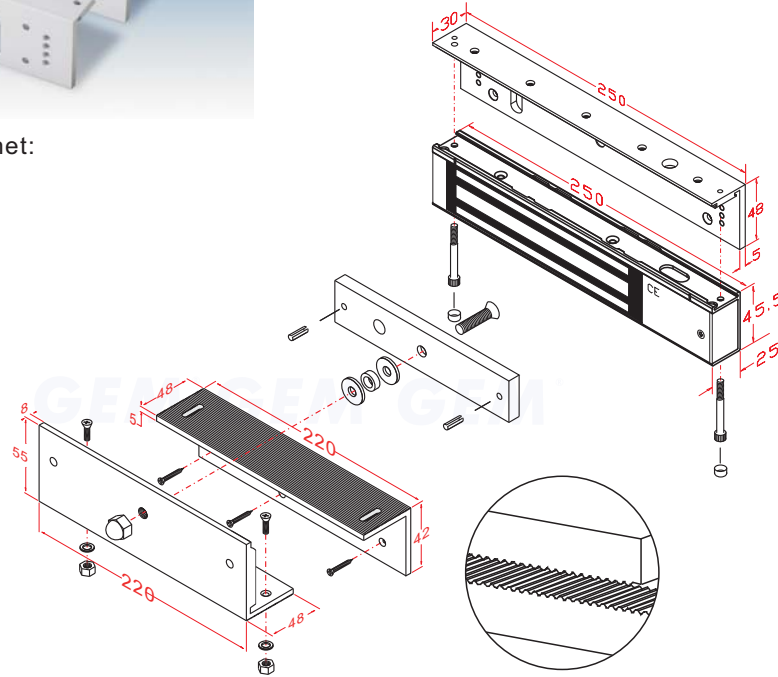

Application for the Electromagnet:
EM-NH300 Series

Unit:mm

Installation Steps of LZ bracket for In-swinging doors

1 Find a mounting location on the door frame for the L bracket. Make sure that the door is still closeable.

2 Slide the electromagnetic lock to fit with the mounting plate and tighten the electromagnetic lock on the L bracket.

3 Assemble the Z bracket, and make sure that the Z bracket is adjustable.

4 Insert the guide pins into the armature plate.

5 Put one rubber washer between armature plate and the Z bracket.

6 Close the door. Measure the correct position by bringing the armature plate close to the contact surface of the electromagnetic lock.

7 Turn on the power of EM-Lock, and let the armature plate bonds to the EM-lock. Adjust the position between the Z bracket and the door frame.

Finish

Once the position is correct, use the screws to permanently mount the Z bracket on the door frame. This should be the last step.

GIANNI INDUSTRIES, INC.

No. 13, Zhong Sing Road, Tu-Cheng Industrial Zone,
Tu-Cheng City, Taipei, Taiwan 23678
Tel: 886-2 2267 7986 / Fax: 886-2 2267 9876
E-Mail: info@gianni.com.tw
Website: gianni.tw
Copyright 2008 Gianni industries, inc. All rights reserved.
DM-CA-LZ-NH-300N Ver. A Published on 2008.06.18

The products are manufactured under an ISO 9001 & QC 080000 Certified Quality Management Program environment back its product quality, performance and commitment to customer satisfaction.