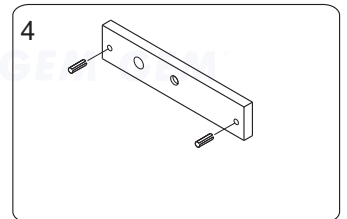

#### Installation Steps of LZ bracket for In-swinging doors

1 Find a mounting location on the door frame for the L bracket. Make sure that the door is still closeable.

2 Slide the electromagnetic lock to fit with the mounting plate and tighten the electromagnetic lock on the L bracket.

3 Assemble the Z bracket, and make sure that the Z bracket is adjustable.

4 Insert the guide pins into the armature plate.

5 Put one rubber washer between armature plate and the Z bracket.

6 Close the door. Measure the correct position by bringing the armature plate close to the contact surface of the electromagnetic lock.

7 Turn on the power of EM-Lock, and let the armature plate bonds to the EM-lock. Adjust the position between the Z bracket and the door frame.

Finish

Once the position is correct, use the screws to permanently mount the Z bracket on the door frame. This should be the last step.