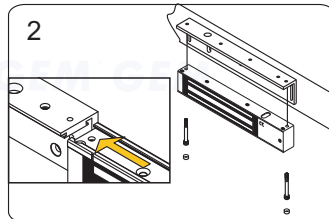

#### Installation Steps of LZ bracket for In-swinging doors

1 Find a mounting location on the door frame for the L bracket. Make sure that the door is still closeable.

2 Slide the electromagnetic lock to fit with the mounting plate and tighten the electromagnetic lock on the L bracket.

3 Assemble the Z bracket, and make sure that the Z bracket is adjustable.

4 Insert the guide pins into the armature plate.

5 Put one rubber washer between armature plate and the Z bracket.

6 Close the door. Measure the correct position by bringing the armature plate close to the contact surface of the electromagnetic lock.

7 Turn on the power of EM-Lock, and let the armature plate bonds to the EM-lock. Adjust the position between the Z bracket and the door frame.

Finish

Once the position is correct, use the screws to permanently mount the Z bracket on the door frame. This should be the last step.