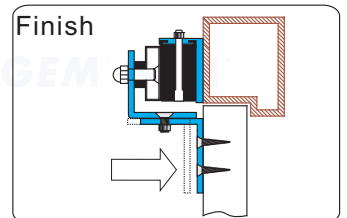

#### Installation Steps of LZ bracket for In-swinging doors

1 Find a mounting location on the door frame for the L bracket. Make sure that the door is still closeable.

2 Slide the electromagnetic lock to fit with the mounting plate and tighten the electromagnetic lock on the L bracket.

3 Assemble the Z bracket, and make sure that the Z bracket is adjustable.

4 Insert the guide pins into the armature plate.

5 Put one rubber washer between armature plate and the Z bracket.

6 Close the door. Measure the correct position by bringing the armature plate close to the contact surface of the electromagnetic lock.

7 Turn on the power of EM-Lock, and let the armature plate bonds to the EM-lock. Adjust the position between the Z bracket and the door frame.

Finish

Once the position is correct, use the screws to permanently mount the Z bracket on the door frame. This should be the last step.