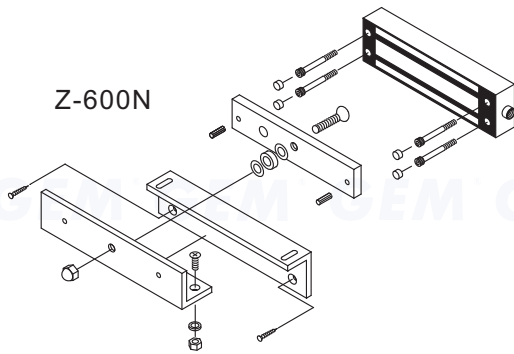

Optional Brackets

With Z-bracket for in-swinging doors

Z-600N

With L-bracket for sliding door

GIANNI INDUSTRIES, INC.

No. 13, Zhong Sing Road, Tu-Cheng Industrial Zone,
Tu-Cheng City, Taipei, Taiwan 23678
Tel: 886-2 2267 7986 / Fax: 886-2 2267 9876
E-Mail: info@gianni.com.tw
Website: gianni.tw
Copyright 2008 Gianni industries, inc. All rights reserved.
DM-CA-GL-1200F Ver. C Published on 2008.05.12

The products are manufactured under an ISO 9001 & QC 080000 Certified Quality Management Program environment back its product quality, performance and commitment to customer satisfaction.