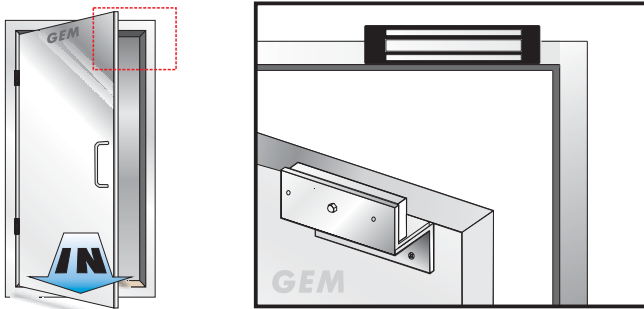

Optional Brackets

With Z-bracket for in-swinging doors