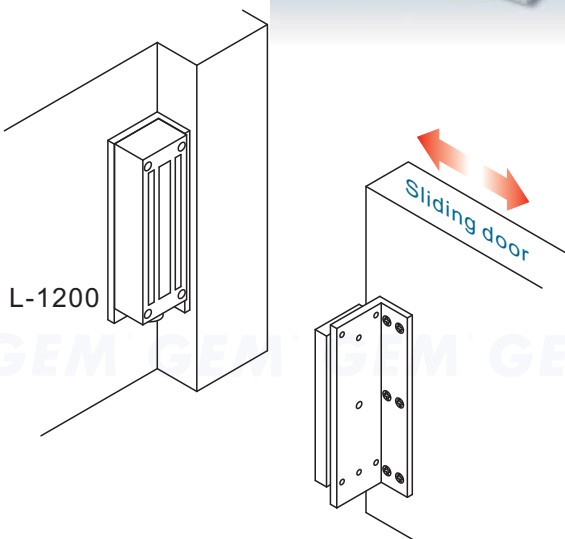

With Z-bracket for in-swinging doors

Z-600N

With L-bracket for sliding door

GIANNI INDUSTRIES, INC.

No. 13, Zhong Sing Road, Tu-Cheng Industrial Zone,
Tu-Cheng City, Taipei, Taiwan 23678
Tel: 886-2 2267 7986 / Fax: 886-2 2267 9876
E-Mail: info@gianni.com.tw
Website: gianni.tw
Copyright 2008 Gianni industries, inc. All rights reserved.
DM-CA-GL-1200F Ver. C Published on 2008.05.12