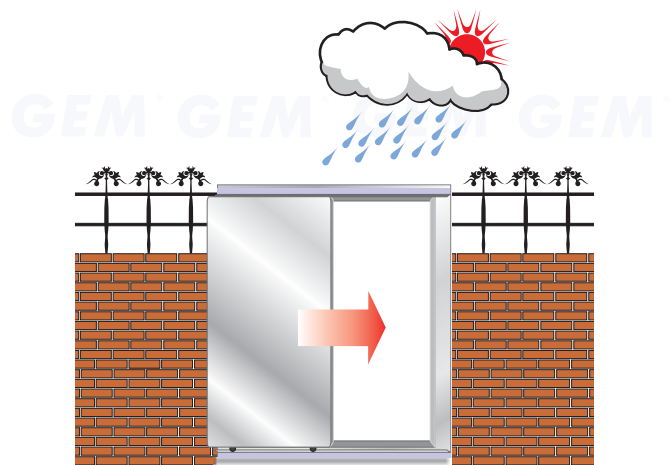

This series of Waterproof Magnetic Lock is made with epoxy potting compound and is protected by this compound. Also, GEM Waterproof Series Magnetic Locks have been proved to have withstood a water resistance as established in accordance with the test procedures of IPX7, IPX8 through a trusted third party. Therefore users need not worry that the lock will be rusted or sparked, if the lock is using in outdoor applications and installing in confined space where any inflammable gas.

Warranty

The product is warranted against defects in material and workmanship while used in normal service for a period of 5 year from the date of sale to the original customer. The GEM policy is one of continual development and improvement; therefore GEM reserves the right to change specifications without notice.

GIANNI INDUSTRIES, INC.

No. 13, Zhong Sing Road, Tu-Cheng Industrial Zone,
Tu-Cheng City, Taipei, Taiwan 23678
Tel: 886-2 2267 7986 / Fax: 886-2 2267 9876
E-Mail: info@gianni.com.tw
Website: gianni.tw
Copyright 2008 Gianni industries, inc. All rights reserved.
DM-CA-GL-1200F Ver. C Published on 2008.05.12

The products are manufactured under an ISO 9001 & QC 080000 Certified Quality Management Program environment back its product quality, performance and commitment to customer satisfaction.