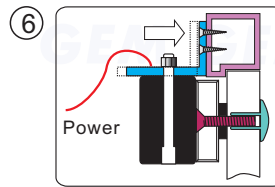

3 Hollow Metal Door
Drill an 8 mm hole through door, from sexnut bolt side only, enlarge the 8mm hole to 16mm.

Reinforced Door
Drill an 6.8 mm dia. Hole and tap for M8x12.5 thread.

Solid Door
Drill an 8 mm hole thru door from sexnut bolt side of door, drill 12.7mm hole, 36mm in depth.

4 Use the Allen wrench to tighten the screws into the L bracket.

5 Turn on the power of EM-Lock, and let the armature plate bonds to the EM-lock. Adjust the position between the L bracket and the door frame.