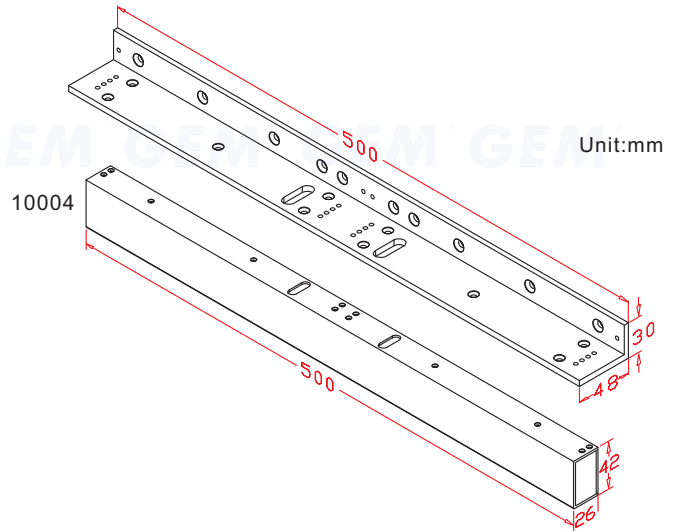

The A value in the table below for each bracket to mount on the door frame, shows the minimum requirement width of the door frame for different electromagnetic lock model.

Magnet Grade	Value A"	Option Brackets
300 LBS	38mm	L-150, L-EM150...
600 LBS	42mm	L-300, L-10001ST...
800 LBS	48mm	L-750, L-350, L-400...
1200 LBS	60mm	L-500, L-600...

Application for the Electromagnet:
10004, 10005 Series

1 Fold the mounting template along the dotted line to a 90-degree angle. Close the door, place the template against the door and frame.

2 Drill three holes in the door as indicated on the template.

3 Hollow Metal Door
Drill an 8 mm hole through door, from sexnut bolt side only, enlarge the 8mm hole to 16mm.

Reinforced Door
Drill an 6.8 mm dia. Hole and tap for M8x12.5 thread.

Solid Door
Drill an 8 mm hole thru door from sexnut bolt side of door, drill 12.7mm hole, 36mm in depth.