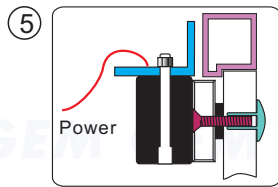

3 Hollow Metal Door
Drill an 8 mm hole through door, from sexnut bolt side only, enlarge the 8mm hole to 16mm.

Reinforced Door
Drill an 6.8 mm dia. Hole and tap for M8x12.5 thread.

Solid Door
Drill an 8 mm hole thru door from sexnut bolt side of door, drill 12.7mm hole, 36mm in depth.

4 Use the Allen wrench to tighten the screws into the L bracket.

5 Turn on the power of EM-Lock, and let the armature plate bonds to the EM-lock. Adjust the position between the L bracket and the door frame.