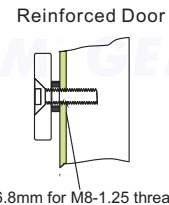

The A value in the table below for each bracket to mount on the door frame, shows the minimum requirement width of the door frame for different electromagnetic lock model.

Magnet Grade	Value A"	Option Brackets
300 LBS	38mm	L-150, L-EM150...
600 LBS	42mm	L-300, L-10001ST...
800 LBS	48mm	L-750, L-350, L-400...
1200 LBS	60mm	L-500, L-600...

Application for the Electromagnet:
10004, 10005 Series

1 Fold the mounting template along the dotted line to a 90-degree angle. Close the door, place the template against the door and frame.

2 Drill three holes in the door as indicated on the template.

3 Hollow Metal Door
Drill an 8 mm hole through door, from sexnut bolt side only, enlarge the 8mm hole to 16mm.

Reinforced Door
Drill an 6.8 mm dia. Hole and tap for M8x12.5 thread.

Solid Door
Drill an 8 mm hole thru door from sexnut bolt side of door, drill 12.7mm hole, 36mm in depth.

4 Use the Allen wrench to tighten the screws into the L bracket.

5 Turn on the power of EM-Lock, and let the armature plate bonds to the EM-lock. Adjust the position between the L bracket and the door frame.