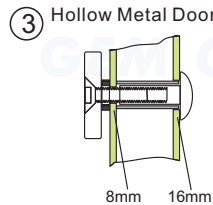

The A value in the table below for each bracket to mount on the door frame, shows the minimum requirement width of the door frame for different electromagnetic lock model.

Magnet Grade	Value A"	Option Brackets
300 LBS	38mm	L-150, L-EM150...
600 LBS	42mm	L-300, L-10001ST...
800 LBS	48mm	L-750, L-350, L-400...
1200 LBS	60mm	L-500, L-600...

Application for the Electromagnet:
10004, 10005 Series

1 Fold the mounting template along the dotted line to a 90-degree angle. Close the door, place the template against the door and frame.

2 Drill three holes in the door as indicated on the template.

3 Hollow Metal Door
Drill an 8 mm hole through door, from sexnut bolt side only, enlarge the 8mm hole to 16mm.

Reinforced Door
Drill an 6.8 mm dia. Hole and tap for M8x12.5 thread.

Solid Door
Drill an 8 mm hole thru door from sexnut bolt side of door, drill 12.7mm hole, 36mm in depth.