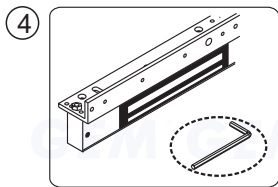

The A value in the table below for each bracket to mount on the door frame, shows the minimum requirement width of the door frame for different electromagnetic lock model.

Magnet Grade	Value A"	Option Brackets
300 LBS	38mm	L-150, L-EM150...
600 LBS	42mm	L-300, L-10001ST...
800 LBS	48mm	L-750, L-350, L-400...
1200 LBS	60mm	L-500, L-600...

Application for the Electromagnet:
10004, 10005 Series

1 Fold the mounting template along the dotted line to a 90-degree angle. Close the door, place the template against the door and frame.

2 Drill three holes in the door as indicated on the template.

3 Hollow Metal Door
Drill an 8 mm hole through door, from sexnut bolt side only, enlarge the 8mm hole to 16mm.

Reinforced Door
Drill an 6.8 mm dia. Hole and tap for M8x12.5 thread.

Solid Door
Drill an 8 mm hole thru door from sexnut bolt side of door, drill 12.7mm hole, 36mm in depth.

4 Use the Allen wrench to tighten the screws into the L bracket.

5 Turn on the power of EM-Lock, and let the armature plate bonds to the EM-lock. Adjust the position between the L bracket and the door frame.