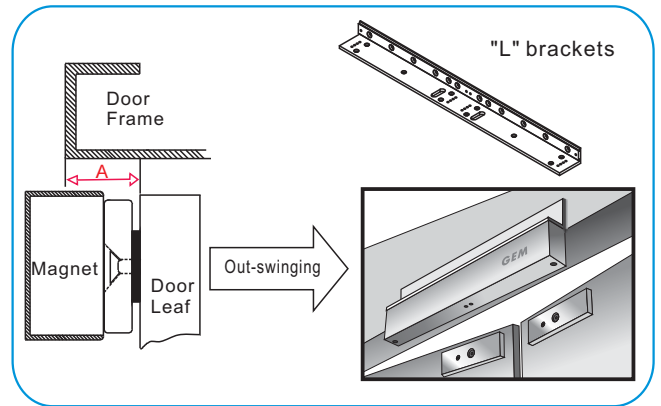

The A value in the table below for each bracket to mount on the door frame, shows the minimum requirement width of the door frame for different electromagnetic lock model.

Magnet Grade	Value A"	Option Brackets
300 LBS	38mm	L-150, L-EM150...
600 LBS	42mm	L-300, L-10001ST...
800 LBS	48mm	L-750, L-350, L-400...
1200 LBS	60mm	L-500, L-600...

Application for the Electromagnet:
10004, 10005 Series

1 Fold the mounting template along the dotted line to a 90-degree angle. Close the door, place the template against the door and frame.

2 Drill three holes in the door as indicated on the template.

3 Hollow Metal Door
Drill an 8 mm hole through door, from sexnut bolt side only, enlarge the 8mm hole to 16mm.

Reinforced Door
Drill an 6.8 mm dia. Hole and tap for M8x12.5 thread.

Solid Door
Drill an 8 mm hole thru door from sexnut bolt side of door, drill 12.7mm hole, 36mm in depth.

4 Use the Allen wrench to tighten the screws into the L bracket.

5 Turn on the power of EM-Lock, and let the armature plate bonds to the EM-lock. Adjust the position between the L bracket and the door frame.