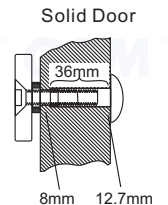

The A value in the table below for each bracket to mount on the door frame, shows the minimum requirement width of the door frame for different electromagnetic lock model.

Magnet Grade	Value A"	Option Brackets
300 LBS	38mm	L-150, L-EM150...
600 LBS	42mm	L-300, L-10001ST...
800 LBS	48mm	L-750, L-350, L-400...
1200 LBS	60mm	L-500, L-600...

Application for the Electromagnet:
10004, 10005 Series

1 Fold the mounting template along the dotted line to a 90-degree angle. Close the door, place the template against the door and frame.

2 Drill three holes in the door as indicated on the template.

3 Hollow Metal Door
Drill an 8 mm hole through door, from sexnut bolt side only, enlarge the 8mm hole to 16mm.

Reinforced Door
Drill an 6.8 mm dia. Hole and tap for M8x12.5 thread.

Solid Door
Drill an 8 mm hole thru door from sexnut bolt side of door, drill 12.7mm hole, 36mm in depth.