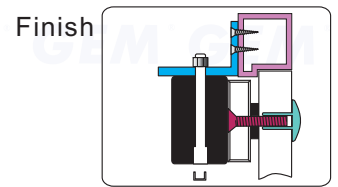

Finish Test the unit. Insert the anti-tamper caps into the mounting screw access holes.

GIANNI INDUSTRIES, INC.

No. 13, Zhong Sing Road, Tu-Cheng Industrial Zone,
Tu-Cheng City, Taipei, Taiwan 23678
Tel: 886-2 2267 7986 / Fax: 886-2 2267 9876
E-Mail: info@gianni.com.tw
Website: gianni.tw
Copyright 2008 Gianni industries, inc. All rights reserved.
DM-CA-L-2300 Ver. A Published on 2008.08.18

The products are manufactured under an ISO 9001 & QC 080000 Certified Quality Management Program environment back its product quality, performance and commitment to customer satisfaction.