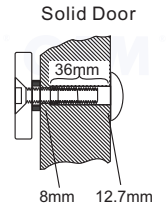

The A value in the table below for each bracket to mount on the door frame, shows the minimum requirement distance of the door frame for different electromagnetic lock model.

Magnet Grade	ValueA"	Option Brackets
● 300 LBS	38mm	L-150, L-EM150...
600 LBS	42mm	L-300, L-10001ST...
800LBS	48mm	L-750, L-350, L-400...
1200 LBS	60mm	L-500, L-600...

Application for the Electromagnet: 10003S

Unit:mm

1 Fold the mounting template along the dotted line to a 90-degree angle. Close the door, place the template against the door and frame.

2 Drill three holes in the door as indicated on the template.

3 Hollow Metal Door
Drill an 8 mm hole through door, from sexnut bolt side only, enlarge the 8mm hole to 16mm.

Reinforced Door
Drill an 6.8 mm dia. Hole and tap for M8x1.25 thread.

Solid Door
Drill an 8 mm hole thru door from sexnut bolt side of door, drill 12.7mmhole, 36mm in depth.