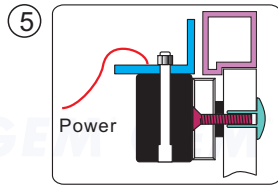

3 Hollow Metal Door
Drill an 8 mm hole through door, from sexnut bolt side only, enlarge the 8mm hole to 16mm.

Reinforced Door
Drill an 6.8 mm dia. Hole and tap for M8x1.25 thread.

Solid Door
Drill an 8 mm hole thru door from sexnut bolt side of door, drill 12.7mmhole, 36mm in depth.

4 Use the Allen wrench to tighten the screws into the L bracket.

5 Turn on the power of EM-Lock, and let the armature plate bonds to the EM-lock. Adjust the position between the L bracket and the door frame.