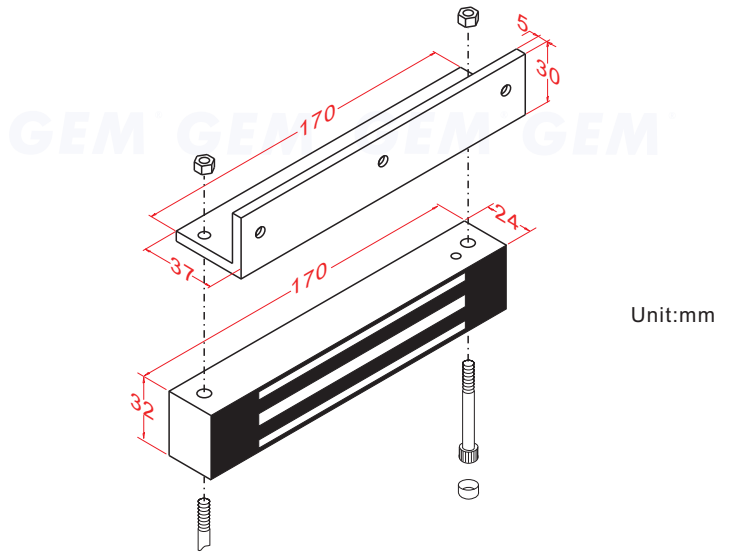

The A value in the table below for each bracket to mount on the door frame, shows the minimum requirement distance of the door frame for different electromagnetic lock model.

Magnet Grade	ValueA"	Option Brackets
● 300 LBS	38mm	L-150, L-EM150...
600 LBS	42mm	L-300, L-10001ST...
800LBS	48mm	L-750, L-350, L-400...
1200 LBS	60mm	L-500, L-600...

Application for the Electromagnet: 10003S

Unit:mm

1 Fold the mounting template along the dotted line to a 90-degree angle. Close the door, place the template against the door and frame.

2 Drill three holes in the door as indicated on the template.

3 Hollow Metal Door
Drill an 8 mm hole through door, from sexnut bolt side only, enlarge the 8mm hole to 16mm.

Reinforced Door
Drill an 6.8 mm dia. Hole and tap for M8x1.25 thread.

Solid Door
Drill an 8 mm hole thru door from sexnut bolt side of door, drill 12.7mmhole, 36mm in depth.