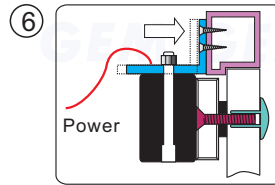

3 Hollow Metal Door
Drill an 8 mm hole through door, from sexnut bolt side only, enlarge the 8mm hole to 16mm.

Reinforced Door
Drill an 6.8 mm dia. Hole and tap for M8x1.25 thread.

Solid Door
Drill an 8 mm hole thru door from sexnut bolt side of door, drill 12.7mmhole, 36mm in depth.

4 Use the Allen wrench to tighten the screws into the L bracket.

5 Turn on the power of EM-Lock, and let the armature plate bonds to the EM-lock. Adjust the position between the L bracket and the door frame.