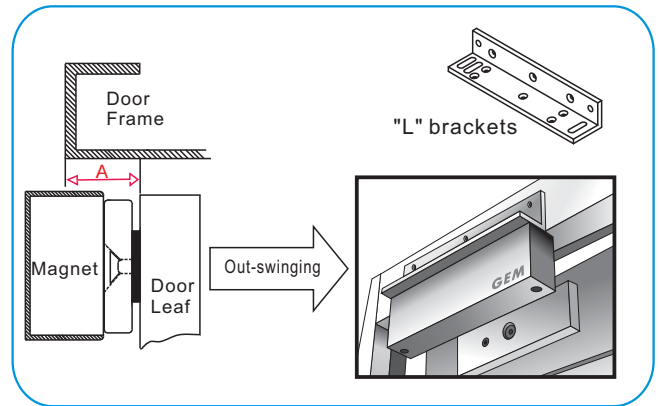

The A value in the table below for each bracket to mount on the door frame, shows the minimum requirement distance of the door frame for different electromagnetic lock model.

Magnet Grade	ValueA"	Option Brackets
● 300 LBS	38mm	L-150, L-EM150...
600 LBS	42mm	L-300, L-10001ST...
800LBS	48mm	L-750, L-350, L-400...
1200 LBS	60mm	L-500, L-600...

Application for the Electromagnet: 10003S

Unit:mm

1 Fold the mounting template along the dotted line to a 90-degree angle. Close the door, place the template against the door and frame.

2 Drill three holes in the door as indicated on the template.

3 Hollow Metal Door
Drill an 8 mm hole through door, from sexnut bolt side only, enlarge the 8mm hole to 16mm.

Reinforced Door
Drill an 6.8 mm dia. Hole and tap for M8x1.25 thread.

Solid Door
Drill an 8 mm hole thru door from sexnut bolt side of door, drill 12.7mmhole, 36mm in depth.

4 Use the Allen wrench to tighten the screws into the L bracket.

5 Turn on the power of EM-Lock, and let the armature plate bonds to the EM-lock. Adjust the position between the L bracket and the door frame.