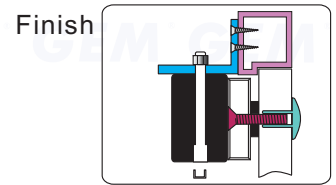

Finish Test the unit. Insert the anti-tamper caps into the mounting screw access holes.

GIANNI INDUSTRIES, INC.

No. 13, Zhong Sing Road, Tu-Cheng Industrial Zone,
Tu-Cheng City, Taipei, Taiwan 23678
Tel: 886-2 2267 7986 / Fax: 886-2 2267 9876
E-Mail: info@gianni.com.tw
Website: gianni.tw
Copyright 2008 Gianni industries, inc. All rights reserved.
DM-CA-L-150 Ver. C Published on 2008.05.28

The products are manufactured under an ISO 9001 & QC 080000 Certified Quality Management Program environment back its product quality, performance and commitment to customer satisfaction.