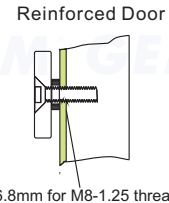

The A value in the table below for each bracket to mount on the door frame, shows the minimum requirement distance of the door frame for different electromagnetic lock model.

Magnet Grade	ValueA"	Option Brackets
● 300 LBS	38mm	L-150, L-EM150...
600 LBS	42mm	L-300, L-10001ST...
800LBS	48mm	L-750, L-350, L-400...
1200 LBS	60mm	L-500, L-600...

Application for the Electromagnet: 10003S

Unit:mm

1 Fold the mounting template along the dotted line to a 90-degree angle. Close the door, place the template against the door and frame.

2 Drill three holes in the door as indicated on the template.

3 Hollow Metal Door
Drill an 8 mm hole through door, from sexnut bolt side only, enlarge the 8mm hole to 16mm.

Reinforced Door
Drill an 6.8 mm dia. Hole and tap for M8x1.25 thread.

Solid Door
Drill an 8 mm hole thru door from sexnut bolt side of door, drill 12.7mmhole, 36mm in depth.

4 Use the Allen wrench to tighten the screws into the L bracket.

5 Turn on the power of EM-Lock, and let the armature plate bonds to the EM-lock. Adjust the position between the L bracket and the door frame.