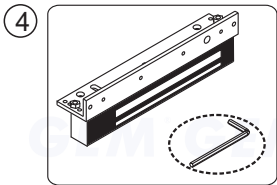

The A value in the table below for each bracket to mount on the door frame, shows the minimum requirement distance of the door frame for different electromagnetic lock model.

Magnet Grade	ValueA"	Option Brackets
● 300 LBS	38mm	L-150, L-EM150...
600 LBS	42mm	L-300, L-10001ST...
800LBS	48mm	L-750, L-350, L-400...
1200 LBS	60mm	L-500, L-600...

Application for the Electromagnet: 10003S

Unit:mm

1 Fold the mounting template along the dotted line to a 90-degree angle. Close the door, place the template against the door and frame.

2 Drill three holes in the door as indicated on the template.

3 Hollow Metal Door
Drill an 8 mm hole through door, from sexnut bolt side only, enlarge the 8mm hole to 16mm.

Reinforced Door
Drill an 6.8 mm dia. Hole and tap for M8x1.25 thread.

Solid Door
Drill an 8 mm hole thru door from sexnut bolt side of door, drill 12.7mmhole, 36mm in depth.

4 Use the Allen wrench to tighten the screws into the L bracket.

5 Turn on the power of EM-Lock, and let the armature plate bonds to the EM-lock. Adjust the position between the L bracket and the door frame.