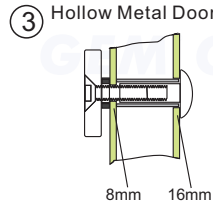

The A value in the table below for each bracket to mount on the door frame, shows the minimum requirement distance of the door frame for different electromagnetic lock model.

Magnet Grade	ValueA"	Option Brackets
● 300 LBS	38mm	L-150, L-EM150...
600 LBS	42mm	L-300, L-10001ST...
800LBS	48mm	L-750, L-350, L-400...
1200 LBS	60mm	L-500, L-600...

Application for the Electromagnet: 10003S

Unit:mm

1 Fold the mounting template along the dotted line to a 90-degree angle. Close the door, place the template against the door and frame.

2 Drill three holes in the door as indicated on the template.

3 Hollow Metal Door
Drill an 8 mm hole through door, from sexnut bolt side only, enlarge the 8mm hole to 16mm.

Reinforced Door
Drill an 6.8 mm dia. Hole and tap for M8x1.25 thread.

Solid Door
Drill an 8 mm hole thru door from sexnut bolt side of door, drill 12.7mmhole, 36mm in depth.

4 Use the Allen wrench to tighten the screws into the L bracket.

5 Turn on the power of EM-Lock, and let the armature plate bonds to the EM-lock. Adjust the position between the L bracket and the door frame.