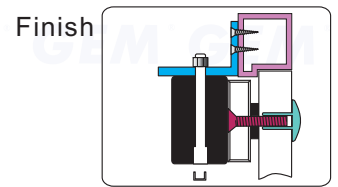

Finish
Test the unit. Insert the anti-tamper caps into the mounting screw access holes.

GIANNI INDUSTRIES, INC.

No. 13, Zhong Sing Road, Tu-Cheng Industrial Zone,
Tu-Cheng City, Taipei, Taiwan 23678
Tel: 886-2 2267 7986 / Fax: 886-2 2267 9876
E-Mail: info@gianni.com.tw
Website: gianni.tw
Copyright 2008 Gianni industries, inc. All rights reserved.
DM-CA-L-GL600-AL Ver. B Published on 2008.05.29

The products are manufactured under an ISO 9001 & QC 080000 Certified Quality Management Program environment back its product quality, performance and commitment to customer satisfaction.