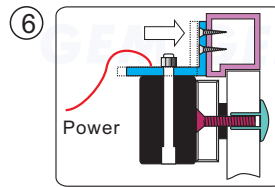

3 Hollow Metal Door
Drill an 8 mm hole through door, from sexnut bolt side only, enlarge the 8mm hole to 16mm.

Reinforced Door
Drill an 6.8 mm dia. Hole and tap for M8x12.5 thread.

Solid Door
Drill an 8 mm hole thru door from sexnut bolt side of door, drill 12.7mmhole, 36mm in depth.

4 Use the Allen wrench to tighten the screws into the L bracket.

5 Turn on the power of EM-Lock, and let the armature plate bonds to the EM-lock. Adjust the position between the L bracket and the door frame.