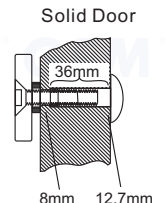

The A value in the table below for each bracket to mount on the door frame, shows the minimum requirement distance of the door frame for different electromagnetic lock model.

Magnet Grade	ValueA"	Option Brackets
300 LBS	38mm	L-150, L-EM150...
600 LBS	42mm	L-300, L-10001ST...
800LBS	48mm	L-750, L-350, L-400...
1200 LBS	60mm	L-500, L-600...

Application for the Electromagnet: GL600-S

1 Fold the mounting template along the dotted line to a 90-degree angle. Close the door, place the template against the door and frame.

2 Drill three holes in the door as indicated on the template.

3 Hollow Metal Door
Drill an 8 mm hole through door, from sexnut bolt side only, enlarge the 8mm hole to 16mm.

Reinforced Door
Drill an 6.8 mm dia. Hole and tap for M8x12.5 thread.

Solid Door
Drill an 8 mm hole thru door from sexnut bolt side of door, drill 12.7mmhole, 36mm in depth.