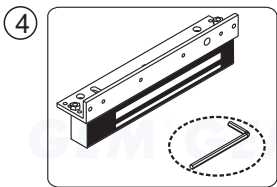

The A value in the table below for each bracket to mount on the door frame, shows the minimum requirement distance of the door frame for different electromagnetic lock model.

Magnet Grade	ValueA"	Option Brackets
300 LBS	38mm	L-150, L-EM150...
600 LBS	42mm	L-300, L-10001ST...
800LBS	48mm	L-750, L-350, L-400...
1200 LBS	60mm	L-500, L-600...

Application for the Electromagnet: GL600-S

1 Fold the mounting template along the dotted line to a 90-degree angle. Close the door, place the template against the door and frame.

2 Drill three holes in the door as indicated on the template.

3 Hollow Metal Door
Drill an 8 mm hole through door, from sexnut bolt side only, enlarge the 8mm hole to 16mm.

Reinforced Door
Drill an 6.8 mm dia. Hole and tap for M8x12.5 thread.

Solid Door
Drill an 8 mm hole thru door from sexnut bolt side of door, drill 12.7mmhole, 36mm in depth.

4 Use the Allen wrench to tighten the screws into the L bracket.

5 Turn on the power of EM-Lock, and let the armature plate bonds to the EM-lock. Adjust the position between the L bracket and the door frame.