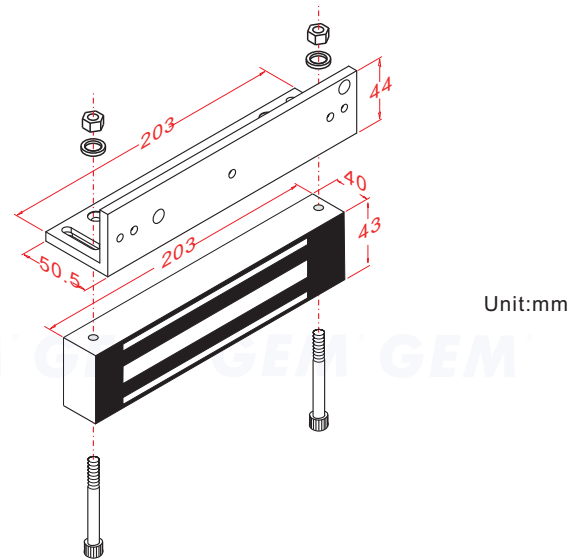

The A value in the table below for each bracket to mount on the door frame, shows the minimum requirement distance of the door frame for different electromagnetic lock model.

Magnet Grade	ValueA"	Option Brackets
300 LBS	38mm	L-150, L-EM150...
600 LBS	42mm	L-300, L-10001ST...
800LBS	48mm	L-750, L-350, L-400...
1200 LBS	60mm	L-500, L-600...

Application for the Electromagnet: GL600-S

1 Fold the mounting template along the dotted line to a 90-degree angle. Close the door, place the template against the door and frame.

2 Drill three holes in the door as indicated on the template.

3 Hollow Metal Door
Drill an 8 mm hole through door, from sexnut bolt side only, enlarge the 8mm hole to 16mm.

Reinforced Door
Drill an 6.8 mm dia. Hole and tap for M8x12.5 thread.

Solid Door
Drill an 8 mm hole thru door from sexnut bolt side of door, drill 12.7mmhole, 36mm in depth.

4 Use the Allen wrench to tighten the screws into the L bracket.

5 Turn on the power of EM-Lock, and let the armature plate bonds to the EM-lock. Adjust the position between the L bracket and the door frame.