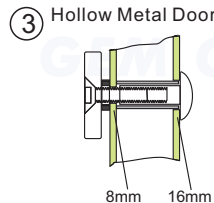

The A value in the table below for each bracket to mount on the door frame, shows the minimum requirement distance of the door frame for different electromagnetic lock model.

Magnet Grade	ValueA"	Option Brackets
300 LBS	38mm	L-150, L-EM150...
600 LBS	42mm	L-300, L-10001ST...
800LBS	48mm	L-750, L-350, L-400...
1200 LBS	60mm	L-500, L-600...

Application for the Electromagnet: GL600-S

1 Fold the mounting template along the dotted line to a 90-degree angle. Close the door, place the template against the door and frame.

2 Drill three holes in the door as indicated on the template.

3 Hollow Metal Door
Drill an 8 mm hole through door, from sexnut bolt side only, enlarge the 8mm hole to 16mm.

Reinforced Door
Drill an 6.8 mm dia. Hole and tap for M8x12.5 thread.

Solid Door
Drill an 8 mm hole thru door from sexnut bolt side of door, drill 12.7mmhole, 36mm in depth.