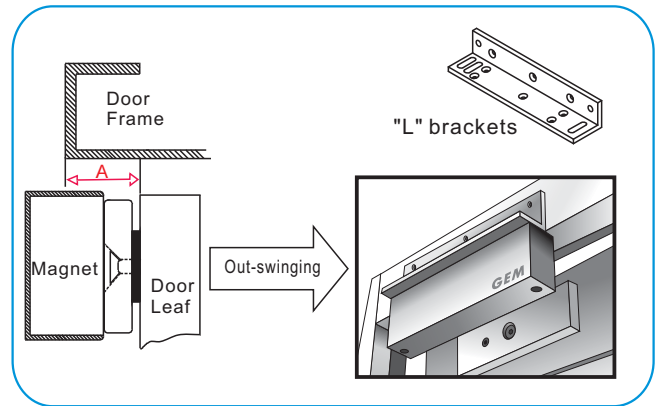

The A value in the table below for each bracket to mount on the door frame, shows the minimum requirement distance of the door frame for different electromagnetic lock model.

Magnet Grade	ValueA"	Option Brackets
300 LBS	38mm	L-150, L-EM150...
600 LBS	42mm	L-300, L-10001ST...
800LBS	48mm	L-750, L-350, L-400...
1200 LBS	60mm	L-500, L-600...

Application for the Electromagnet: GL600-S

1 Fold the mounting template along the dotted line to a 90-degree angle. Close the door, place the template against the door and frame.

2 Drill three holes in the door as indicated on the template.

3 Hollow Metal Door
Drill an 8 mm hole through door, from sexnut bolt side only, enlarge the 8mm hole to 16mm.

Reinforced Door
Drill an 6.8 mm dia. Hole and tap for M8x12.5 thread.

Solid Door
Drill an 8 mm hole thru door from sexnut bolt side of door, drill 12.7mmhole, 36mm in depth.

4 Use the Allen wrench to tighten the screws into the L bracket.

5 Turn on the power of EM-Lock, and let the armature plate bonds to the EM-lock. Adjust the position between the L bracket and the door frame.