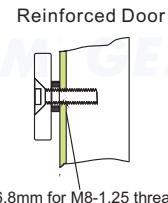

The A value in the table below for each bracket to mount on the door frame, shows the minimum requirement distance of the door frame for different electromagnetic lock model.

Magnet Grade	ValueA"	Option Brackets
300 LBS	38mm	L-150, L-EM150...
600 LBS	42mm	L-300, L-10001ST...
800LBS	48mm	L-750, L-350, L-400...
1200 LBS	60mm	L-500, L-600...

Application for the Electromagnet: GL600-S

1 Fold the mounting template along the dotted line to a 90-degree angle. Close the door, place the template against the door and frame.

2 Drill three holes in the door as indicated on the template.

3 Hollow Metal Door
Drill an 8 mm hole through door, from sexnut bolt side only, enlarge the 8mm hole to 16mm.

Reinforced Door
Drill an 6.8 mm dia. Hole and tap for M8x12.5 thread.

Solid Door
Drill an 8 mm hole thru door from sexnut bolt side of door, drill 12.7mmhole, 36mm in depth.

4 Use the Allen wrench to tighten the screws into the L bracket.

5 Turn on the power of EM-Lock, and let the armature plate bonds to the EM-lock. Adjust the position between the L bracket and the door frame.