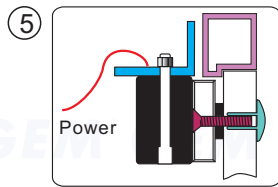

3 Hollow Metal Door
Drill an 8 mm hole through door, from sexnut bolt side only, enlarge the 8mm hole to 16mm.

Reinforced Door
Drill an 6.8 mm dia. Hole and tap for M8x12.5 thread.

Solid Door
Drill an 8 mm hole thru door from sexnut bolt side of door, drill 12.7mmhole, 36mm in depth.

4 Use the Allen wrench to tighten the screws into the L bracket.

5 Turn on the power of EM-Lock, and let the armature plate bonds to the EM-lock. Adjust the position between the L bracket and the door frame.