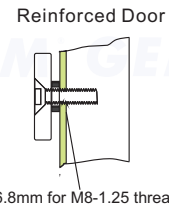

The A value in the table below for each bracket to mount on the door frame, shows the minimum requirement distance of the door frame for different electromagnetic lock model.

Magnet Grade	ValueA"	Option Brackets
300 LBS	38mm	L-150, L-EM150...
600 LBS	42mm	L-300, L-10001ST...
800LBS	48mm	L-750, L-350, L-400...
1200 LBS	60mm	L-500, L-600...

Application for the Electromagnet: GL600-S

1 Fold the mounting template along the dotted line to a 90-degree angle. Close the door, place the template against the door and frame.

2 Drill three holes in the door as indicated on the template.

3 Hollow Metal Door
Drill an 8 mm hole through door, from sexnut bolt side only, enlarge the 8mm hole to 16mm.

Reinforced Door
Drill an 6.8 mm dia. Hole and tap for M8x12.5 thread.

Solid Door
Drill an 8 mm hole thru door from sexnut bolt side of door, drill 12.7mm hole, 36mm in depth.

4 Use the Allen wrench to tighten the screws into the L bracket.

5 Turn on the power of EM-LOCK, and let the armature plate bonds to the EM-lock. Adjust the position between the L bracket and the door frame.