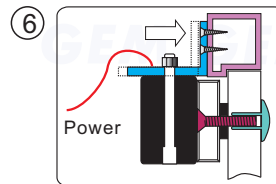

3 Hollow Metal Door
Drill an 8 mm hole through door, from sexnut bolt side only, enlarge the 8mm hole to 16mm.

Reinforced Door
Drill an 6.8 mm dia. Hole and tap for M8x12.5 thread.

Solid Door
Drill an 8 mm hole thru door from sexnut bolt side of door, drill 12.7mm hole, 36mm in depth.

4 Use the Allen wrench to tighten the screws into the L bracket.

5 Turn on the power of EM-LOCK, and let the armature plate bonds to the EM-lock. Adjust the position between the L bracket and the door frame.