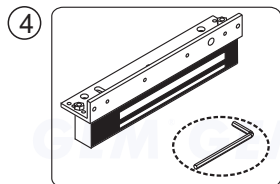

The A value in the table below for each bracket to mount on the door frame, shows the minimum requirement distance of the door frame for different electromagnetic lock model.

Magnet Grade	ValueA"	Option Brackets
300 LBS	38mm	L-150, L-EM150...
600 LBS	42mm	L-300, L-10001ST...
800LBS	48mm	L-750, L-350, L-400...
1200 LBS	60mm	L-500, L-600...

Application for the Electromagnet: GL600-S

1 Fold the mounting template along the dotted line to a 90-degree angle. Close the door, place the template against the door and frame.

2 Drill three holes in the door as indicated on the template.

3 Hollow Metal Door
Drill an 8 mm hole through door, from sexnut bolt side only, enlarge the 8mm hole to 16mm.

Reinforced Door
Drill an 6.8 mm dia. Hole and tap for M8x12.5 thread.

Solid Door
Drill an 8 mm hole thru door from sexnut bolt side of door, drill 12.7mm hole, 36mm in depth.

4 Use the Allen wrench to tighten the screws into the L bracket.

5 Turn on the power of EM-LOCK, and let the armature plate bonds to the EM-lock. Adjust the position between the L bracket and the door frame.