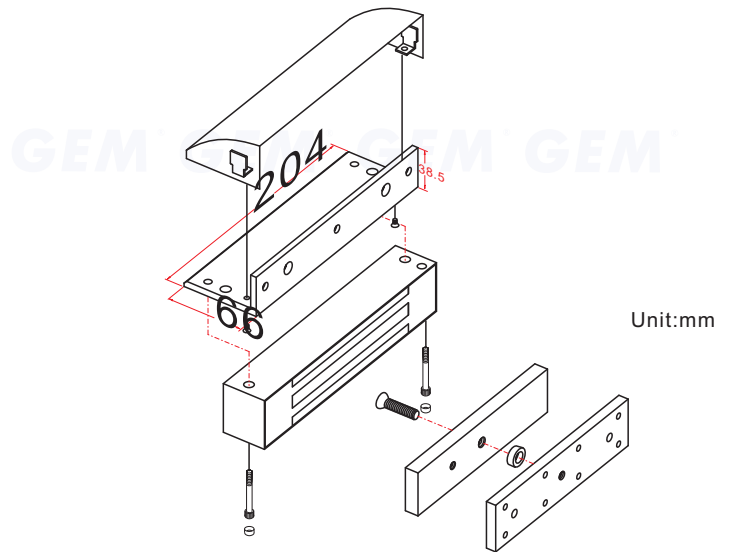

The A value in the table below for each bracket to mount on the door frame, shows the minimum requirement distance of the door frame for different electromagnetic lock model.

Magnet Grade	ValueA"	Option Brackets
300 LBS	38mm	L-150, L-EM150...
600 LBS	42mm	L-300, L-10001ST...
800LBS	48mm	L-750, L-350, L-400...
1200 LBS	60mm	L-500, L-600...

Application for the Electromagnet: GL600-S

1 Fold the mounting template along the dotted line to a 90-degree angle. Close the door, place the template against the door and frame.

2 Drill three holes in the door as indicated on the template.

3 Hollow Metal Door
Drill an 8 mm hole through door, from sexnut bolt side only, enlarge the 8mm hole to 16mm.

Reinforced Door
Drill an 6.8 mm dia. Hole and tap for M8x12.5 thread.

Solid Door
Drill an 8 mm hole thru door from sexnut bolt side of door, drill 12.7mm hole, 36mm in depth.

4 Use the Allen wrench to tighten the screws into the L bracket.

5 Turn on the power of EM-LOCK, and let the armature plate bonds to the EM-lock. Adjust the position between the L bracket and the door frame.