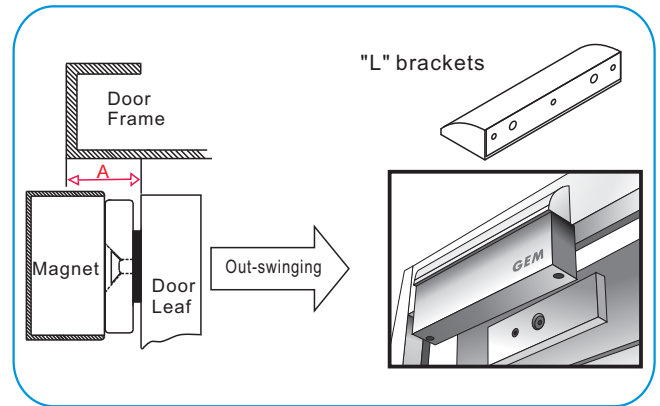

The A value in the table below for each bracket to mount on the door frame, shows the minimum requirement distance of the door frame for different electromagnetic lock model.

Magnet Grade	ValueA"	Option Brackets
300 LBS	38mm	L-150, L-EM150...
600 LBS	42mm	L-300, L-10001ST...
800LBS	48mm	L-750, L-350, L-400...
1200 LBS	60mm	L-500, L-600...

Application for the Electromagnet: GL600-S

1 Fold the mounting template along the dotted line to a 90-degree angle. Close the door, place the template against the door and frame.

2 Drill three holes in the door as indicated on the template.

3 Hollow Metal Door
Drill an 8 mm hole through door, from sexnut bolt side only, enlarge the 8mm hole to 16mm.

Reinforced Door
Drill an 6.8 mm dia. Hole and tap for M8x12.5 thread.

Solid Door
Drill an 8 mm hole thru door from sexnut bolt side of door, drill 12.7mm hole, 36mm in depth.

4 Use the Allen wrench to tighten the screws into the L bracket.

5 Turn on the power of EM-LOCK, and let the armature plate bonds to the EM-lock. Adjust the position between the L bracket and the door frame.