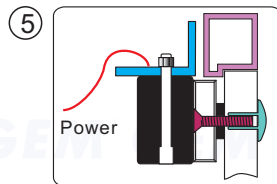

3 Hollow Metal Door
Drill an 8 mm hole through door, from sexnut bolt side only, enlarge the 8mm hole to 16mm.

Reinforced Door
Drill an 6.8 mm dia. Hole and tap for M8x12.5 thread.

Solid Door
Drill an 8 mm hole thru door from sexnut bolt side of door, drill 12.7mm hole, 36mm in depth.

4 Use the Allen wrench to tighten the screws into the L bracket.

5 Turn on the power of EM-LOCK, and let the armature plate bonds to the EM-lock. Adjust the position between the L bracket and the door frame.