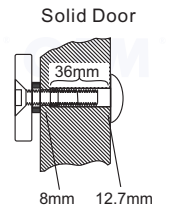

The A value in the table below for each bracket to mount on the door frame, shows the minimum requirement distance of the door frame for different electromagnetic lock model.

Magnet Grade	ValueA"	Option Brackets
300 LBS	38mm	L-150, L-EM150...
600 LBS	42mm	L-300, L-10001ST...
800LBS	48mm	L-750, L-350, L-400...
1200 LBS	60mm	L-500, L-600...

Application for the Electromagnet: GL600-S

1 Fold the mounting template along the dotted line to a 90-degree angle. Close the door, place the template against the door and frame.

2 Drill three holes in the door as indicated on the template.

3 Hollow Metal Door
Drill an 8 mm hole through door, from sexnut bolt side only, enlarge the 8mm hole to 16mm.

Reinforced Door
Drill an 6.8 mm dia. Hole and tap for M8x12.5 thread.

Solid Door
Drill an 8 mm hole thru door from sexnut bolt side of door, drill 12.7mm hole, 36mm in depth.