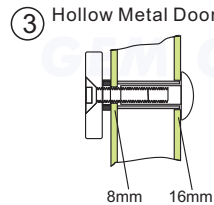

The A value in the table below for each bracket to mount on the door frame, shows the minimum requirement distance of the door frame for different electromagnetic lock model.

Magnet Grade	ValueA"	Option Brackets
300 LBS	38mm	L-150, L-EM150...
600 LBS	42mm	L-300, L-10001ST...
800LBS	48mm	L-750, L-350, L-400...
1200 LBS	60mm	L-500, L-600...

Application for the Electromagnet: GL600-S

1 Fold the mounting template along the dotted line to a 90-degree angle. Close the door, place the template against the door and frame.

2 Drill three holes in the door as indicated on the template.

3 Hollow Metal Door
Drill an 8 mm hole through door, from sexnut bolt side only, enlarge the 8mm hole to 16mm.

Reinforced Door
Drill an 6.8 mm dia. Hole and tap for M8x12.5 thread.

Solid Door
Drill an 8 mm hole thru door from sexnut bolt side of door, drill 12.7mm hole, 36mm in depth.