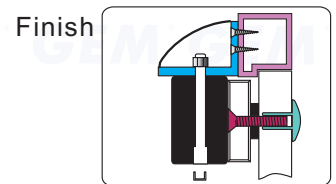

Finish
Test the unit. Insert the anti-tamper caps into the mounting screw access holes.

GIANNI INDUSTRIES, INC.

No. 13, Zhong Sing Road, Tu-Cheng Industrial Zone,
Tu-Cheng City, Taipei, Taiwan 23678
Tel: 886-2 2267 7986 / Fax: 886-2 2267 9876
E-Mail: info@gianni.com.tw
Website: gianni.tw
Copyright 2008 Gianni industries, inc. All rights reserved.
DM-CA-L-GL600 Ver. C Published on 2008.05.29

The products are manufactured under an ISO 9001 & QC 080000 Certified Quality Management Program environment back its product quality, performance and commitment to customer satisfaction.