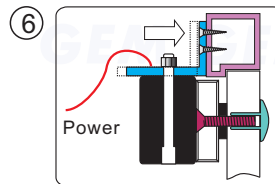

3 Hollow Metal Door
Drill an 8 mm hole through door, from sexnut bolt side only, enlarge the 8mm hole to 16mm.

3 Reinforced Door
Drill an 6.8 mm dia. Hole and tap for M8x12.5 thread.

3 Solid Door
Drill an 8 mm hole thru door from sexnut bolt side of door, drill 12.7mmhole, 36mm in depth.

4 Lock the armature plate and L bracket first. Put the electromagnet into the armature plate second.

5 Turn on the power of EM-Lock, and let the armature plate bonds to the EM-lock. Adjust the position between the L bracket and the door frame.