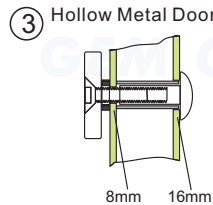

The A value in the table below for each bracket to mount on the door frame, shows the minimum requirement width of the door frame for different electromagnetic lock model.

Magnet Grade	ValueA"	Option Brackets
300 LBS	38mm	L-150, L-EM150...
600 LBS	42mm	L-300, L-10001ST...
800LBS	48mm	L-750, L-350, L-400...
● 1200 LBS	60mm	L-500, L-600...

Application for the Electromagnet: EM-NH2500 Series

1 Fold the mounting template along the dotted line to a 90-degree angle. Close the door, place the template against the door and frame.

2 Drill three holes in the door as indicated on the template.

3 Hollow Metal Door
Drill an 8 mm hole through door, from sexnut bolt side only, enlarge the 8mm hole to 16mm.

3 Reinforced Door
Drill an 6.8 mm dia. Hole and tap for M8x12.5 thread.

3 Solid Door
Drill an 8 mm hole thru door from sexnut bolt side of door, drill 12.7mmhole, 36mm in depth.

4 Lock the armature plate and L bracket first. Put the electromagnet into the armature plate second.

5 Turn on the power of EM-Lock, and let the armature plate bonds to the EM-lock. Adjust the position between the L bracket and the door frame.