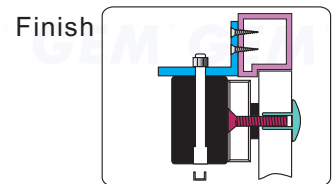

6 Finish
Test the unit. Insert the anti-tamper caps into the mounting screw access holes.

GIANNI INDUSTRIES, INC.

No. 13, Zhong Sing Road, Tu-Cheng Industrial Zone,
Tu-Cheng City, Taipei, Taiwan 23678
Tel: 886-2 2267 7986 / Fax: 886-2 2267 9876
E-Mail: info@gianni.com.tw
Website: gianni.tw
Copyright 2008 Gianni industries, inc. All rights reserved.
DM-CA-L-NH2500 Ver. A Published on 2008.06.16

The products are manufactured under an ISO 9001 & QC 080000 Certified Quality Management Program environment back its product quality, performance and commitment to customer satisfaction.