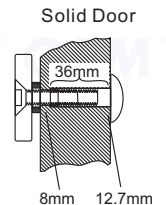

The A value in the table below for each bracket to mount on the door frame, shows the minimum requirement width of the door frame for different electromagnetic lock model.

Magnet Grade	ValueA"	Option Brackets
300 LBS	38mm	L-150, L-EM150...
600 LBS	42mm	L-300, L-10001ST...
800LBS	48mm	L-750, L-350, L-400...
● 1200 LBS	60mm	L-500, L-600...

Application for the Electromagnet: EM-NH2500 Series

1 Fold the mounting template along the dotted line to a 90-degree angle. Close the door, place the template against the door and frame.

2 Drill three holes in the door as indicated on the template.

3 Hollow Metal Door
Drill an 8 mm hole through door, from sexnut bolt side only, enlarge the 8mm hole to 16mm.

3 Reinforced Door
Drill an 6.8 mm dia. Hole and tap for M8x12.5 thread.

3 Solid Door
Drill an 8 mm hole thru door from sexnut bolt side of door, drill 12.7mmhole, 36mm in depth.