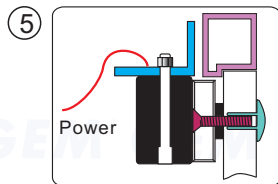

3 Hollow Metal Door
Drill an 8 mm hole through door, from sexnut bolt side only, enlarge the 8mm hole to 16mm.

3 Reinforced Door
Drill an 6.8 mm dia. Hole and tap for M8x12.5 thread.

3 Solid Door
Drill an 8 mm hole thru door from sexnut bolt side of door, drill 12.7mmhole, 36mm in depth.

4 Lock the armature plate and L bracket first. Put the electromagnet into the armature plate second.

5 Turn on the power of EM-Lock, and let the armature plate bonds to the EM-lock. Adjust the position between the L bracket and the door frame.