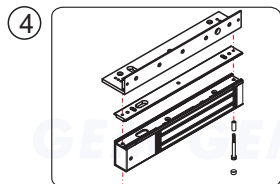

The A value in the table below for each bracket to mount on the door frame, shows the minimum requirement width of the door frame for different electromagnetic lock model.

Magnet Grade	ValueA"	Option Brackets
300 LBS	38mm	L-150, L-EM150...
600 LBS	42mm	L-300, L-10001ST...
800LBS	48mm	L-750, L-350, L-400...
● 1200 LBS	60mm	L-500, L-600...

Application for the Electromagnet: EM-NH2500 Series

1 Fold the mounting template along the dotted line to a 90-degree angle. Close the door, place the template against the door and frame.

2 Drill three holes in the door as indicated on the template.

3 Hollow Metal Door
Drill an 8 mm hole through door, from sexnut bolt side only, enlarge the 8mm hole to 16mm.

3 Reinforced Door
Drill an 6.8 mm dia. Hole and tap for M8x12.5 thread.

3 Solid Door
Drill an 8 mm hole thru door from sexnut bolt side of door, drill 12.7mmhole, 36mm in depth.

4 Lock the armature plate and L bracket first. Put the electromagnet into the armature plate second.

5 Turn on the power of EM-Lock, and let the armature plate bonds to the EM-lock. Adjust the position between the L bracket and the door frame.