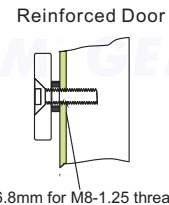

The A value in the table below for each bracket to mount on the door frame, shows the minimum requirement width of the door frame for different electromagnetic lock model.

Magnet Grade	ValueA"	Option Brackets
300 LBS	38mm	L-150, L-EM150...
600 LBS	42mm	L-300, L-10001ST...
800LBS	48mm	L-750, L-350, L-400...
● 1200 LBS	60mm	L-500, L-600...

Application for the Electromagnet: EM-NH2500 Series

1 Fold the mounting template along the dotted line to a 90-degree angle. Close the door, place the template against the door and frame.

2 Drill three holes in the door as indicated on the template.

3 Hollow Metal Door
Drill an 8 mm hole through door, from sexnut bolt side only, enlarge the 8mm hole to 16mm.

3 Reinforced Door
Drill an 6.8 mm dia. Hole and tap for M8x12.5 thread.

3 Solid Door
Drill an 8 mm hole thru door from sexnut bolt side of door, drill 12.7mmhole, 36mm in depth.

4 Lock the armature plate and L bracket first. Put the electromagnet into the armature plate second.

5 Turn on the power of EM-Lock, and let the armature plate bonds to the EM-lock. Adjust the position between the L bracket and the door frame.