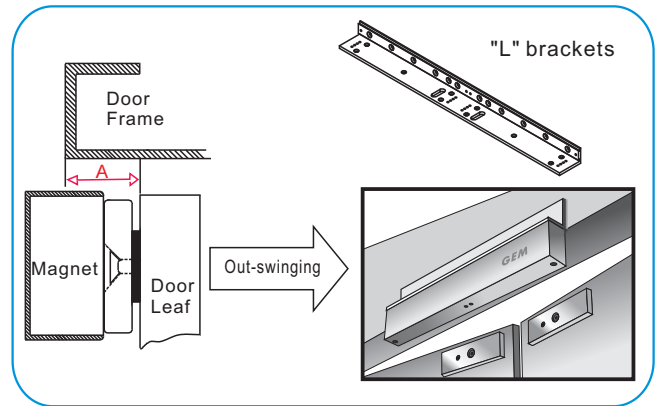

The A value in the table below for each bracket to mount on the door frame, shows the minimum requirement width of the door frame for different electromagnetic lock model.

Magnet Grade	ValueA"	Option Brackets
300 LBS	38mm	L-150, L-EM150...
600 LBS	42mm	L-300, L-10001ST...
800LBS	48mm	L-750, L-350, L-400...
● 1200 LBS	60mm	L-500, L-600...

Application for the Electromagnet: EM-NH2500 Series

1 Fold the mounting template along the dotted line to a 90-degree angle. Close the door, place the template against the door and frame.

2 Drill three holes in the door as indicated on the template.

3 Hollow Metal Door
Drill an 8 mm hole through door, from sexnut bolt side only, enlarge the 8mm hole to 16mm.

3 Reinforced Door
Drill an 6.8 mm dia. Hole and tap for M8x12.5 thread.

3 Solid Door
Drill an 8 mm hole thru door from sexnut bolt side of door, drill 12.7mmhole, 36mm in depth.

4 Lock the armature plate and L bracket first. Put the electromagnet into the armature plate second.

5 Turn on the power of EM-Lock, and let the armature plate bonds to the EM-lock. Adjust the position between the L bracket and the door frame.