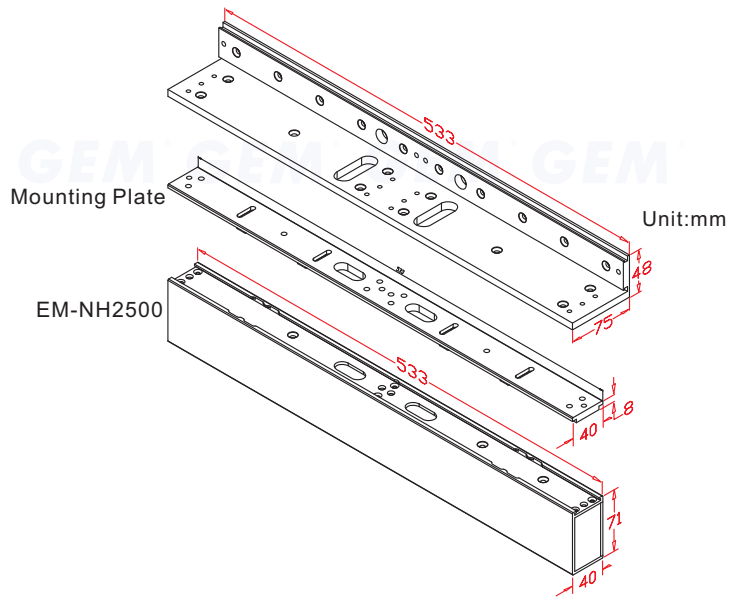

The A value in the table below for each bracket to mount on the door frame, shows the minimum requirement width of the door frame for different electromagnetic lock model.

Magnet Grade	ValueA"	Option Brackets
300 LBS	38mm	L-150, L-EM150...
600 LBS	42mm	L-300, L-10001ST...
800LBS	48mm	L-750, L-350, L-400...
● 1200 LBS	60mm	L-500, L-600...

Application for the Electromagnet: EM-NH2500 Series

1 Fold the mounting template along the dotted line to a 90-degree angle. Close the door, place the template against the door and frame.

2 Drill three holes in the door as indicated on the template.

3 Hollow Metal Door
Drill an 8 mm hole through door, from sexnut bolt side only, enlarge the 8mm hole to 16mm.

3 Reinforced Door
Drill an 6.8 mm dia. Hole and tap for M8x12.5 thread.

3 Solid Door
Drill an 8 mm hole thru door from sexnut bolt side of door, drill 12.7mmhole, 36mm in depth.

4 Lock the armature plate and L bracket first. Put the electromagnet into the armature plate second.

5 Turn on the power of EM-Lock, and let the armature plate bonds to the EM-lock. Adjust the position between the L bracket and the door frame.