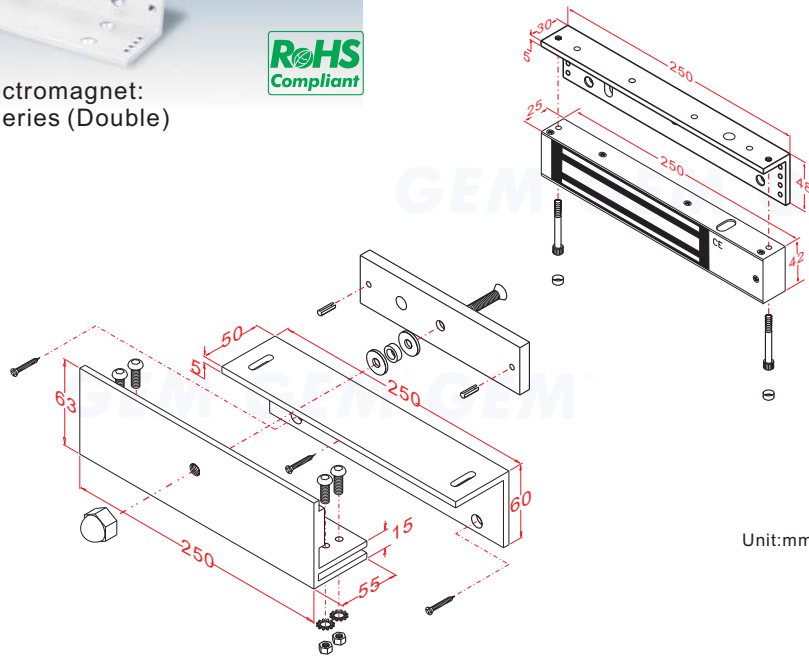

Application for the Electromagnet:
10001 Series 10005 Series (Double)

Installation Steps of LZ bracket for In-swinging doors

1 Find a mounting location on the door frame for the L bracket. Make sure that the door is still closeable.

2 Tighten the electromagnetic lock on the L bracket by using the fixing screw.

3 Assemble the Z bracket, and make sure that the Z bracket is adjustable.

4 Insert the guide pins into the armature plate.

5 Put one rubber washer between armature plate and the Z bracket.

6 Close the door. Measure the correct position by bringing the armature plate close to the contact surface of the electromagnetic lock.

7 Turn on the power of EM-Lock, and let the armature plate bonds to the EM-lock. Adjust the position between the Z bracket and the door frame.