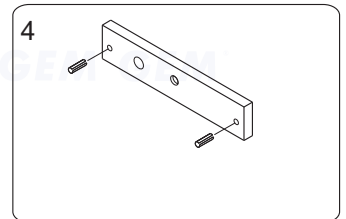

Application for the Electromagnet:
10001 Series 10005 Series (Double)

Installation Steps of LZ bracket for In-swinging doors

1 Find a mounting location on the door frame for the L bracket. Make sure that the door is still closeable.

2 Tighten the electromagnetic lock on the L bracket by using the fixing screw.

3 Assemble the Z bracket, and make sure that the Z bracket is adjustable.

4 Insert the guide pins into the armature plate.

5 Put one rubber washer between armature plate and the Z bracket.

6 Close the door. Measure the correct position by bringing the armature plate close to the contact surface of the electromagnetic lock.

7 Turn on the power of EM-Lock, and let the armature plate bonds to the EM-lock. Adjust the position between the Z bracket and the door frame.