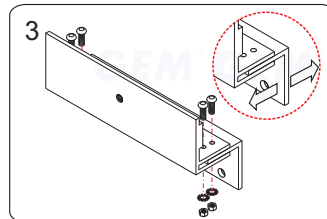

Application for the Electromagnet:
10001 Series 10005 Series (Double)

Installation Steps of LZ bracket for In-swinging doors

1 Find a mounting location on the door frame for the L bracket. Make sure that the door is still closeable.

2 Tighten the electromagnetic lock on the L bracket by using the fixing screw.

3 Assemble the Z bracket, and make sure that the Z bracket is adjustable.

4 Insert the guide pins into the armature plate.

5 Put one rubber washer between armature plate and the Z bracket.

6 Close the door. Measure the correct position by bringing the armature plate close to the contact surface of the electromagnetic lock.

7 Turn on the power of EM-Lock, and let the armature plate bonds to the EM-lock. Adjust the position between the Z bracket and the door frame.