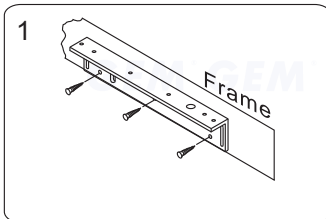

Application for the Electromagnet:
10001 Series 10005 Series (Double)

Installation Steps of LZ bracket for In-swinging doors

1 Find a mounting location on the door frame for the L bracket. Make sure that the door is still closeable.

2 Tighten the electromagnetic lock on the L bracket by using the fixing screw.

3 Assemble the Z bracket, and make sure that the Z bracket is adjustable.

4 Insert the guide pins into the armature plate.

5 Put one rubber washer between armature plate and the Z bracket.

6 Close the door. Measure the correct position by bringing the armature plate close to the contact surface of the electromagnetic lock.

7 Turn on the power of EM-Lock, and let the armature plate bonds to the EM-lock. Adjust the position between the Z bracket and the door frame.