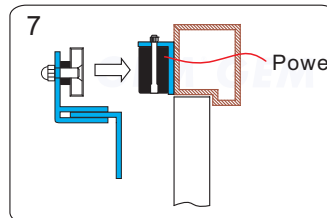

Application for the Electromagnet:
10001 Series 10005 Series (Double)

Installation Steps of LZ bracket for In-swinging doors

1 Find a mounting location on the door frame for the L bracket. Make sure that the door is still closeable.

2 Tighten the electromagnetic lock on the L bracket by using the fixing screw.

3 Assemble the Z bracket, and make sure that the Z bracket is adjustable.

4 Insert the guide pins into the armature plate.

5 Put one rubber washer between armature plate and the Z bracket.

6 Close the door. Measure the correct position by bringing the armature plate close to the contact surface of the electromagnetic lock.

7 Turn on the power of EM-Lock, and let the armature plate bonds to the EM-lock. Adjust the position between the Z bracket and the door frame.