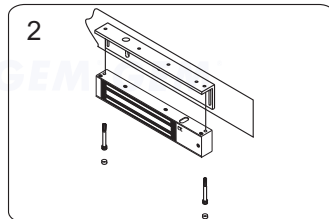

Application for the Electromagnet:
10001 Series 10005 Series (Double)

Installation Steps of LZ bracket for In-swinging doors

1 Find a mounting location on the door frame for the L bracket. Make sure that the door is still closeable.

2 Tighten the electromagnetic lock on the L bracket by using the fixing screw.

3 Assemble the Z bracket, and make sure that the Z bracket is adjustable.

4 Insert the guide pins into the armature plate.

5 Put one rubber washer between armature plate and the Z bracket.

6 Close the door. Measure the correct position by bringing the armature plate close to the contact surface of the electromagnetic lock.

7 Turn on the power of EM-Lock, and let the armature plate bonds to the EM-lock. Adjust the position between the Z bracket and the door frame.