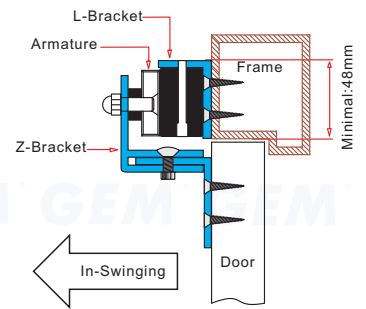

Application for the Electromagnet:
10001 Series 10005 Series (Double)

Installation Steps of LZ bracket for In-swinging doors

1 Find a mounting location on the door frame for the L bracket. Make sure that the door is still closeable.

2 Tighten the electromagnetic lock on the L bracket by using the fixing screw.

3 Assemble the Z bracket, and make sure that the Z bracket is adjustable.

4 Insert the guide pins into the armature plate.

5 Put one rubber washer between armature plate and the Z bracket.

6 Close the door. Measure the correct position by bringing the armature plate close to the contact surface of the electromagnetic lock.

7 Turn on the power of EM-Lock, and let the armature plate bonds to the EM-lock. Adjust the position between the Z bracket and the door frame.