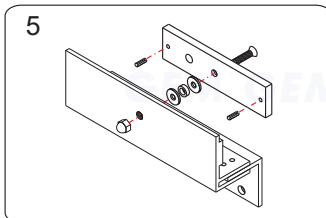

Application for the Electromagnet:
10001 Series 10005 Series (Double)

Installation Steps of LZ bracket for In-swinging doors

1 Find a mounting location on the door frame for the L bracket. Make sure that the door is still closeable.

2 Tighten the electromagnetic lock on the L bracket by using the fixing screw.

3 Assemble the Z bracket, and make sure that the Z bracket is adjustable.

4 Insert the guide pins into the armature plate.

5 Put one rubber washer between armature plate and the Z bracket.

6 Close the door. Measure the correct position by bringing the armature plate close to the contact surface of the electromagnetic lock.

7 Turn on the power of EM-Lock, and let the armature plate bonds to the EM-lock. Adjust the position between the Z bracket and the door frame.