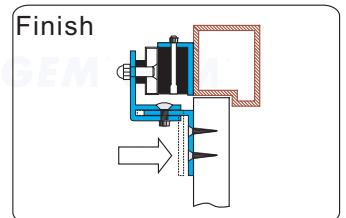

Application for the Electromagnet:
10001 Series 10005 Series (Double)

Installation Steps of LZ bracket for In-swinging doors

1 Find a mounting location on the door frame for the L bracket. Make sure that the door is still closeable.

2 Tighten the electromagnetic lock on the L bracket by using the fixing screw.

3 Assemble the Z bracket, and make sure that the Z bracket is adjustable.

4 Insert the guide pins into the armature plate.

5 Put one rubber washer between armature plate and the Z bracket.

6 Close the door. Measure the correct position by bringing the armature plate close to the contact surface of the electromagnetic lock.

7 Turn on the power of EM-Lock, and let the armature plate bonds to the EM-lock. Adjust the position between the Z bracket and the door frame.