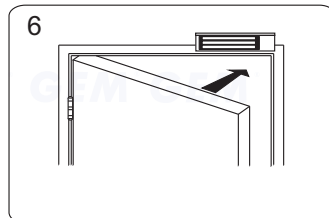

Application for the Electromagnet:
10001 Series 10005 Series (Double)

Installation Steps of LZ bracket for In-swinging doors

1 Find a mounting location on the door frame for the L bracket. Make sure that the door is still closeable.

2 Tighten the electromagnetic lock on the L bracket by using the fixing screw.

3 Assemble the Z bracket, and make sure that the Z bracket is adjustable.

4 Insert the guide pins into the armature plate.

5 Put one rubber washer between armature plate and the Z bracket.

6 Close the door. Measure the correct position by bringing the armature plate close to the contact surface of the electromagnetic lock.

7 Turn on the power of EM-Lock, and let the armature plate bonds to the EM-lock. Adjust the position between the Z bracket and the door frame.