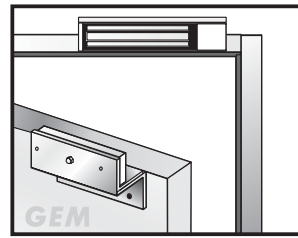

Application for the Electromagnet:
10001 Series 10005 Series (Double)

Installation Steps of LZ bracket for In-swinging doors

1 Find a mounting location on the door frame for the L bracket. Make sure that the door is still closeable.

2 Tighten the electromagnetic lock on the L bracket by using the fixing screw.

3 Assemble the Z bracket, and make sure that the Z bracket is adjustable.

4 Insert the guide pins into the armature plate.

5 Put one rubber washer between armature plate and the Z bracket.

6 Close the door. Measure the correct position by bringing the armature plate close to the contact surface of the electromagnetic lock.

7 Turn on the power of EM-Lock, and let the armature plate bonds to the EM-lock. Adjust the position between the Z bracket and the door frame.