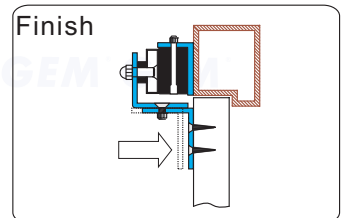

Application for the Electromagnet:
10001 Series 10005 Series (Double)

Installation Steps of LZ bracket for In-swinging doors

1 Find a mounting location on the door frame for the L bracket. Make sure that the door is still closeable.

2 Tighten the electromagnetic lock on the L bracket by using the fixing screw.

3 Assemble the Z bracket, and make sure that the Z bracket is adjustable.

4 Insert the guide pins into the armature plate.

5 Put one rubber washer between armature plate and the Z bracket.

6 Close the door. Measure the correct position by bringing the armature plate close to the contact surface of the electromagnetic lock.

7 Turn on the power of EM-Lock, and let the armature plate bonds to the EM-lock. Adjust the position between the Z bracket and the door frame.