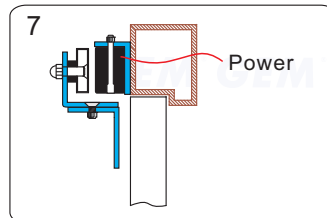

Application for the Electromagnet:
10001 Series 10005 Series (Double)

Installation Steps of LZ bracket for In-swinging doors

1 Find a mounting location on the door frame for the L bracket. Make sure that the door is still closeable.

2 Tighten the electromagnetic lock on the L bracket by using the fixing screw.

3 Assemble the Z bracket, and make sure that the Z bracket is adjustable.

4 Insert the guide pins into the armature plate.

5 Put one rubber washer between armature plate and the Z bracket.

6 Close the door. Measure the correct position by bringing the armature plate close to the contact surface of the electromagnetic lock.

7 Turn on the power of EM-Lock, and let the armature plate bonds to the EM-lock. Adjust the position between the Z bracket and the door frame.