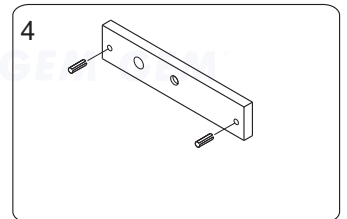

Application for the Electromagnet:
10001 Series 10005 Series (Double)

Installation Steps of LZ bracket for In-swinging doors

1 Find a mounting location on the door frame for the L bracket. Make sure that the door is still closeable.

2 Tighten the electromagnetic lock on the L bracket by using the fixing screw.

3 Assemble the Z bracket, and make sure that the Z bracket is adjustable.

4 Insert the guide pins into the armature plate.

5 Put one rubber washer between armature plate and the Z bracket.

6 Close the door. Measure the correct position by bringing the armature plate close to the contact surface of the electromagnetic lock.

7 Turn on the power of EM-Lock, and let the armature plate bonds to the EM-lock. Adjust the position between the Z bracket and the door frame.