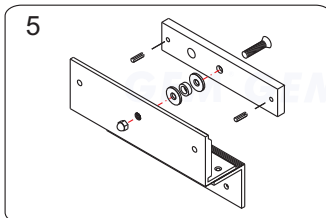

Application for the Electromagnet:
10001 Series 10005 Series (Double)

Installation Steps of LZ bracket for In-swinging doors

1 Find a mounting location on the door frame for the L bracket. Make sure that the door is still closeable.

2 Tighten the electromagnetic lock on the L bracket by using the fixing screw.

3 Assemble the Z bracket, and make sure that the Z bracket is adjustable.

4 Insert the guide pins into the armature plate.

5 Put one rubber washer between armature plate and the Z bracket.

6 Close the door. Measure the correct position by bringing the armature plate close to the contact surface of the electromagnetic lock.

7 Turn on the power of EM-Lock, and let the armature plate bonds to the EM-lock. Adjust the position between the Z bracket and the door frame.