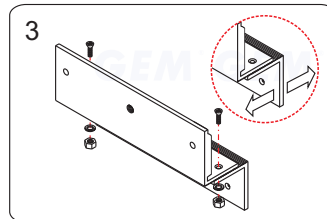

Application for the Electromagnet:
10001 Series 10005 Series (Double)

Installation Steps of LZ bracket for In-swinging doors

1 Find a mounting location on the door frame for the L bracket. Make sure that the door is still closeable.

2 Tighten the electromagnetic lock on the L bracket by using the fixing screw.

3 Assemble the Z bracket, and make sure that the Z bracket is adjustable.

4 Insert the guide pins into the armature plate.

5 Put one rubber washer between armature plate and the Z bracket.

6 Close the door. Measure the correct position by bringing the armature plate close to the contact surface of the electromagnetic lock.

7 Turn on the power of EM-Lock, and let the armature plate bonds to the EM-lock. Adjust the position between the Z bracket and the door frame.