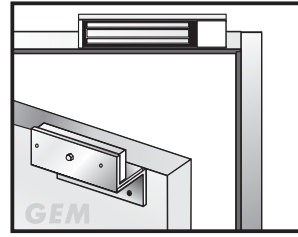

Application for the Electromagnet:
10001 Series 10005 Series (Double)

Installation Steps of LZ bracket for In-swinging doors

1 Find a mounting location on the door frame for the L bracket. Make sure that the door is still closeable.

2 Tighten the electromagnetic lock on the L bracket by using the fixing screw.

3 Assemble the Z bracket, and make sure that the Z bracket is adjustable.

4 Insert the guide pins into the armature plate.

5 Put one rubber washer between armature plate and the Z bracket.

6 Close the door. Measure the correct position by bringing the armature plate close to the contact surface of the electromagnetic lock.

7 Turn on the power of EM-Lock, and let the armature plate bonds to the EM-lock. Adjust the position between the Z bracket and the door frame.