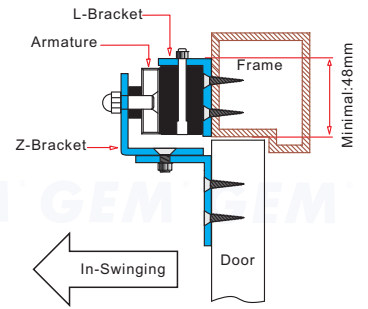

Application for the Electromagnet:
10001 Series 10005 Series (Double)

Installation Steps of LZ bracket for In-swinging doors

1 Find a mounting location on the door frame for the L bracket. Make sure that the door is still closeable.

2 Tighten the electromagnetic lock on the L bracket by using the fixing screw.

3 Assemble the Z bracket, and make sure that the Z bracket is adjustable.

4 Insert the guide pins into the armature plate.

5 Put one rubber washer between armature plate and the Z bracket.

6 Close the door. Measure the correct position by bringing the armature plate close to the contact surface of the electromagnetic lock.

7 Turn on the power of EM-Lock, and let the armature plate bonds to the EM-lock. Adjust the position between the Z bracket and the door frame.