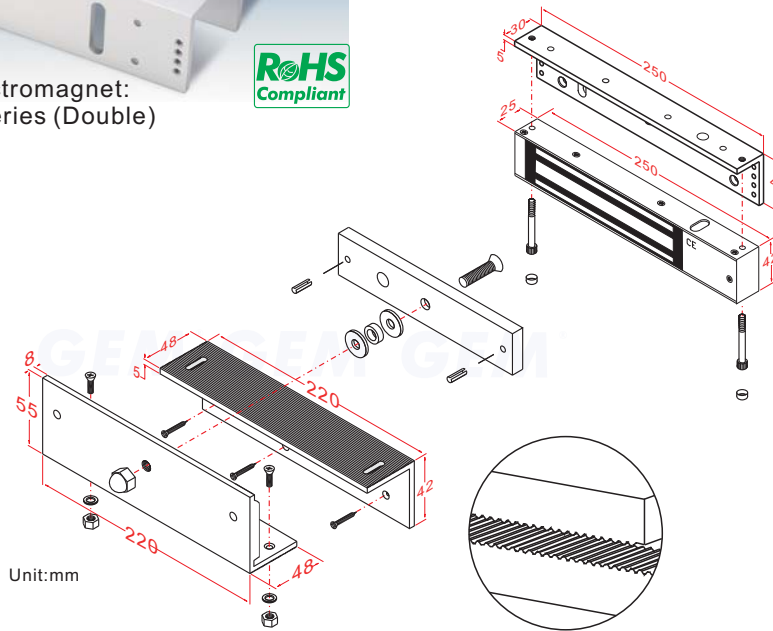

Application for the Electromagnet:
10001 Series 10005 Series (Double)

Installation Steps of LZ bracket for In-swinging doors

1 Find a mounting location on the door frame for the L bracket. Make sure that the door is still closeable.

2 Tighten the electromagnetic lock on the L bracket by using the fixing screw.

3 Assemble the Z bracket, and make sure that the Z bracket is adjustable.

4 Insert the guide pins into the armature plate.

5 Put one rubber washer between armature plate and the Z bracket.

6 Close the door. Measure the correct position by bringing the armature plate close to the contact surface of the electromagnetic lock.

7 Turn on the power of EM-Lock, and let the armature plate bonds to the EM-lock. Adjust the position between the Z bracket and the door frame.