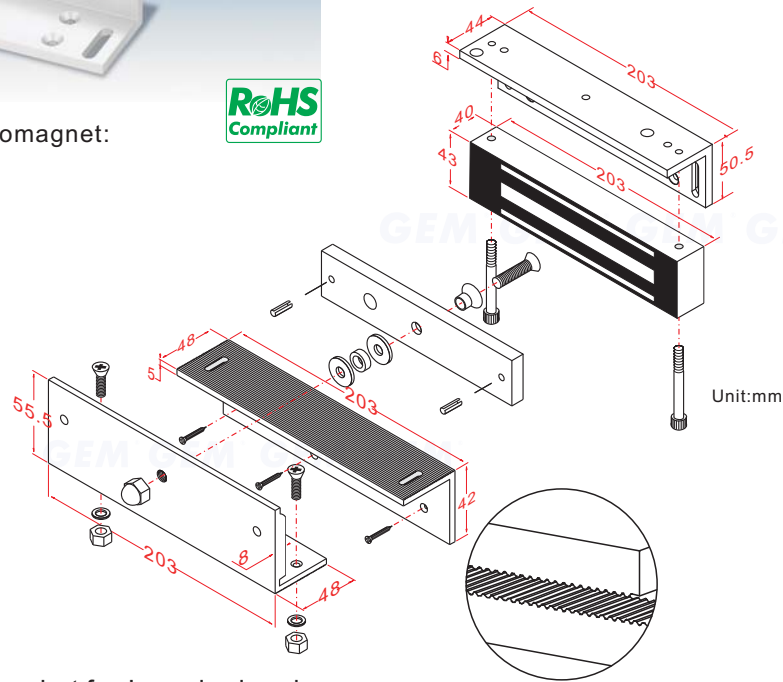

Application for the Electromagnet:
GL600-S

Unit:mm

Installation Steps of LZ bracket for In-swinging doors

1 Find a mounting location on the door frame for the L bracket. Make sure that the door is still closeable.

2 Tighten the electromagnetic lock on the L bracket by using the fixing screw.

3 Assemble the Z bracket, and make sure that the Z bracket is adjustable.

4 Insert the guide pins into the armature plate.

5 Put one rubber washer between armature plate and the Z bracket.

6 Close the door. Measure the correct position by bringing the armature plate close to the contact surface of the electromagnetic lock.

7 Turn on the power of EM-Lock, and let the armature plate bonds to the EM-lock. Adjust the position between the Z bracket and the door frame.

Finish Once the position is correct, use the screws to permanently mount the Z bracket on the door frame. This should be the last step.

GIANNI INDUSTRIES, INC.

No. 13, Zhong Sing Road, Tu-Cheng Industrial Zone,
Tu-Cheng City, Taipei, Taiwan 23678
Tel: 886-2 2267 7986 / Fax: 886-2 2267 9876
E-Mail: info@gianni.com.tw
Website: gianni.tw
Copyright 2008 Gianni industries, inc. All rights reserved.
DM-CA-LZ-GL600 Ver. C Published on 2008.05.29