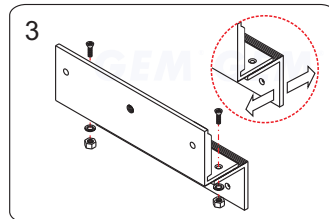

Application for the Electromagnet:
GL600-S

Unit:mm

Installation Steps of LZ bracket for In-swinging doors

1 Find a mounting location on the door frame for the L bracket. Make sure that the door is still closeable.

2 Tighten the electromagnetic lock on the L bracket by using the fixing screw.

3 Assemble the Z bracket, and make sure that the Z bracket is adjustable.

4 Insert the guide pins into the armature plate.

5 Put one rubber washer between armature plate and the Z bracket.

6 Close the door. Measure the correct position by bringing the armature plate close to the contact surface of the electromagnetic lock.

7 Turn on the power of EM-Lock, and let the armature plate bonds to the EM-lock. Adjust the position between the Z bracket and the door frame.