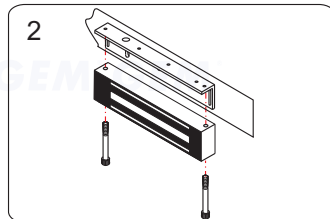

Application for the Electromagnet:
GL600-S

Unit:mm

Installation Steps of LZ bracket for In-swinging doors

1 Find a mounting location on the door frame for the L bracket. Make sure that the door is still closeable.

2 Tighten the electromagnetic lock on the L bracket by using the fixing screw.

3 Assemble the Z bracket, and make sure that the Z bracket is adjustable.

4 Insert the guide pins into the armature plate.

5 Put one rubber washer between armature plate and the Z bracket.

6 Close the door. Measure the correct position by bringing the armature plate close to the contact surface of the electromagnetic lock.

7 Turn on the power of EM-Lock, and let the armature plate bonds to the EM-lock. Adjust the position between the Z bracket and the door frame.