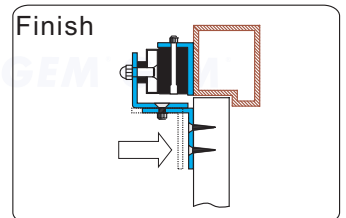

Application for the Electromagnet:
GL600-S

Unit:mm

Installation Steps of LZ bracket for In-swinging doors

1 Find a mounting location on the door frame for the L bracket. Make sure that the door is still closeable.

2 Tighten the electromagnetic lock on the L bracket by using the fixing screw.

3 Assemble the Z bracket, and make sure that the Z bracket is adjustable.

4 Insert the guide pins into the armature plate.

5 Put one rubber washer between armature plate and the Z bracket.

6 Close the door. Measure the correct position by bringing the armature plate close to the contact surface of the electromagnetic lock.

7 Turn on the power of EM-Lock, and let the armature plate bonds to the EM-lock. Adjust the position between the Z bracket and the door frame.