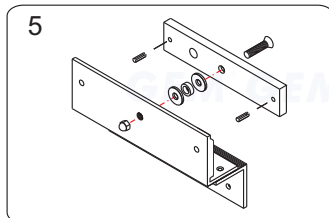

Application for the Electromagnet:
GL600-S

Unit:mm

Installation Steps of LZ bracket for In-swinging doors

1 Find a mounting location on the door frame for the L bracket. Make sure that the door is still closeable.

2 Tighten the electromagnetic lock on the L bracket by using the fixing screw.

3 Assemble the Z bracket, and make sure that the Z bracket is adjustable.

4 Insert the guide pins into the armature plate.

5 Put one rubber washer between armature plate and the Z bracket.

6 Close the door. Measure the correct position by bringing the armature plate close to the contact surface of the electromagnetic lock.

7 Turn on the power of EM-Lock, and let the armature plate bonds to the EM-lock. Adjust the position between the Z bracket and the door frame.