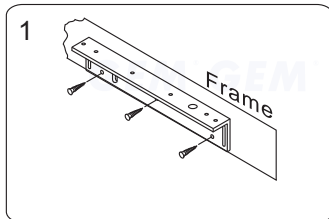

Application for the Electromagnet:
GL600-S

Unit:mm

Installation Steps of LZ bracket for In-swinging doors

1 Find a mounting location on the door frame for the L bracket. Make sure that the door is still closeable.

2 Tighten the electromagnetic lock on the L bracket by using the fixing screw.

3 Assemble the Z bracket, and make sure that the Z bracket is adjustable.

4 Insert the guide pins into the armature plate.

5 Put one rubber washer between armature plate and the Z bracket.

6 Close the door. Measure the correct position by bringing the armature plate close to the contact surface of the electromagnetic lock.

7 Turn on the power of EM-Lock, and let the armature plate bonds to the EM-lock. Adjust the position between the Z bracket and the door frame.