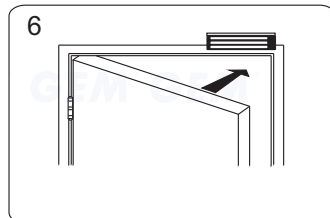

Application for the Electromagnet:
GL600-S

Unit:mm

Installation Steps of LZ bracket for In-swinging doors

1 Find a mounting location on the door frame for the L bracket. Make sure that the door is still closeable.

2 Tighten the electromagnetic lock on the L bracket by using the fixing screw.

3 Assemble the Z bracket, and make sure that the Z bracket is adjustable.

4 Insert the guide pins into the armature plate.

5 Put one rubber washer between armature plate and the Z bracket.

6 Close the door. Measure the correct position by bringing the armature plate close to the contact surface of the electromagnetic lock.

7 Turn on the power of EM-Lock, and let the armature plate bonds to the EM-lock. Adjust the position between the Z bracket and the door frame.