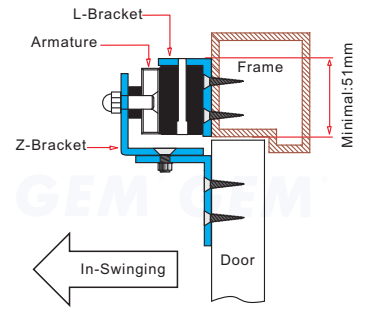

Application for the Electromagnet:
GL600-S

Unit:mm

Installation Steps of LZ bracket for In-swinging doors

1 Find a mounting location on the door frame for the L bracket. Make sure that the door is still closeable.

2 Tighten the electromagnetic lock on the L bracket by using the fixing screw.

3 Assemble the Z bracket, and make sure that the Z bracket is adjustable.

4 Insert the guide pins into the armature plate.

5 Put one rubber washer between armature plate and the Z bracket.

6 Close the door. Measure the correct position by bringing the armature plate close to the contact surface of the electromagnetic lock.

7 Turn on the power of EM-Lock, and let the armature plate bonds to the EM-lock. Adjust the position between the Z bracket and the door frame.