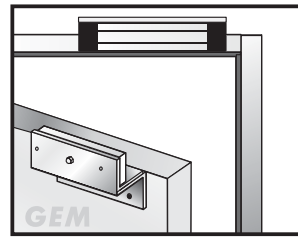

Application for the Electromagnet:
GL600-S

Unit:mm

Installation Steps of LZ bracket for In-swinging doors

1 Find a mounting location on the door frame for the L bracket. Make sure that the door is still closeable.

2 Tighten the electromagnetic lock on the L bracket by using the fixing screw.

3 Assemble the Z bracket, and make sure that the Z bracket is adjustable.

4 Insert the guide pins into the armature plate.

5 Put one rubber washer between armature plate and the Z bracket.

6 Close the door. Measure the correct position by bringing the armature plate close to the contact surface of the electromagnetic lock.

7 Turn on the power of EM-Lock, and let the armature plate bonds to the EM-lock. Adjust the position between the Z bracket and the door frame.