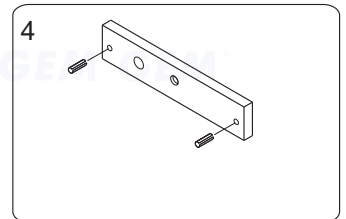

Application for the Electromagnet:
GL600-S

Unit:mm

Installation Steps of LZ bracket for In-swinging doors

1 Find a mounting location on the door frame for the L bracket. Make sure that the door is still closeable.

2 Tighten the electromagnetic lock on the L bracket by using the fixing screw.

3 Assemble the Z bracket, and make sure that the Z bracket is adjustable.

4 Insert the guide pins into the armature plate.

5 Put one rubber washer between armature plate and the Z bracket.

6 Close the door. Measure the correct position by bringing the armature plate close to the contact surface of the electromagnetic lock.

7 Turn on the power of EM-Lock, and let the armature plate bonds to the EM-lock. Adjust the position between the Z bracket and the door frame.