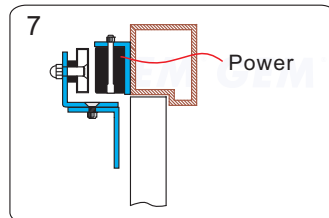

Application for the Electromagnet:
GL600-S

Unit:mm

Installation Steps of LZ bracket for In-swinging doors

1 Find a mounting location on the door frame for the L bracket. Make sure that the door is still closeable.

2 Tighten the electromagnetic lock on the L bracket by using the fixing screw.

3 Assemble the Z bracket, and make sure that the Z bracket is adjustable.

4 Insert the guide pins into the armature plate.

5 Put one rubber washer between armature plate and the Z bracket.

6 Close the door. Measure the correct position by bringing the armature plate close to the contact surface of the electromagnetic lock.

7 Turn on the power of EM-Lock, and let the armature plate bonds to the EM-lock. Adjust the position between the Z bracket and the door frame.