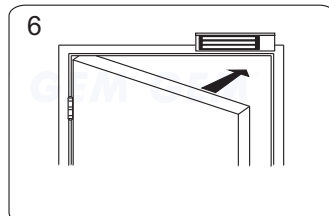

#### Installation Steps of LZ bracket for In-swinging doors

1 Find a mounting location on the door frame for the L bracket. Make sure that the door is still closeable.

2 Slide the electromagnetic lock to fit with the mounting plate and tighten the electromagnetic lock on the L bracket.

3 Assemble the Z bracket, and make sure that the Z bracket is adjustable.

4 Insert the guide pins into the armature plate.

5 Put one rubber washer between armature plate and the Z bracket.

6 Close the door. Measure the correct position by bringing the armature plate close to the contact surface of the electromagnetic lock.