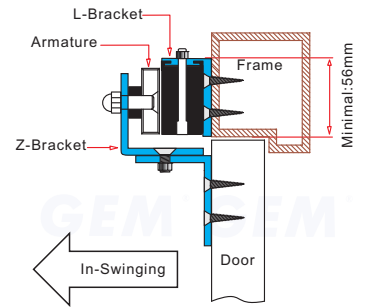

Application for the Electromagnet:
EM-NH350 Series

Unit:mm

Installation Steps of LZ bracket for In-swinging doors

1 Find a mounting location on the door frame for the L bracket. Make sure that the door is still closeable.

2 Slide the electromagnetic lock to fit with the mounting plate and tighten the electromagnetic lock on the L bracket.

3 Assemble the Z bracket, and make sure that the Z bracket is adjustable.

4 Insert the guide pins into the armature plate.

5 Put one rubber washer between armature plate and the Z bracket.

6 Close the door. Measure the correct position by bringing the armature plate close to the contact surface of the electromagnetic lock.

7 Turn on the power of EM-Lock, and let the armature plate bonds to the EM-lock. Adjust the position between the Z bracket and the door frame.

Finish

Once the position is correct, use the screws to permanently mount the Z bracket on the door frame. This should be the last step.

GIANNI INDUSTRIES, INC.

No. 13, Zhong Sing Road, Tu-Cheng Industrial Zone,
Tu-Cheng City, Taipei, Taiwan 23678
Tel: 886-2 2267 7986 / Fax: 886-2 2267 9876
E-Mail: info@gianni.com.tw
Website: gianni.tw
Copyright 2008 Gianni industries, inc. All rights reserved.
DM-CA-LZ-NH-350N Ver. A Published on 2008.06.18

The products are manufactured under an ISO 9001 & QC 080000 Certified Quality Management Program environment back its product quality, performance and commitment to customer satisfaction.