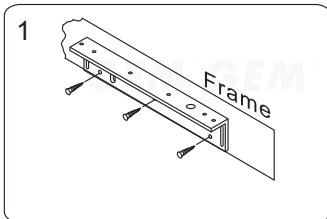

#### Installation Steps of LZ bracket for In-swinging doors

1 Find a mounting location on the door frame for the L bracket. Make sure that the door is still closeable.

2 Slide the electromagnetic lock to fit with the mounting plate and tighten the electromagnetic lock on the L bracket.

3 Assemble the Z bracket, and make sure that the Z bracket is adjustable.

4 Insert the guide pins into the armature plate.

5 Put one rubber washer between armature plate and the Z bracket.

6 Close the door. Measure the correct position by bringing the armature plate close to the contact surface of the electromagnetic lock.