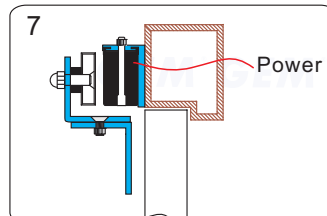

#### Installation Steps of LZ bracket for In-swinging doors

1 Find a mounting location on the door frame for the L bracket. Make sure that the door is still closeable.

2 Slide the electromagnetic lock to fit with the mounting plate and tighten the electromagnetic lock on the L bracket.

3 Assemble the Z bracket, and make sure that the Z bracket is adjustable.

4 Insert the guide pins into the armature plate.

5 Put one rubber washer between armature plate and the Z bracket.

6 Close the door. Measure the correct position by bringing the armature plate close to the contact surface of the electromagnetic lock.

7 Turn on the power of EM-Lock, and let the armature plate bonds to the EM-lock. Adjust the position between the Z bracket and the door frame.

Finish

Once the position is correct, use the screws to permanently mount the Z bracket on the door frame. This should be the last step.