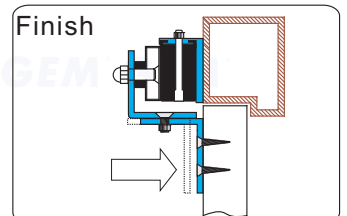

#### Installation Steps of LZ bracket for In-swinging doors

1 Find a mounting location on the door frame for the L bracket. Make sure that the door is still closeable.

2 Slide the electromagnetic lock to fit with the mounting plate and tighten the electromagnetic lock on the L bracket.

3 Assemble the Z bracket, and make sure that the Z bracket is adjustable.

4 Insert the guide pins into the armature plate.

5 Put one rubber washer between armature plate and the Z bracket.

6 Close the door. Measure the correct position by bringing the armature plate close to the contact surface of the electromagnetic lock.

7 Turn on the power of EM-Lock, and let the armature plate bonds to the EM-lock. Adjust the position between the Z bracket and the door frame.

Finish

Once the position is correct, use the screws to permanently mount the Z bracket on the door frame. This should be the last step.