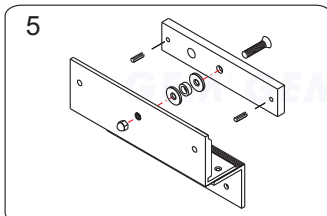

#### Installation Steps of LZ bracket for In-swinging doors

1 Find a mounting location on the door frame for the L bracket. Make sure that the door is still closeable.

2 Slide the electromagnetic lock to fit with the mounting plate and tighten the electromagnetic lock on the L bracket.

3 Assemble the Z bracket, and make sure that the Z bracket is adjustable.

4 Insert the guide pins into the armature plate.

5 Put one rubber washer between armature plate and the Z bracket.

6 Close the door. Measure the correct position by bringing the armature plate close to the contact surface of the electromagnetic lock.

7 Turn on the power of EM-Lock, and let the armature plate bonds to the EM-lock. Adjust the position between the Z bracket and the door frame.

Finish

Once the position is correct, use the screws to permanently mount the Z bracket on the door frame. This should be the last step.