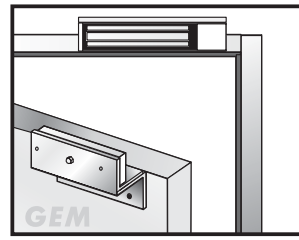

Application for the Electromagnet:
EM-NH350 Series

Unit:mm

Installation Steps of LZ bracket for In-swinging doors

1 Find a mounting location on the door frame for the L bracket. Make sure that the door is still closeable.

2 Slide the electromagnetic lock to fit with the mounting plate and tighten the electromagnetic lock on the L bracket.

3 Assemble the Z bracket, and make sure that the Z bracket is adjustable.

4 Insert the guide pins into the armature plate.

5 Put one rubber washer between armature plate and the Z bracket.

6 Close the door. Measure the correct position by bringing the armature plate close to the contact surface of the electromagnetic lock.

7 Turn on the power of EM-Lock, and let the armature plate bonds to the EM-lock. Adjust the position between the Z bracket and the door frame.

Finish

Once the position is correct, use the screws to permanently mount the Z bracket on the door frame. This should be the last step.

GIANNI INDUSTRIES, INC.

No. 13, Zhong Sing Road, Tu-Cheng Industrial Zone,
Tu-Cheng City, Taipei, Taiwan 23678
Tel: 886-2 2267 7986 / Fax: 886-2 2267 9876
E-Mail: info@gianni.com.tw
Website: gianni.tw
Copyright 2008 Gianni industries, inc. All rights reserved.
DM-CA-LZ-NH-350N Ver. A Published on 2008.06.18

The products are manufactured under an ISO 9001 & QC 080000 Certified Quality Management Program environment back its product quality, performance and commitment to customer satisfaction.