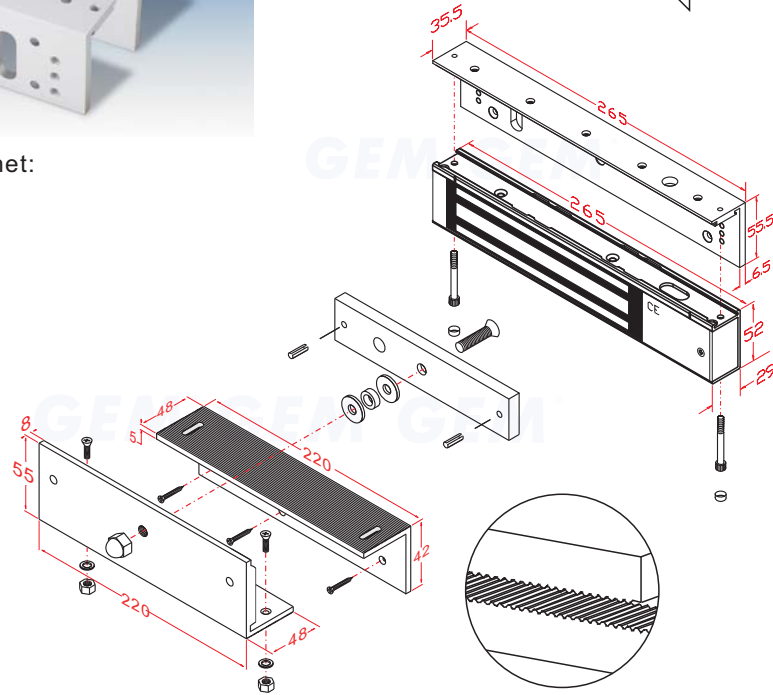

Application for the Electromagnet:
EM-NH350 Series

Unit:mm

Installation Steps of LZ bracket for In-swinging doors

1 Find a mounting location on the door frame for the L bracket. Make sure that the door is still closeable.

2 Slide the electromagnetic lock to fit with the mounting plate and tighten the electromagnetic lock on the L bracket.

3 Assemble the Z bracket, and make sure that the Z bracket is adjustable.

4 Insert the guide pins into the armature plate.

5 Put one rubber washer between armature plate and the Z bracket.

6 Close the door. Measure the correct position by bringing the armature plate close to the contact surface of the electromagnetic lock.

7 Turn on the power of EM-Lock, and let the armature plate bonds to the EM-lock. Adjust the position between the Z bracket and the door frame.

Finish

Once the position is correct, use the screws to permanently mount the Z bracket on the door frame. This should be the last step.

GIANNI INDUSTRIES, INC.

No. 13, Zhong Sing Road, Tu-Cheng Industrial Zone,
Tu-Cheng City, Taipei, Taiwan 23678
Tel: 886-2 2267 7986 / Fax: 886-2 2267 9876
E-Mail: info@gianni.com.tw
Website: gianni.tw
Copyright 2008 Gianni industries, inc. All rights reserved.
DM-CA-LZ-NH-350N Ver. A Published on 2008.06.18

The products are manufactured under an ISO 9001 & QC 080000 Certified Quality Management Program environment back its product quality, performance and commitment to customer satisfaction.