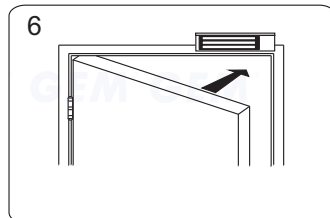

### Installation Steps of LZ bracket for In-swinging doors

1 Find a mounting location on the door frame for the L bracket. Make sure that the door is still closeable.

2 Slide the electromagnetic lock to fit with the mounting plate and tighten the electromagnetic lock on the L bracket.

3 Assemble the Z bracket, and make sure that the Z bracket is adjustable.

4 Insert the guide pins into the armature plate.

5 Put one rubber washer between armature plate and the Z bracket.

6 Close the door. Measure the correct position by bringing the armature plate close to the contact surface of the electromagnetic lock.