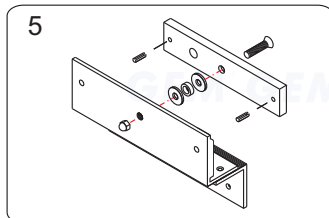

### Installation Steps of LZ bracket for In-swinging doors

1 Find a mounting location on the door frame for the L bracket. Make sure that the door is still closeable.

2 Slide the electromagnetic lock to fit with the mounting plate and tighten the electromagnetic lock on the L bracket.

3 Assemble the Z bracket, and make sure that the Z bracket is adjustable.

4 Insert the guide pins into the armature plate.

5 Put one rubber washer between armature plate and the Z bracket.

6 Close the door. Measure the correct position by bringing the armature plate close to the contact surface of the electromagnetic lock.

7 Turn on the power of EM-Lock, and let the armature plate bonds to the EM-lock. Adjust the position between the Z bracket and the door frame.

Finish

Once the position is correct, use the screws to permanently mount the Z bracket on the door frame. This should be the last step.