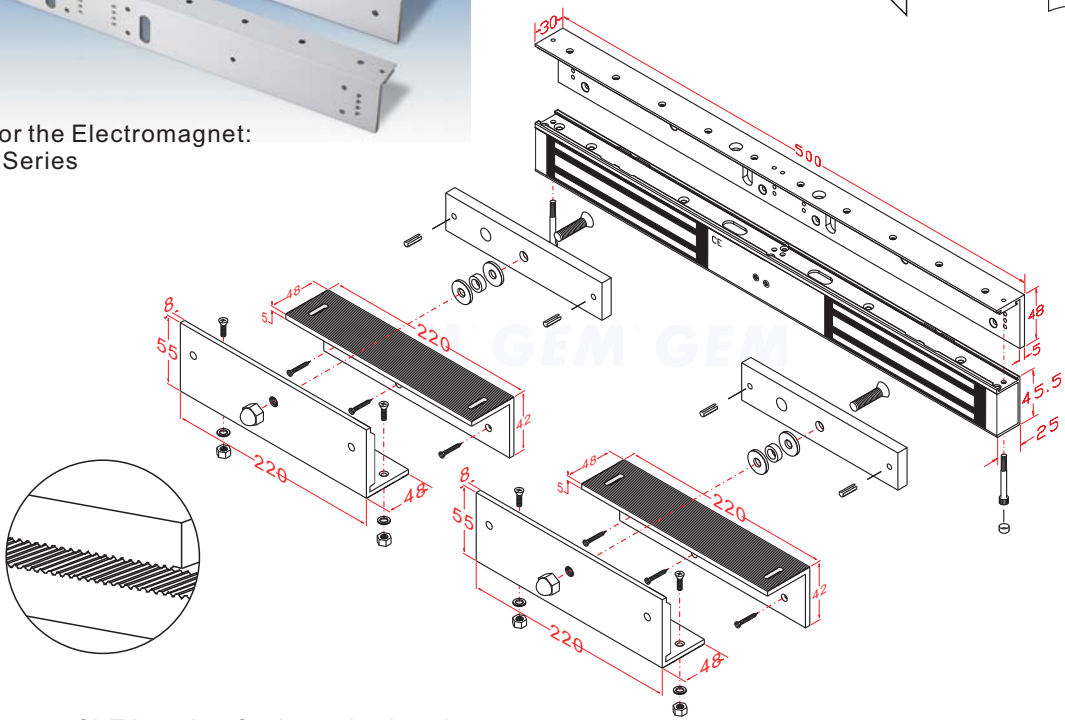

Application for the Electromagnet:
EM-NH2300 Series

Unit:mm

Installation Steps of LZ bracket for In-swinging doors

1 Find a mounting location on the door frame for the L bracket. Make sure that the door is still closeable.

2 Slide the electromagnetic lock to fit with the mounting plate and tighten the electromagnetic lock on the L bracket.

3 Assemble the Z bracket, and make sure that the Z bracket is adjustable.

4 Insert the guide pins into the armature plate.

5 Put one rubber washer between armature plate and the Z bracket.

6 Close the door. Measure the correct position by bringing the armature plate close to the contact surface of the electromagnetic lock.

7 Turn on the power of EM-Lock, and let the armature plate bonds to the EM-lock. Adjust the position between the Z bracket and the door frame.

Finish

Once the position is correct, use the screws to permanently mount the Z bracket on the door frame. This should be the last step.

GIANNI INDUSTRIES, INC.

No. 13, Zhong Sing Road, Tu-Cheng Industrial Zone,
Tu-Cheng City, Taipei, Taiwan 23678
Tel: 886-2 2267 7986 / Fax: 886-2 2267 9876
E-Mail: info@gianni.com.tw
Website: gianni.tw
Copyright 2008 Gianni industries, inc. All rights reserved.
DM-CA-LZ-NH2300N Ver. A Published on 2008.06.18

The products are manufactured under an ISO 9001 & QC 080000 Certified Quality Management Program environment back its product quality, performance and commitment to customer satisfaction.