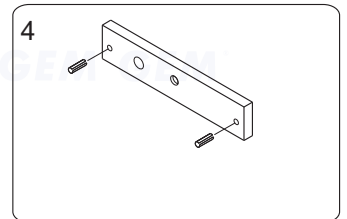

### Installation Steps of LZ bracket for In-swinging doors

1 Find a mounting location on the door frame for the L bracket. Make sure that the door is still closeable.

2 Slide the electromagnetic lock to fit with the mounting plate and tighten the electromagnetic lock on the L bracket.

3 Assemble the Z bracket, and make sure that the Z bracket is adjustable.

4 Insert the guide pins into the armature plate.

5 Put one rubber washer between armature plate and the Z bracket.

6 Close the door. Measure the correct position by bringing the armature plate close to the contact surface of the electromagnetic lock.

7 Turn on the power of EM-Lock, and let the armature plate bonds to the EM-lock. Adjust the position between the Z bracket and the door frame.

Finish

Once the position is correct, use the screws to permanently mount the Z bracket on the door frame. This should be the last step.