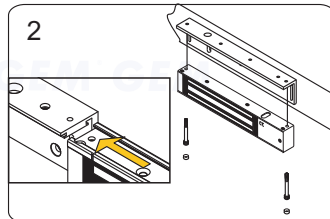

### Installation Steps of LZ bracket for In-swinging doors

1 Find a mounting location on the door frame for the L bracket. Make sure that the door is still closeable.

2 Slide the electromagnetic lock to fit with the mounting plate and tighten the electromagnetic lock on the L bracket.

3 Assemble the Z bracket, and make sure that the Z bracket is adjustable.

4 Insert the guide pins into the armature plate.

5 Put one rubber washer between armature plate and the Z bracket.

6 Close the door. Measure the correct position by bringing the armature plate close to the contact surface of the electromagnetic lock.

7 Turn on the power of EM-Lock, and let the armature plate bonds to the EM-lock. Adjust the position between the Z bracket and the door frame.

Finish

Once the position is correct, use the screws to permanently mount the Z bracket on the door frame. This should be the last step.