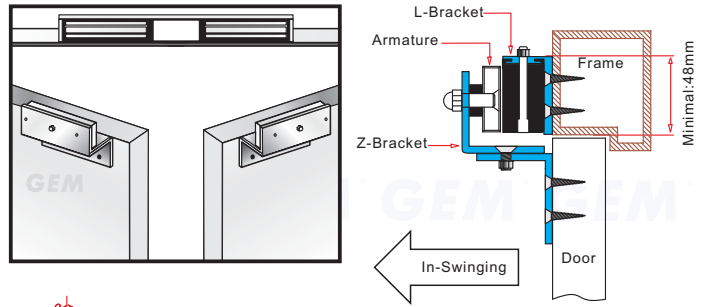

Application for the Electromagnet:
EM-NH2300 Series

Unit:mm

Installation Steps of LZ bracket for In-swinging doors

1 Find a mounting location on the door frame for the L bracket. Make sure that the door is still closeable.

2 Slide the electromagnetic lock to fit with the mounting plate and tighten the electromagnetic lock on the L bracket.

3 Assemble the Z bracket, and make sure that the Z bracket is adjustable.

4 Insert the guide pins into the armature plate.

5 Put one rubber washer between armature plate and the Z bracket.

6 Close the door. Measure the correct position by bringing the armature plate close to the contact surface of the electromagnetic lock.

7 Turn on the power of EM-Lock, and let the armature plate bonds to the EM-lock. Adjust the position between the Z bracket and the door frame.

Finish

Once the position is correct, use the screws to permanently mount the Z bracket on the door frame. This should be the last step.

GIANNI INDUSTRIES, INC.

No. 13, Zhong Sing Road, Tu-Cheng Industrial Zone,
Tu-Cheng City, Taipei, Taiwan 23678
Tel: 886-2 2267 7986 / Fax: 886-2 2267 9876
E-Mail: info@gianni.com.tw
Website: gianni.tw
Copyright 2008 Gianni industries, inc. All rights reserved.
DM-CA-LZ-NH2300N Ver. A Published on 2008.06.18

The products are manufactured under an ISO 9001 & QC 080000 Certified Quality Management Program environment back its product quality, performance and commitment to customer satisfaction.