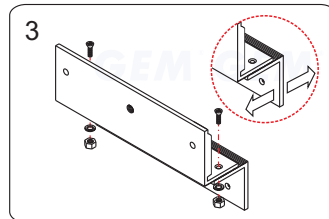

### Installation Steps of LZ bracket for In-swinging doors

1 Find a mounting location on the door frame for the L bracket. Make sure that the door is still closeable.

2 Slide the electromagnetic lock to fit with the mounting plate and tighten the electromagnetic lock on the L bracket.

3 Assemble the Z bracket, and make sure that the Z bracket is adjustable.

4 Insert the guide pins into the armature plate.

5 Put one rubber washer between armature plate and the Z bracket.

6 Close the door. Measure the correct position by bringing the armature plate close to the contact surface of the electromagnetic lock.

7 Turn on the power of EM-Lock, and let the armature plate bonds to the EM-lock. Adjust the position between the Z bracket and the door frame.

Finish

Once the position is correct, use the screws to permanently mount the Z bracket on the door frame. This should be the last step.