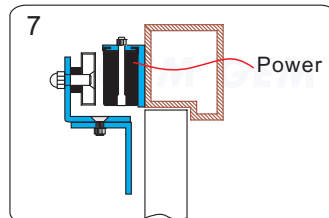

### Installation Steps of LZ bracket for In-swinging doors

1 Find a mounting location on the door frame for the L bracket. Make sure that the door is still closeable.

2 Slide the electromagnetic lock to fit with the mounting plate and tighten the electromagnetic lock on the L bracket.

3 Assemble the Z bracket, and make sure that the Z bracket is adjustable.

4 Insert the guide pins into the armature plate.

5 Put one rubber washer between armature plate and the Z bracket.

6 Close the door. Measure the correct position by bringing the armature plate close to the contact surface of the electromagnetic lock.

7 Turn on the power of EM-Lock, and let the armature plate bonds to the EM-lock. Adjust the position between the Z bracket and the door frame.

Finish

Once the position is correct, use the screws to permanently mount the Z bracket on the door frame. This should be the last step.