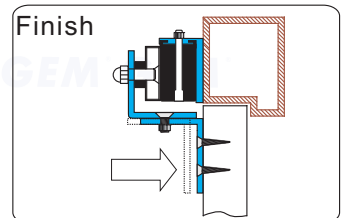

### Installation Steps of LZ bracket for In-swinging doors

1 Find a mounting location on the door frame for the L bracket. Make sure that the door is still closeable.

2 Slide the electromagnetic lock to fit with the mounting plate and tighten the electromagnetic lock on the L bracket.

3 Assemble the Z bracket, and make sure that the Z bracket is adjustable.

4 Insert the guide pins into the armature plate.

5 Put one rubber washer between armature plate and the Z bracket.

6 Close the door. Measure the correct position by bringing the armature plate close to the contact surface of the electromagnetic lock.

7 Turn on the power of EM-Lock, and let the armature plate bonds to the EM-lock. Adjust the position between the Z bracket and the door frame.

Finish

Once the position is correct, use the screws to permanently mount the Z bracket on the door frame. This should be the last step.