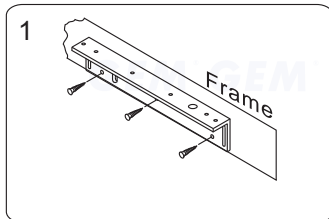

### Installation Steps of LZ bracket for In-swinging doors

1 Find a mounting location on the door frame for the L bracket. Make sure that the door is still closeable.

2 Slide the electromagnetic lock to fit with the mounting plate and tighten the electromagnetic lock on the L bracket.

3 Assemble the Z bracket, and make sure that the Z bracket is adjustable.

4 Insert the guide pins into the armature plate.

5 Put one rubber washer between armature plate and the Z bracket.

6 Close the door. Measure the correct position by bringing the armature plate close to the contact surface of the electromagnetic lock.