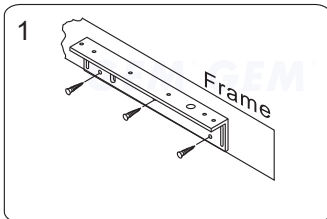

Application for the Electromagnet:
EM-NH2350 Series

Unit:mm

Installation Steps of LZ bracket for In-swinging doors

1 Find a mounting location on the door frame for the L bracket. Make sure that the door is still closeable.

2 Slide the electromagnetic lock to fit with the mounting plate and tighten the electromagnetic lock on the L bracket.

3 Assemble the Z bracket, and make sure that the Z bracket is adjustable.

4 Insert the guide pins into the armature plate.

5 Put one rubber washer between armature plate and the Z bracket.

6 Close the door. Measure the correct position by bringing the armature plate close to the contact surface of the electromagnetic lock.