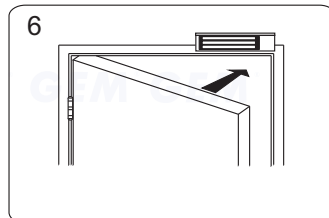

Application for the Electromagnet:
EM-NH2350 Series

Unit:mm

Installation Steps of LZ bracket for In-swinging doors

1 Find a mounting location on the door frame for the L bracket. Make sure that the door is still closeable.

2 Slide the electromagnetic lock to fit with the mounting plate and tighten the electromagnetic lock on the L bracket.

3 Assemble the Z bracket, and make sure that the Z bracket is adjustable.

4 Insert the guide pins into the armature plate.

5 Put one rubber washer between armature plate and the Z bracket.

6 Close the door. Measure the correct position by bringing the armature plate close to the contact surface of the electromagnetic lock.