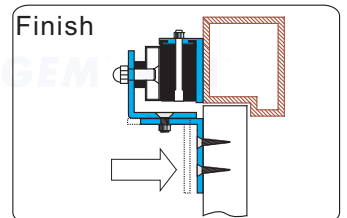

Application for the Electromagnet:
EM-NH2350 Series

Unit:mm

Installation Steps of LZ bracket for In-swinging doors

1 Find a mounting location on the door frame for the L bracket. Make sure that the door is still closeable.

2 Slide the electromagnetic lock to fit with the mounting plate and tighten the electromagnetic lock on the L bracket.

3 Assemble the Z bracket, and make sure that the Z bracket is adjustable.

4 Insert the guide pins into the armature plate.

5 Put one rubber washer between armature plate and the Z bracket.

6 Close the door. Measure the correct position by bringing the armature plate close to the contact surface of the electromagnetic lock.

7 Turn on the power of EM-Lock, and let the armature plate bonds to the EM-lock. Adjust the position between the Z bracket and the door frame.

Finish Once the position is correct, use the screws to permanently mount the Z bracket on the door frame. This should be the last step.