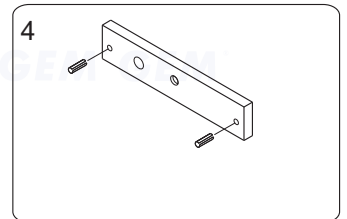

Application for the Electromagnet:
EM-NH2350 Series

Unit:mm

Installation Steps of LZ bracket for In-swinging doors

1 Find a mounting location on the door frame for the L bracket. Make sure that the door is still closeable.

2 Slide the electromagnetic lock to fit with the mounting plate and tighten the electromagnetic lock on the L bracket.

3 Assemble the Z bracket, and make sure that the Z bracket is adjustable.

4 Insert the guide pins into the armature plate.

5 Put one rubber washer between armature plate and the Z bracket.

6 Close the door. Measure the correct position by bringing the armature plate close to the contact surface of the electromagnetic lock.

7 Turn on the power of EM-Lock, and let the armature plate bonds to the EM-lock. Adjust the position between the Z bracket and the door frame.

Finish Once the position is correct, use the screws to permanently mount the Z bracket on the door frame. This should be the last step.