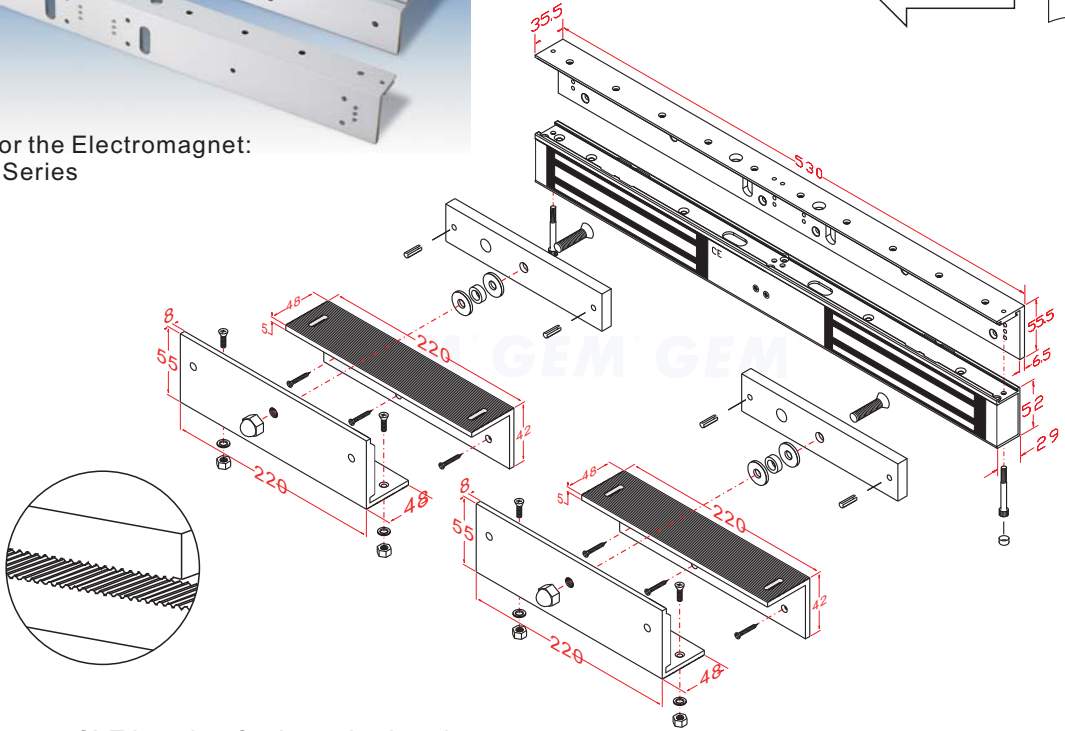

Application for the Electromagnet:
EM-NH2350 Series

Unit:mm

Installation Steps of LZ bracket for In-swinging doors

1 Find a mounting location on the door frame for the L bracket. Make sure that the door is still closeable.

2 Slide the electromagnetic lock to fit with the mounting plate and tighten the electromagnetic lock on the L bracket.

3 Assemble the Z bracket, and make sure that the Z bracket is adjustable.

4 Insert the guide pins into the armature plate.

5 Put one rubber washer between armature plate and the Z bracket.

6 Close the door. Measure the correct position by bringing the armature plate close to the contact surface of the electromagnetic lock.

7 Turn on the power of EM-Lock, and let the armature plate bonds to the EM-lock. Adjust the position between the Z bracket and the door frame.

Finish Once the position is correct, use the screws to permanently mount the Z bracket on the door frame. This should be the last step.