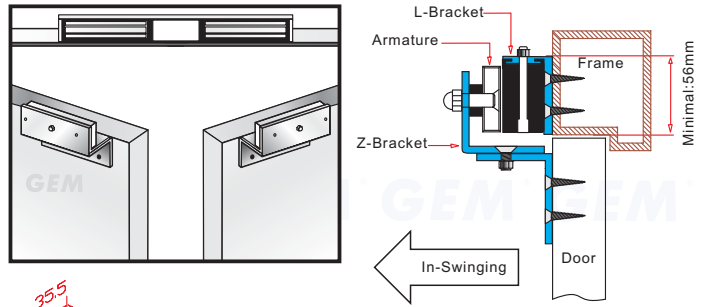

Application for the Electromagnet:
EM-NH2350 Series

Unit:mm

Installation Steps of LZ bracket for In-swinging doors

1 Find a mounting location on the door frame for the L bracket. Make sure that the door is still closeable.

2 Slide the electromagnetic lock to fit with the mounting plate and tighten the electromagnetic lock on the L bracket.

3 Assemble the Z bracket, and make sure that the Z bracket is adjustable.

4 Insert the guide pins into the armature plate.

5 Put one rubber washer between armature plate and the Z bracket.

6 Close the door. Measure the correct position by bringing the armature plate close to the contact surface of the electromagnetic lock.

7 Turn on the power of EM-Lock, and let the armature plate bonds to the EM-lock. Adjust the position between the Z bracket and the door frame.

Finish Once the position is correct, use the screws to permanently mount the Z bracket on the door frame. This should be the last step.