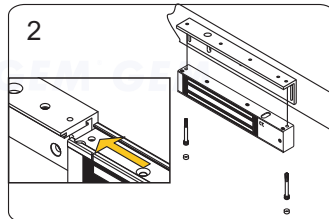

Application for the Electromagnet:
EM-NH2350 Series

Unit:mm

Installation Steps of LZ bracket for In-swinging doors

1 Find a mounting location on the door frame for the L bracket. Make sure that the door is still closeable.

2 Slide the electromagnetic lock to fit with the mounting plate and tighten the electromagnetic lock on the L bracket.

3 Assemble the Z bracket, and make sure that the Z bracket is adjustable.

4 Insert the guide pins into the armature plate.

5 Put one rubber washer between armature plate and the Z bracket.

6 Close the door. Measure the correct position by bringing the armature plate close to the contact surface of the electromagnetic lock.

7 Turn on the power of EM-Lock, and let the armature plate bonds to the EM-lock. Adjust the position between the Z bracket and the door frame.

Finish Once the position is correct, use the screws to permanently mount the Z bracket on the door frame. This should be the last step.