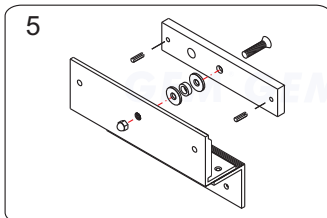

Application for the Electromagnet:
EM-NH2350 Series

Unit:mm

Installation Steps of LZ bracket for In-swinging doors

1 Find a mounting location on the door frame for the L bracket. Make sure that the door is still closeable.

2 Slide the electromagnetic lock to fit with the mounting plate and tighten the electromagnetic lock on the L bracket.

3 Assemble the Z bracket, and make sure that the Z bracket is adjustable.

4 Insert the guide pins into the armature plate.

5 Put one rubber washer between armature plate and the Z bracket.

6 Close the door. Measure the correct position by bringing the armature plate close to the contact surface of the electromagnetic lock.

7 Turn on the power of EM-Lock, and let the armature plate bonds to the EM-lock. Adjust the position between the Z bracket and the door frame.

Finish Once the position is correct, use the screws to permanently mount the Z bracket on the door frame. This should be the last step.