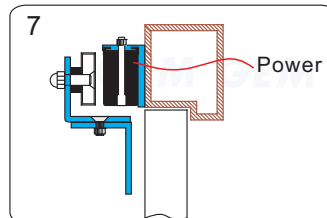

Application for the Electromagnet:
EM-NH2350 Series

Unit:mm

Installation Steps of LZ bracket for In-swinging doors

1 Find a mounting location on the door frame for the L bracket. Make sure that the door is still closeable.

2 Slide the electromagnetic lock to fit with the mounting plate and tighten the electromagnetic lock on the L bracket.

3 Assemble the Z bracket, and make sure that the Z bracket is adjustable.

4 Insert the guide pins into the armature plate.

5 Put one rubber washer between armature plate and the Z bracket.

6 Close the door. Measure the correct position by bringing the armature plate close to the contact surface of the electromagnetic lock.

7 Turn on the power of EM-Lock, and let the armature plate bonds to the EM-lock. Adjust the position between the Z bracket and the door frame.

Finish Once the position is correct, use the screws to permanently mount the Z bracket on the door frame. This should be the last step.