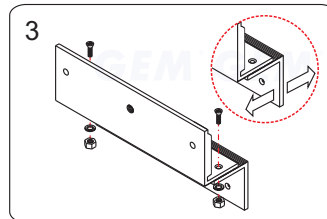

Application for the Electromagnet:
EM-NH2350 Series

Unit:mm

Installation Steps of LZ bracket for In-swinging doors

1 Find a mounting location on the door frame for the L bracket. Make sure that the door is still closeable.

2 Slide the electromagnetic lock to fit with the mounting plate and tighten the electromagnetic lock on the L bracket.

3 Assemble the Z bracket, and make sure that the Z bracket is adjustable.

4 Insert the guide pins into the armature plate.

5 Put one rubber washer between armature plate and the Z bracket.

6 Close the door. Measure the correct position by bringing the armature plate close to the contact surface of the electromagnetic lock.

7 Turn on the power of EM-Lock, and let the armature plate bonds to the EM-lock. Adjust the position between the Z bracket and the door frame.

Finish Once the position is correct, use the screws to permanently mount the Z bracket on the door frame. This should be the last step.