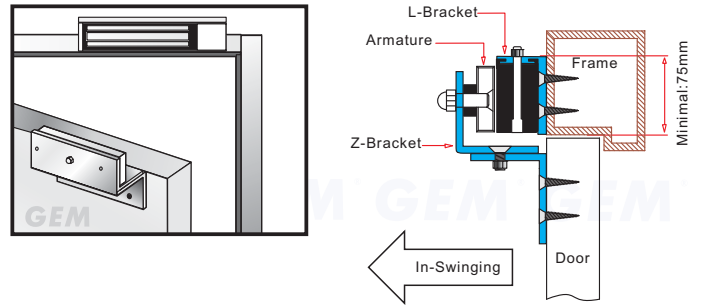

Application for the Electromagnet:
EM-NH500 Series

Unit:mm

Installation Steps of LZ bracket for In-swinging doors

1 Find a mounting location on the door frame for the L bracket. Make sure that the door is still closeable.

2 Slide the electromagnetic lock to fit with the mounting plate and tighten the electromagnetic lock on the L bracket.

3 Assemble the Z bracket, and make sure that the Z bracket is adjustable.

4 Insert the guide pins into the armature plate.

5 Put one rubber washer between armature plate and the Z bracket.

6 Close the door. Measure the correct position by bringing the armature plate close to the contact surface of the electromagnetic lock.

7 Turn on the power of EM-Lock, and let the armature plate bonds to the EM-lock. Adjust the position between the Z bracket and the door frame.

Finish

Once the position is correct, use the screws to permanently mount the Z bracket on the door frame. This should be the last step.