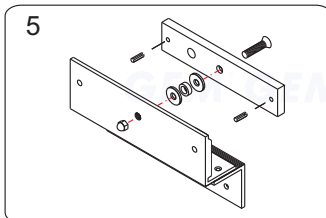

Application for the Electromagnet:
EM-NH500 Series

Unit:mm

Installation Steps of LZ bracket for In-swinging doors

1 Find a mounting location on the door frame for the L bracket. Make sure that the door is still closeable.

2 Slide the electromagnetic lock to fit with the mounting plate and tighten the electromagnetic lock on the L bracket.

3 Assemble the Z bracket, and make sure that the Z bracket is adjustable.

4 Insert the guide pins into the armature plate.

5 Put one rubber washer between armature plate and the Z bracket.

6 Close the door. Measure the correct position by bringing the armature plate close to the contact surface of the electromagnetic lock.

7 Turn on the power of EM-Lock, and let the armature plate bonds to the EM-lock. Adjust the position between the Z bracket and the door frame.

Finish

Once the position is correct, use the screws to permanently mount the Z bracket on the door frame. This should be the last step.