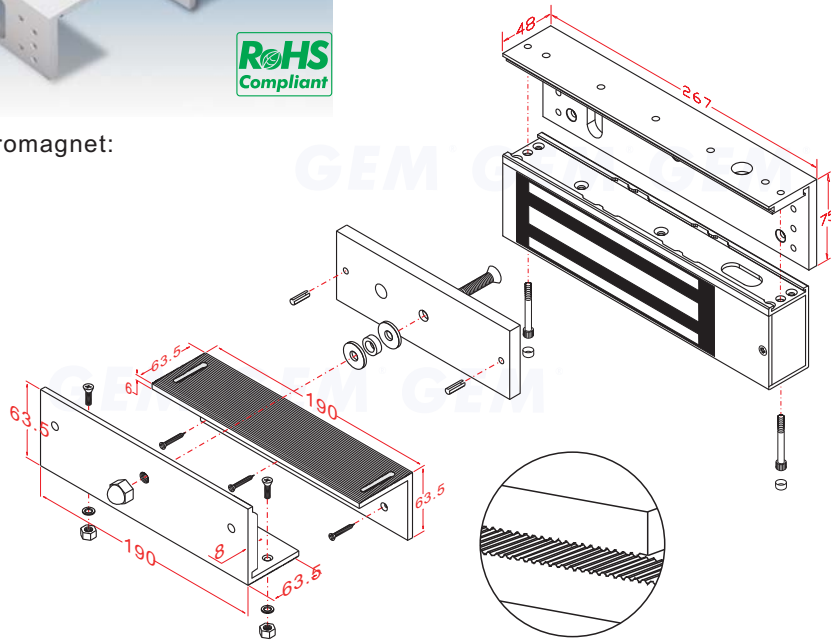

Application for the Electromagnet:
EM-NH500 Series

Unit:mm

Installation Steps of LZ bracket for In-swinging doors

1 Find a mounting location on the door frame for the L bracket. Make sure that the door is still closeable.

2 Slide the electromagnetic lock to fit with the mounting plate and tighten the electromagnetic lock on the L bracket.

3 Assemble the Z bracket, and make sure that the Z bracket is adjustable.

4 Insert the guide pins into the armature plate.

5 Put one rubber washer between armature plate and the Z bracket.

6 Close the door. Measure the correct position by bringing the armature plate close to the contact surface of the electromagnetic lock.

7 Turn on the power of EM-Lock, and let the armature plate bonds to the EM-lock. Adjust the position between the Z bracket and the door frame.

Finish

Once the position is correct, use the screws to permanently mount the Z bracket on the door frame. This should be the last step.