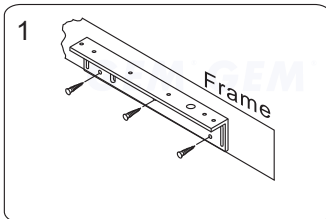

Application for the Electromagnet:
EM-NH500 Series

Unit:mm

Installation Steps of LZ bracket for In-swinging doors

1 Find a mounting location on the door frame for the L bracket. Make sure that the door is still closeable.

2 Slide the electromagnetic lock to fit with the mounting plate and tighten the electromagnetic lock on the L bracket.

3 Assemble the Z bracket, and make sure that the Z bracket is adjustable.

4 Insert the guide pins into the armature plate.

5 Put one rubber washer between armature plate and the Z bracket.

6 Close the door. Measure the correct position by bringing the armature plate close to the contact surface of the electromagnetic lock.