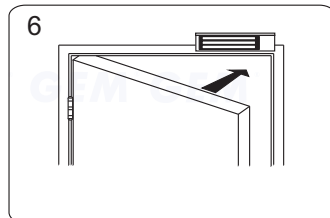

Application for the Electromagnet:
EM-NH500 Series

Unit:mm

Installation Steps of LZ bracket for In-swinging doors

1 Find a mounting location on the door frame for the L bracket. Make sure that the door is still closeable.

2 Slide the electromagnetic lock to fit with the mounting plate and tighten the electromagnetic lock on the L bracket.

3 Assemble the Z bracket, and make sure that the Z bracket is adjustable.

4 Insert the guide pins into the armature plate.

5 Put one rubber washer between armature plate and the Z bracket.

6 Close the door. Measure the correct position by bringing the armature plate close to the contact surface of the electromagnetic lock.