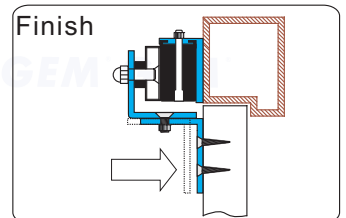

Application for the Electromagnet:
EM-NH500 Series

Unit:mm

Installation Steps of LZ bracket for In-swinging doors

1 Find a mounting location on the door frame for the L bracket. Make sure that the door is still closeable.

2 Slide the electromagnetic lock to fit with the mounting plate and tighten the electromagnetic lock on the L bracket.

3 Assemble the Z bracket, and make sure that the Z bracket is adjustable.

4 Insert the guide pins into the armature plate.

5 Put one rubber washer between armature plate and the Z bracket.

6 Close the door. Measure the correct position by bringing the armature plate close to the contact surface of the electromagnetic lock.

7 Turn on the power of EM-Lock, and let the armature plate bonds to the EM-lock. Adjust the position between the Z bracket and the door frame.

Finish

Once the position is correct, use the screws to permanently mount the Z bracket on the door frame. This should be the last step.