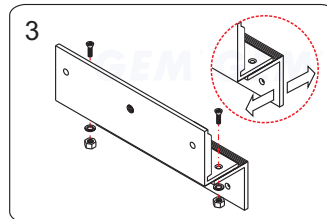

Application for the Electromagnet:
EM-NH500 Series

Unit:mm

Installation Steps of LZ bracket for In-swinging doors

1 Find a mounting location on the door frame for the L bracket. Make sure that the door is still closeable.

2 Slide the electromagnetic lock to fit with the mounting plate and tighten the electromagnetic lock on the L bracket.

3 Assemble the Z bracket, and make sure that the Z bracket is adjustable.

4 Insert the guide pins into the armature plate.

5 Put one rubber washer between armature plate and the Z bracket.

6 Close the door. Measure the correct position by bringing the armature plate close to the contact surface of the electromagnetic lock.

7 Turn on the power of EM-Lock, and let the armature plate bonds to the EM-lock. Adjust the position between the Z bracket and the door frame.

Finish

Once the position is correct, use the screws to permanently mount the Z bracket on the door frame. This should be the last step.