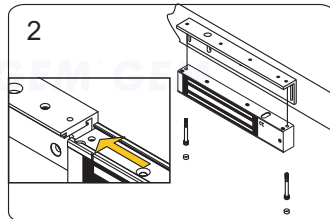

Application for the Electromagnet:
EM-NH500 Series

Unit:mm

Installation Steps of LZ bracket for In-swinging doors

1 Find a mounting location on the door frame for the L bracket. Make sure that the door is still closeable.

2 Slide the electromagnetic lock to fit with the mounting plate and tighten the electromagnetic lock on the L bracket.

3 Assemble the Z bracket, and make sure that the Z bracket is adjustable.

4 Insert the guide pins into the armature plate.

5 Put one rubber washer between armature plate and the Z bracket.

6 Close the door. Measure the correct position by bringing the armature plate close to the contact surface of the electromagnetic lock.

7 Turn on the power of EM-Lock, and let the armature plate bonds to the EM-lock. Adjust the position between the Z bracket and the door frame.

Finish

Once the position is correct, use the screws to permanently mount the Z bracket on the door frame. This should be the last step.