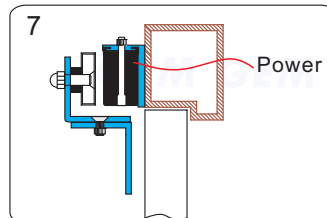

Application for the Electromagnet:
EM-NH500 Series

Unit:mm

Installation Steps of LZ bracket for In-swinging doors

1 Find a mounting location on the door frame for the L bracket. Make sure that the door is still closeable.

2 Slide the electromagnetic lock to fit with the mounting plate and tighten the electromagnetic lock on the L bracket.

3 Assemble the Z bracket, and make sure that the Z bracket is adjustable.

4 Insert the guide pins into the armature plate.

5 Put one rubber washer between armature plate and the Z bracket.

6 Close the door. Measure the correct position by bringing the armature plate close to the contact surface of the electromagnetic lock.

7 Turn on the power of EM-Lock, and let the armature plate bonds to the EM-lock. Adjust the position between the Z bracket and the door frame.

Finish

Once the position is correct, use the screws to permanently mount the Z bracket on the door frame. This should be the last step.