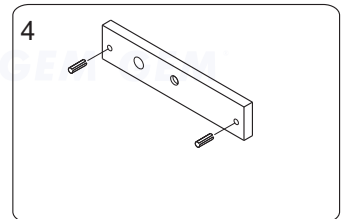

Application for the Electromagnet:
EM-NH500 Series

Unit:mm

Installation Steps of LZ bracket for In-swinging doors

1 Find a mounting location on the door frame for the L bracket. Make sure that the door is still closeable.

2 Slide the electromagnetic lock to fit with the mounting plate and tighten the electromagnetic lock on the L bracket.

3 Assemble the Z bracket, and make sure that the Z bracket is adjustable.

4 Insert the guide pins into the armature plate.

5 Put one rubber washer between armature plate and the Z bracket.

6 Close the door. Measure the correct position by bringing the armature plate close to the contact surface of the electromagnetic lock.

7 Turn on the power of EM-Lock, and let the armature plate bonds to the EM-lock. Adjust the position between the Z bracket and the door frame.

Finish

Once the position is correct, use the screws to permanently mount the Z bracket on the door frame. This should be the last step.