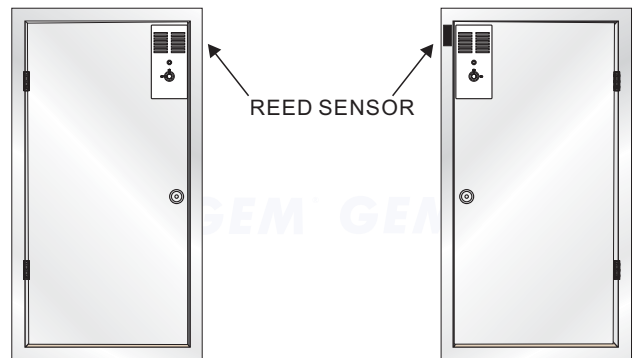

**MY TECHNOLOGY
YOUR SECURITY !!**

● Application

● Statement

MAC-100 Exit Alarm provides protection for a variety of doorways, emergency exits and internal security doors.

MAC-100 features and easy installation design. Sensors can be set inside or outside the case. Also it is designed for use with in swinging or out

● Features

- Easy to install
- Design for Universal Mount
- Heavy Duty Self-contained
- Door Alarm
- Built in powerful Piezoelectric sensor Horn for force open of a door
- Muted by using the control key or remote by pass switch
- 4 x AA size Alkaline Battery operation