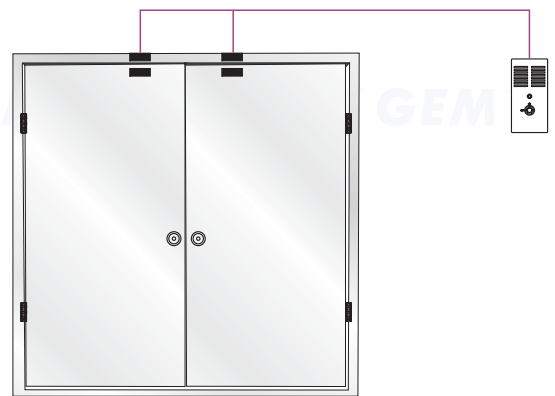

**MY TECHNOLOGY
YOUR SECURITY !!**

● Application

● Statement

MAC-100 Exit Alarm provides protection for a variety of doorways, emergency exits and internal security doors.

MAC-100 features and easy installation design. Sensors can be set inside or outside the case. Also it is designed for use with in swinging or out

● Features

- Easy to install
- Design for Universal Mount
- Heavy Duty Self-contained
- Door Alarm
- Built in powerful Piezoelectric sensor Horn for force open of a door
- Muted by using the control key or remote by pass switch
- 4 x AA size Alkaline Battery operation