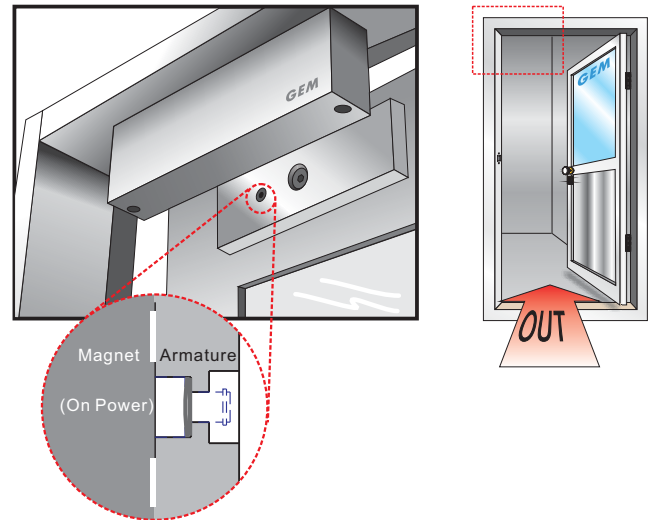

Regular Installation

Unique Anti-Residual design

When the power is switched off, the holding force will be discontinuity and the bolt was installed in armature will pop