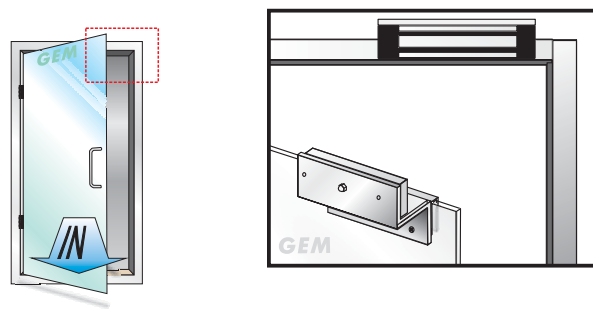

The door swinging direction and the door frame header are used to determine whether the bracket is required and this identify is a measure of which brackets is suitable. Our optional brackets include L-bracket, LZ-bracket and U-bracket.

With L-bracket for narrow door frames

When "A" < 38 mm, must installed with "L" brackets.

With LZ-bracket for in-swinging doors

With GLZ-150 bracket for In-swing frameless glass door

GIANNI INDUSTRIES, INC.