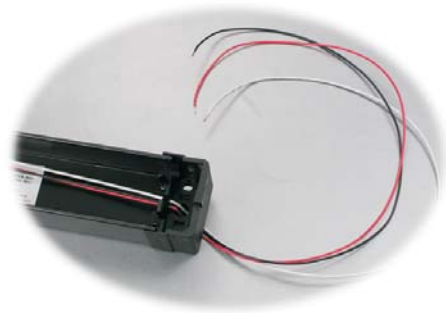

PBA-860 Micro Switch Bar

The PBA-860 Mechanical Micro Switch Bar is focus on emergency exit doors (or other large-scale type doors), with a pressure push immediately cut the interior micro switch unlocking the electromagnet lock or other similar devices. Easy to install attractive brushed aluminum bar with black base and trim. Available in dimension of 875(L)*60(W)*65(D)mm Standard Sized in Satin Silver, Red and Green Colors for versatile applications.

Electrical Specifications
SPDT 5 Amp 125Vac

Voltage output to lock and dry SPDT auxiliary output.

Electrical Specifications
SPDT 5 Amp 125Vac

Dry contact output to TD or access control and dry SPDT auxiliary output.

PBA-860TDI control panel wiring diagram

Switch 2 output

- Red (N/C)
- Black (COM.)
- White (N/O)

Adjustable delay timer (1-30 SECONDS)

95db Sounder

Key switch

(Switch 1 output)

J1 Set contact time for triggering

Manual Instructions

- * P1 , P2 setting for trigger N.O. or N.C. contact and timer adjustable.
- * OUT +/- voltage output eliminated after 1 - 30 seconds delay timer set, an over pass timer setting OUT +/- prior to cut out power instantly when emergency (CUT INPUT) condition.
- * P3 setting for trigger N.C. or N.O. contact on emergency condition.
- * Buzzer and signal output for termination control purposer, contact rated 3A@12VDC or 1A@125VAC
- * RESET for stand by activation.
- * Electromagnet lock is fail-safe version, recommend to use UL approved power supply unit for UPS (uninterruption Power Supply) system integration at any time.