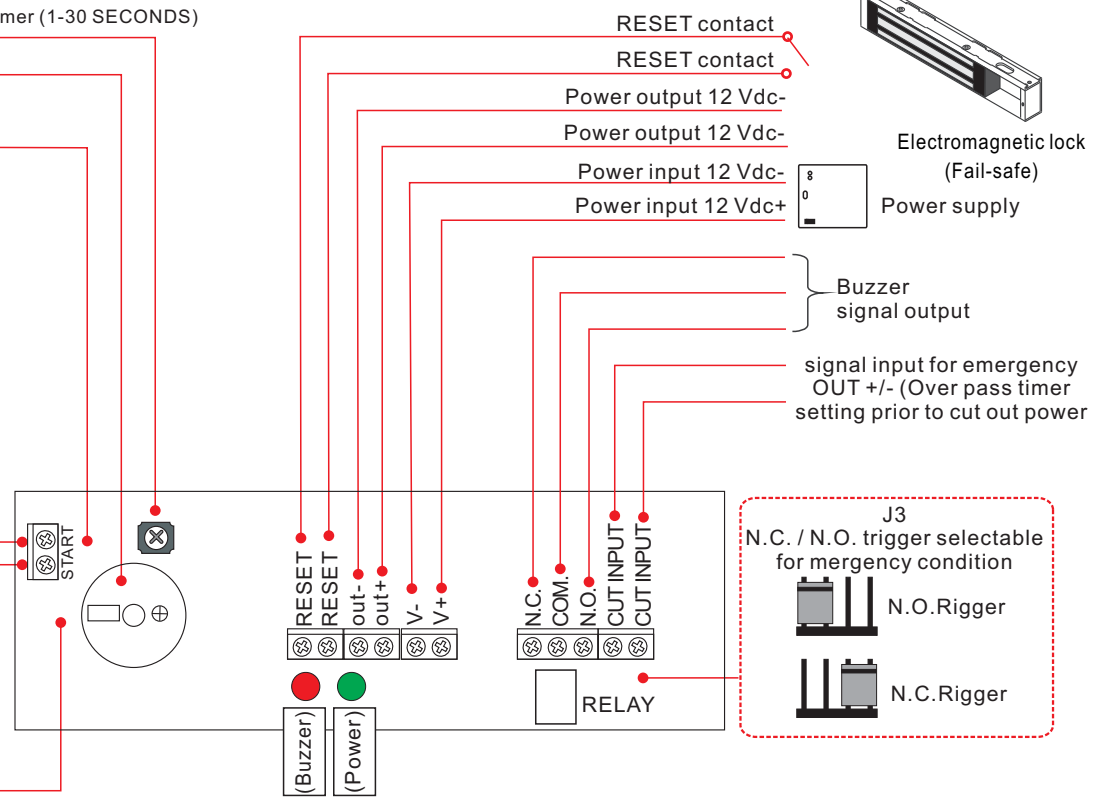

PBA-860 Micro Switch Bar

The PBA-860 Mechanical Micro Switch Bar is focus on emergency exit doors (or other large-scale type doors), with a pressure push immediately cut the interior micro switch unlocking the electromagnet lock or other similar devices. Easy to install attractive brushed aluminum bar with black base and trim. Available in dimension of 875(L)*60(W)*65(D)mm Standard Sized in Satin Silver, Red and Green Colors for versatile applications.

Electrical Specifications
SPDT 5 Amp 125Vac

Voltage output to lock and dry SPDT auxiliary output.

Electrical Specifications
SPDT 5 Amp 125Vac

Dry contact output to TD or access control and dry SPDT auxiliary output.

PBA-860TDI control panel wiring diagram

Switch 2 output

- Red (N/C)
- Black (COM.)
- White (N/O)

Adjustable delay timer (1-30 SECONDS)

95db Sounder

Key switch

(Switch 1 output)

J1 Set contact time for triggering

Manual Instructions

- * P1 , P2 setting for trigger N.O. or N.C. contact and timer adjustable.
- * OUT +/- voltage output eliminated after 1 - 30 seconds delay timer set, an over pass timer setting OUT +/- prior to cut out power instantly when emergency (CUT INPUT) condition.
- * P3 setting for trigger N.C. or N.O. contact on emergency condition.
- * Buzzer and signal output for termination control purposer, contact rated 3A@12VDC or 1A@125VAC
- * RESET for stand by activation.
- * Electromagnet lock is fail-safe version, recommend to use UL approved power supply unit for UPS (uninterruption Power Supply) system integration at any time.