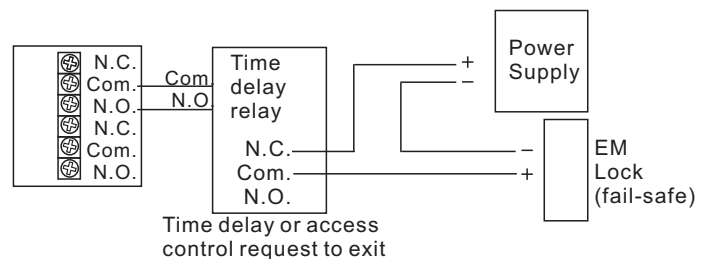

PBA-860 Micro Switch Bar

The PBA-860 Mechanical Micro Switch Bar is focus on emergency exit doors (or other large-scale type doors), with a pressure push immediately cut the interior micro switch unlocking the electromagnet lock or other similar devices. Easy to install attractive brushed aluminum bar with black base and trim. Available in dimension of 875(L)*60(W)*65(D)mm Standard Sized in Satin Silver, Red and Green Colors for versatile applications.

Electrical Specifications
SPDT 5 Amp 125Vac

Voltage output to lock and dry SPDT auxiliary output.

Electrical Specifications
SPDT 5 Amp 125Vac

Dry contact output to TD or access control and dry SPDT auxiliary output.

PBA-860TDI control panel wiring diagram

Switch 2 output

- Red (N/C)
- Black (COM.)
- White (N/O)

Adjustable delay timer (1-30 SECONDS)

95db Sounder

Key switch

(Switch 1 output)

J1 Set contact time for triggering

Manual Instructions

- * P1 , P2 setting for trigger N.O. or N.C. contact and timer adjustable.
- * OUT +/- voltage output eliminated after 1 - 30 seconds delay timer set, an over pass timer setting OUT +/- prior to cut out power instantly when emergency (CUT INPUT) condition.
- * P3 setting for trigger N.C. or N.O. contact on emergency condition.
- * Buzzer and signal output for termination control purposer, contact rated 3A@12VDC or 1A@125VAC
- * RESET for stand by activation.
- * Electromagnet lock is fail-safe version, recommend to use UL approved power supply unit for UPS (uninterruption Power Supply) system integration at any time.