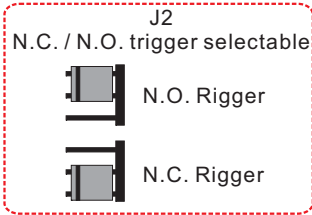

PBA-860 Micro Switch Bar

The PBA-860 Mechanical Micro Switch Bar is focus on emergency exit doors (or other large-scale type doors), with a pressure push immediately cut the interior micro switch unlocking the electromagnet lock or other similar devices. Easy to install attractive brushed aluminum bar with black base and trim. Available in dimension of 875(L)*60(W)*65(D)mm Standard Sized in Satin Silver, Red and Green Colors for versatile applications.

PBA-860TDI control panel wiring diagram

Switch 2 output

- Red (N/C)
- Black (COM.)
- White (N/O)

Adjustable delay timer (1-30 SECONDS)

95db Sounder

Key switch

(Switch 1 output)

J1 Set contact time for triggering

Manual Instructions

- * P1 , P2 setting for trigger N.O. or N.C. contact and timer adjustable.
- * OUT +/- voltage output eliminated after 1 - 30 seconds delay timer set, an over pass timer setting OUT +/- prior to cut out power instantly when emergency (CUT INPUT) condition.
- * P3 setting for trigger N.C. or N.O. contact on emergency condition.
- * Buzzer and signal output for termination control purposer, contact rated 3A@12VDC or 1A@125VAC
- * RESET for stand by activation.
- * Electromagnet lock is fail-safe version, recommend to use UL approved power supply unit for UPS (uninterruption Power Supply) system integration at any time.