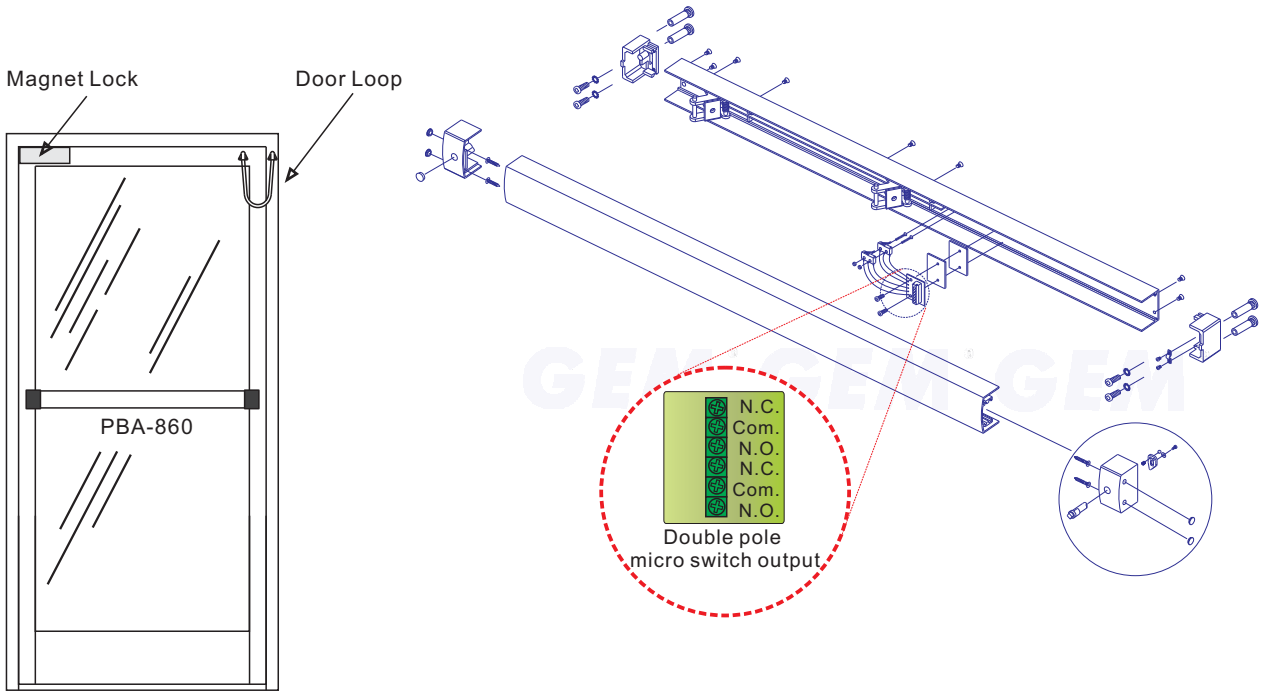

PBA-860 Micro Switch Bar

The PBA-860 Mechanical Micro Switch Bar is focus on emergency exit doors (or other large-scale type doors), with a pressure push immediately cut the interior micro switch unlocking the electromagnet lock or other similar devices. Easy to install attractive brushed aluminum bar with black base and trim. Available in dimension of 875(L)*60(W)*65(D)mm Standard Sized in Satin Silver, Red and Green Colors for versatile applications.

Electrical Specifications
SPDT 5 Amp 125Vac

Voltage output to lock and dry SPDT auxiliary output.

Electrical Specifications
SPDT 5 Amp 125Vac

Dry contact output to TD or access control and dry SPDT auxiliary output.

PBA-860TDI control panel wiring diagram

Switch 2 output

- Red (N/C)
- Black (COM.)
- White (N/O)

Adjustable delay timer (1-30 SECONDS)

95db Sounder

Key switch

(Switch 1 output)

J1 Set contact time for triggering

Manual Instructions

- * P1 , P2 setting for trigger N.O. or N.C. contact and timer adjustable.
- * OUT +/- voltage output eliminated after 1 - 30 seconds delay timer set, an over pass timer setting OUT +/- prior to cut out power instantly when emergency (CUT INPUT) condition.
- * P3 setting for trigger N.C. or N.O. contact on emergency condition.
- * Buzzer and signal output for termination control purposer, contact rated 3A@12VDC or 1A@125VAC
- * RESET for stand by activation.
- * Electromagnet lock is fail-safe version, recommend to use UL approved power supply unit for UPS (uninterruption Power Supply) system integration at any time.