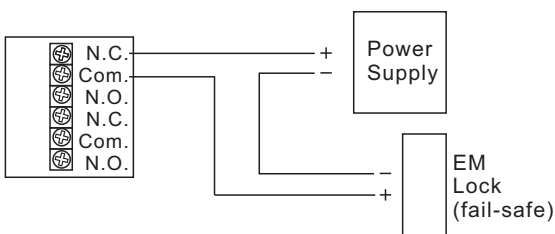

PBA-860 Micro Switch Bar

The PBA-860 Mechanical Micro Switch Bar is focus on emergency exit doors (or other large-scale type doors), with a pressure push immediately cut the interior micro switch unlocking the electromagnet lock or other similar devices. Easy to install attractive brushed aluminum bar with black base and trim. Available in dimension of 875(L)*60(W)*65(D)mm Standard Sized in Satin Silver, Red and Green Colors for versatile applications.

Electrical Specifications
SPDT 5 Amp 125Vac

Voltage output to lock and dry SPDT auxiliary output.

Electrical Specifications
SPDT 5 Amp 125Vac

Dry contact output to TD or access control and dry SPDT auxiliary output.

PBA-860TDI control panel wiring diagram

Switch 2 output

- Red (N/C)
- Black (COM.)
- White (N/O)

Adjustable delay timer (1-30 SECONDS)

95db Sounder

Key switch

(Switch 1 output)

J1 Set contact time for triggering