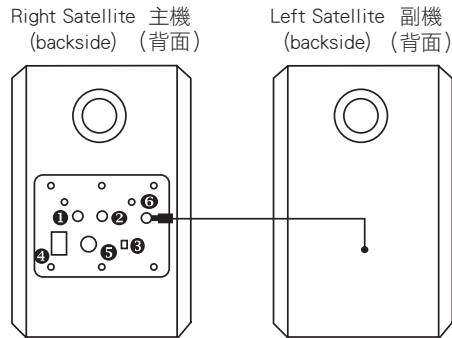

## GP-S6500

Black Kevlar Series  
Two-piece Audio System

Owner's Manual

Thank you for purchasing this GIGABYTE audio product. GIGABYTE designed this amplified system to provide true-to-life stereo performance for music, PC games, and video, plus high-quality sound from a variety of desktop audio sources. Unique features make this system a superior choice for home or office workplaces.

**繁中**

1. 音量旋鈕
2. 低音旋鈕
3. 音源輸入孔
4. 電源開關
5. 電源輸入
6. 左喇叭輸出

**English**

1. Volume control
2. Bass compensation
3. Sound source jack
4. Power switch
5. AC power outlet
6. Left speaker jack

**French**

1. Réglage de volume
2. Réglage de basse
3. **Connecteur femelle de**  
source sonore
4. **Interrupteur**
5. **Sortie d'alimentation en c.a.**
6. Connecteur femelle de  
haut-parleur gauche