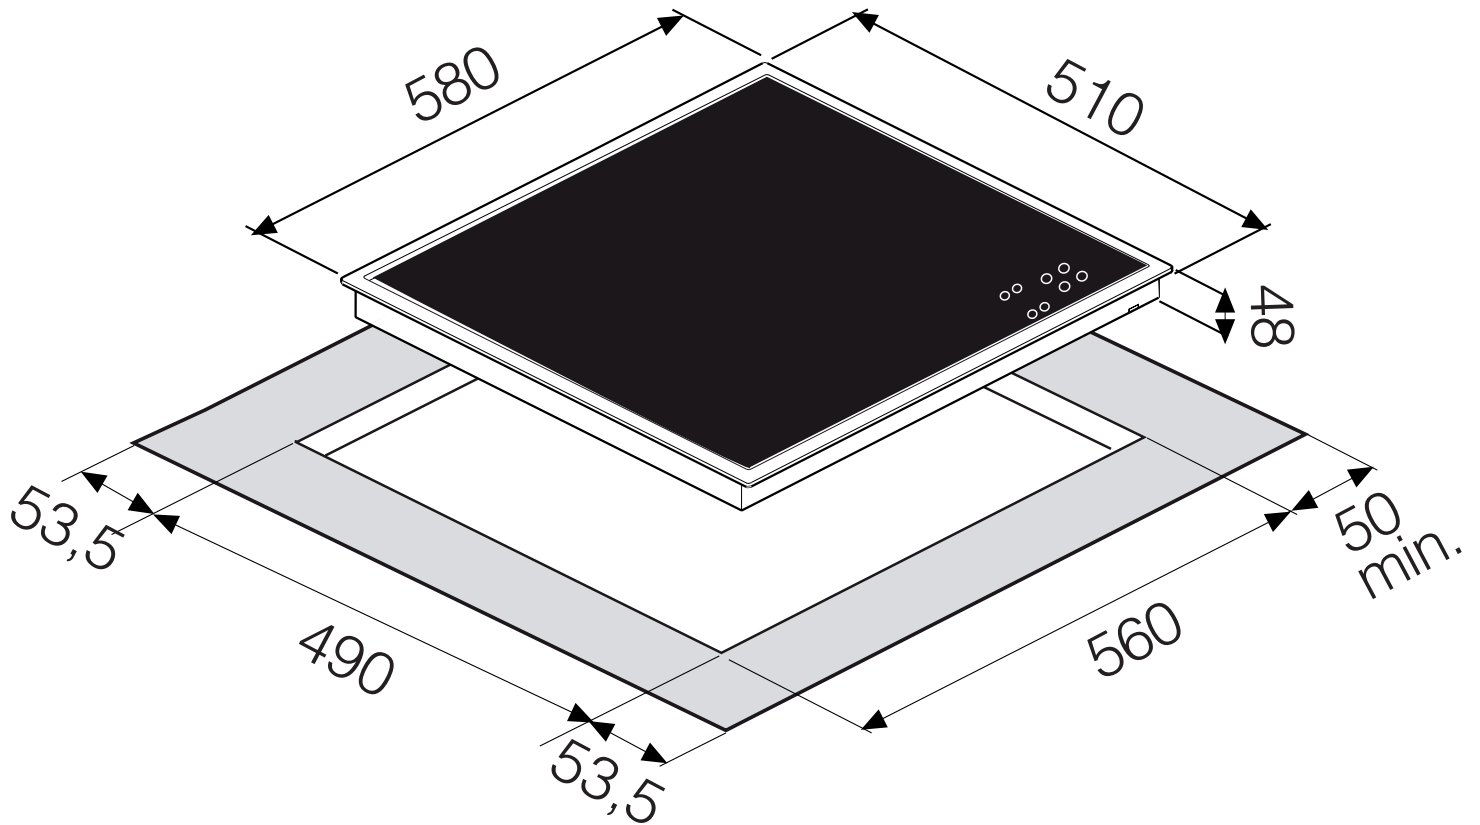

Installation Diagram

60cm C64ECT - Ceramic Cooktop

GLEM GAS Australasia

Unit 26,10 Straits Avenue, South Granville, NSW 2142

PO BOX 63 Blaxcell PO, South Granville, NSW 2142

T: (02) 9721 2755 **F:** (02) 9721 2766 **E:** info@glemgas.com.au **W:** www.emiliaglem.com.au