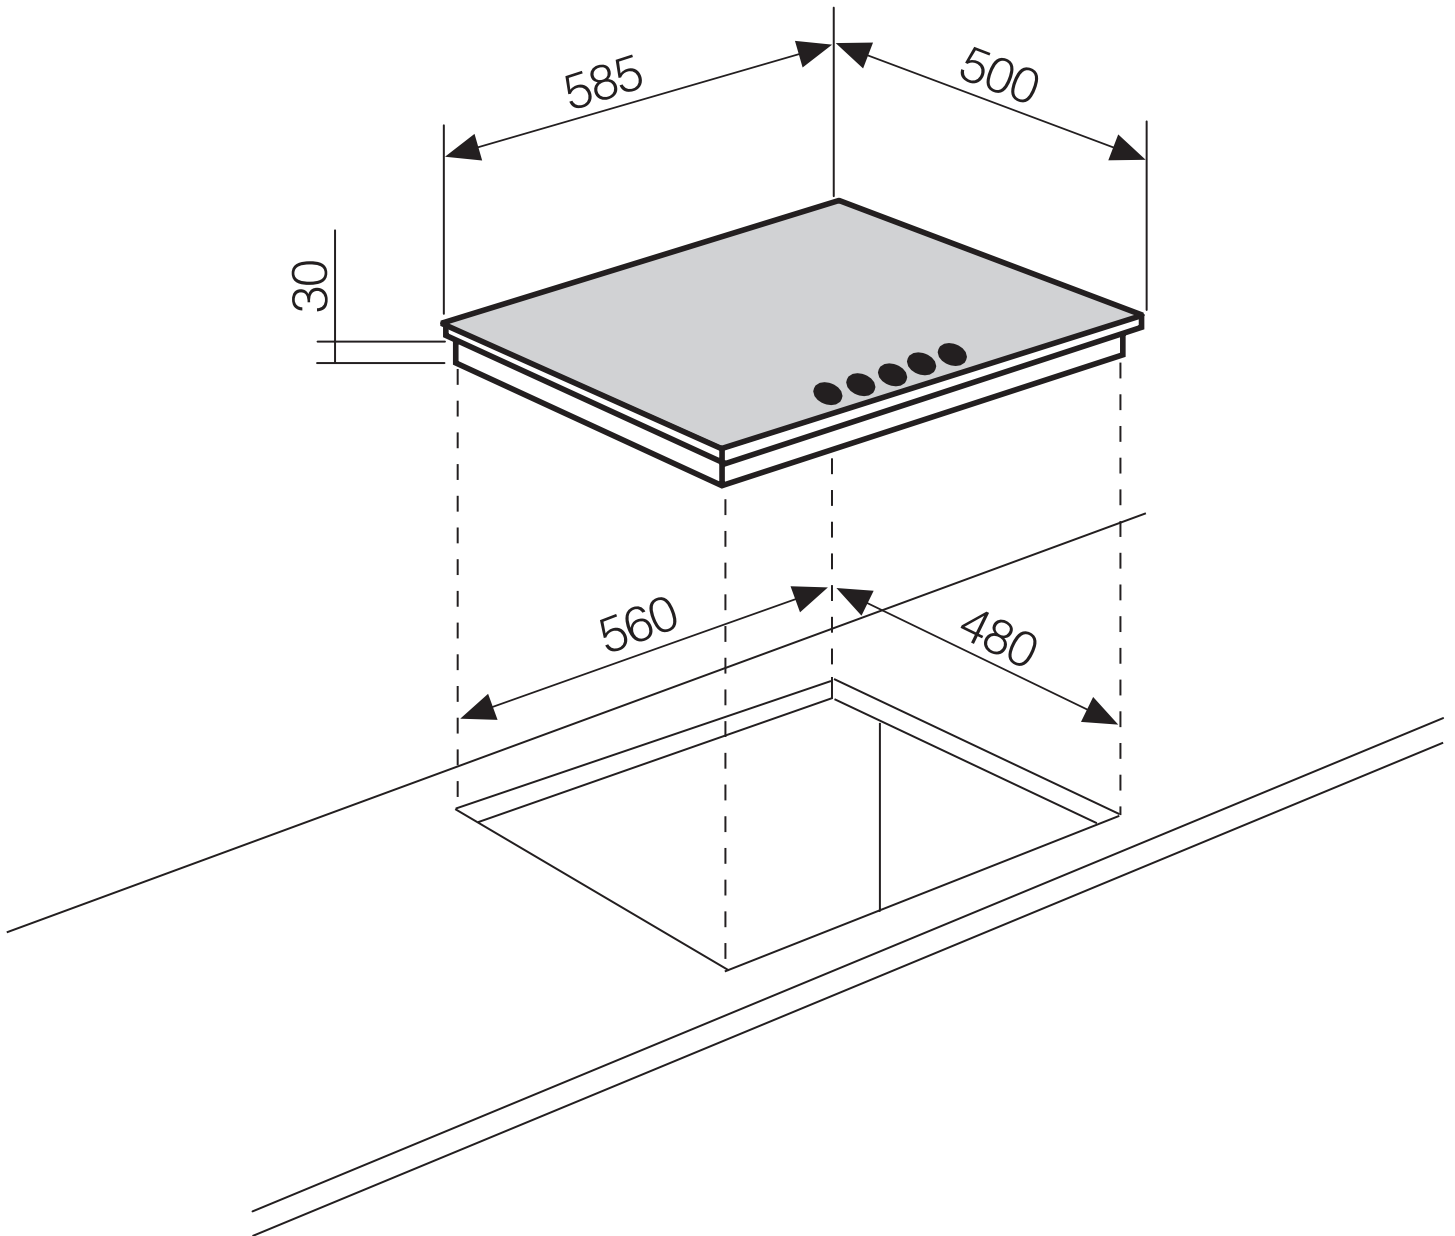

Installation Diagram

60cm C64GWI, FC64GWI - Gas Cooktop

GLEM GAS Australasia

Unit 26,10 Straits Avenue, South Granville, NSW 2142

PO BOX 63 Blaxcell PO, South Granville, NSW 2142

T: (02) 9721 2755 F: (02) 9721 2766 E: info@glemgas.com.au W: www.emiliaglem.com.au