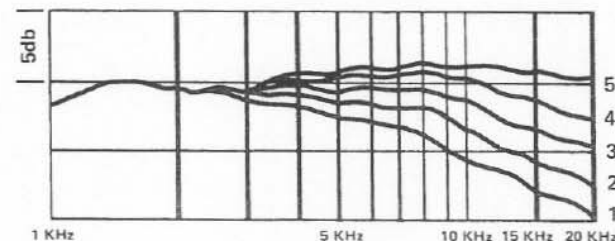

## TECHNICAL DATA

Individual Component Response

Crossover Response

Maximum Sine Wave Power Input

Acoustic Balance Switch Settings

Your E-V Distributor

**ElectroVoice®**

A Subsidiary of Gulton Industries, Inc.,