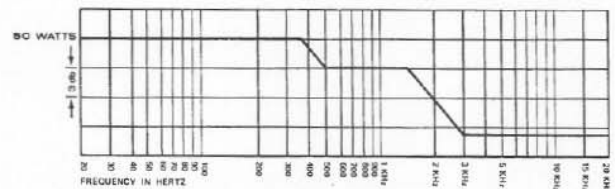

Maximum Sine Wave Power Input