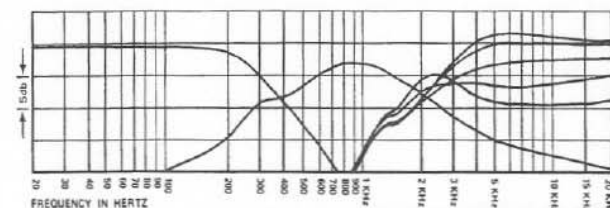

Crossover Response