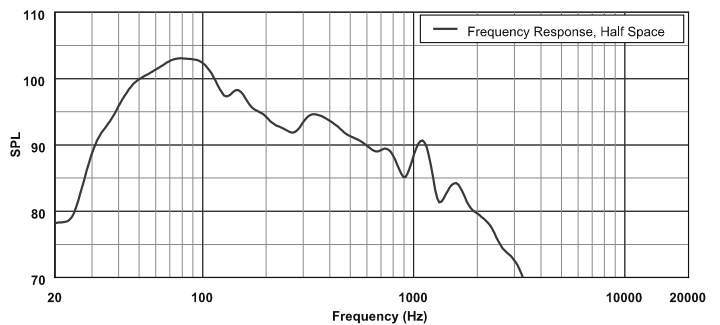

Frequency Response: