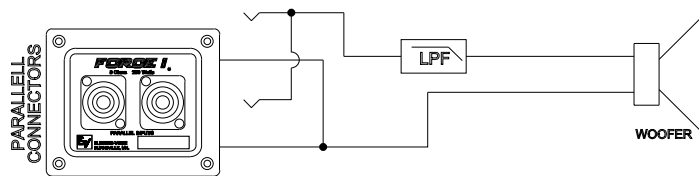

Block Diagram: