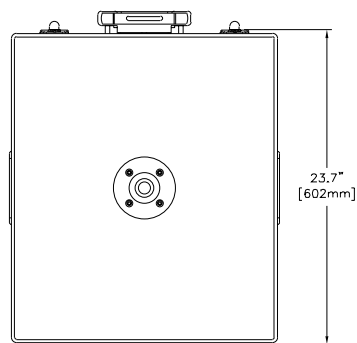

Freq. Response (-3 dB) ² :	42Hz - 160Hz
Freq. Range (-10 dB) ² :	32Hz - 600Hz
Continuous Pwr Handling ¹ :	350W
Program Pwr Handling ¹ :	700W
Short Term Pwr Handling ¹ :	1400W
Dispersion	Essentially Omnidirectional
Sensitivity (1W / 1m):	100dB
Impedance (Nominal /Min.):	8 ohms / 6.8 ohms
Max. Calc. SPL Output:	131.5 dB @ 1m
Enclosure:	Rectangular Enclosure Covered in Heavy Duty Black Carpet
Connectors:	Speakon NL4
Grille:	Powder Coated Steel
Dim (H x W x D) in:	25.5" x 20.4" x 23.7"
Dim (H x W x D) mm:	648 mm x 518 mm x 602 mm
Net Weight:	88 lbs (40.0 kg)
Shipping Weight:	93 lbs (42.2 kg)

¹ EIA-RS426A

² Frequency Response 1/2 Space

Block Diagram:

Frequency Response:

Dimension Drawings:

Top

Front

Side