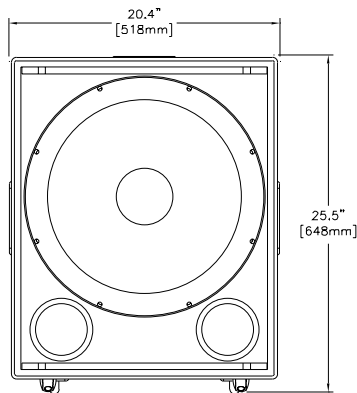

Freq. Response (-3 dB) ² :	42Hz - 160Hz
Freq. Range (-10 dB) ² :	32Hz - 600Hz
Continuous Pwr Handling ¹ :	350W
Program Pwr Handling ¹ :	700W
Short Term Pwr Handling ¹ :	1400W
Dispersion	Essentially Omnidirectional
Sensitivity (1W / 1m):	100dB
Impedance (Nominal /Min.):	8 ohms / 6.8 ohms
Max. Calc. SPL Output:	131.5 dB @ 1m
Enclosure:	Rectangular Enclosure Covered in Heavy Duty Black Carpet
Connectors:	Speakon NL4
Grille:	Powder Coated Steel
Dim (H x W x D) in:	25.5" x 20.4" x 23.7"
Dim (H x W x D) mm:	648 mm x 518 mm x 602 mm
Net Weight:	88 lbs (40.0 kg)
Shipping Weight:	93 lbs (42.2 kg)

¹ EIA-RS426A

² Frequency Response 1/2 Space

Block Diagram:

Frequency Response:

Dimension Drawings:

Top

Front

Side