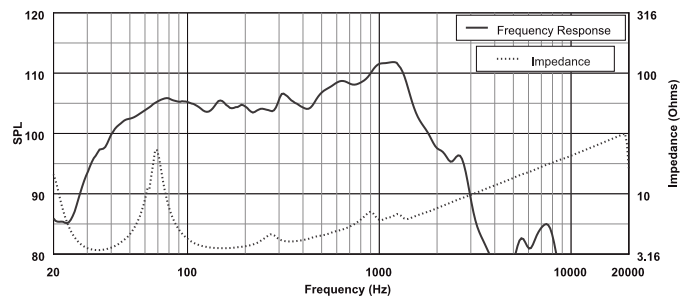

Frequency Response: