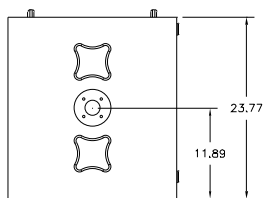

**General Description:**

The QRx-218S is a dedicated subwoofer system that features the excellent low-frequency capabilities of two powerful EVX-180B 18-inch drivers with 4-inch voice coils. In the QRx-218S, these drivers are front-mounted in a compact enclosure that is tuned to 36 Hz and delivers solid bass fundamentals. The 1,200-watt continuous, 4,800-watt peak power capacity of the QRx-218S easily provides 133 dB SPL continuous, 139 dB peak output capability at 1 meter. The QRx-218S enclosure has EV's recessed comfort-lift handles on the top and the bottom of the enclosure so the box can be lifted easily. On the back of the standard versions of the enclosure are two sealed pocket wheels at the bottom and two handles at the top of the system so it can be tilted back and moved comfortably by one person. On the rigging versions of the QRx-218S, there are two L-tracks on the top and bottom of the enclosure to allow the system to be hung horizontally or vertically. The standard versions of the QRx-218S are also equipped with a metal 1-3/8-inch mounting socket and are shipped with a 34-inch pole to allow elevation of full-range speakers above the sub. The QRx-218S enclosure is built of 13-ply, void-free, grain-oriented birch plywood that is coated with Futura, a sprayed on polyurethane finish that is very rugged and weather resistant. The drivers are protected from damage by a 16-gauge powder-coated steel grille with fabric backing. The enclosure is available in black or white finishes, with or without the rigging hardware. When paired with a powerful, high-quality amplifier such as EV's P1201 Modular Precision Series or the P3000 Precision Series units, the QRx-218S can augment the performance of even the finest sound systems with high levels of extended bass response.

## Block Diagram:

## Dimension Drawings (Standard Model):

Top View

Front View

Side View

Rear View

## Dimension Drawings (Rigging Model):

Top View

Front View

Side View

Rear View