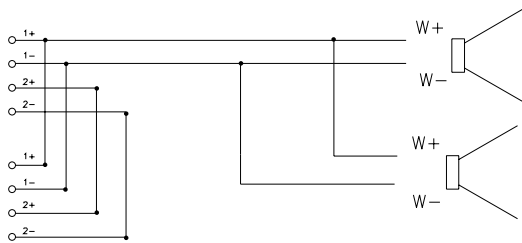

Block Diagram: