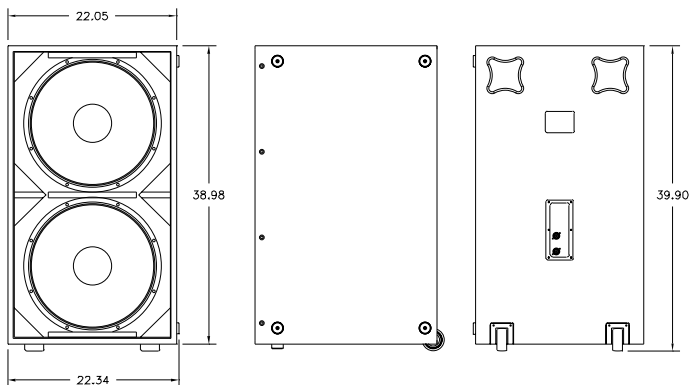

**General Description:**

The QRx-218S is a dedicated subwoofer system that features the excellent low-frequency capabilities of two powerful EVX-180B 18-inch drivers with 4-inch voice coils. In the QRx-218S, these drivers are front-mounted in a compact enclosure that is tuned to 36 Hz and delivers solid bass fundamentals. The 1,200-watt continuous, 4,800-watt peak power capacity of the QRx-218S easily provides 133 dB SPL continuous, 139 dB peak output capability at 1 meter. The QRx-218S enclosure has EV's recessed comfort-lift handles on the top and the bottom of the enclosure so the box can be lifted easily. On the back of the standard versions of the enclosure are two sealed pocket wheels at the bottom and two handles at the top of the system so it can be tilted back and moved comfortably by one person. On the rigging versions of the QRx-218S, there are two L-tracks on the top and bottom of the enclosure to allow the system to be hung horizontally or vertically. The standard versions of the QRx-218S are also equipped with a metal 1-3/8-inch mounting socket and are shipped with a 34-inch pole to allow elevation of full-range speakers above the sub. The QRx-218S enclosure is built of 13-ply, void-free, grain-oriented birch plywood that is coated with Futura, a sprayed on polyurethane finish that is very rugged and weather resistant. The drivers are protected from damage by a 16-gauge powder-coated steel grille with fabric backing. The enclosure is available in black or white finishes, with or without the rigging hardware. When paired with a powerful, high-quality amplifier such as EV's P1201 Modular Precision Series or the P3000 Precision Series units, the QRx-218S can augment the performance of even the finest sound systems with high levels of extended bass response.

## Block Diagram:

## Dimension Drawings (Standard Model):

Top View

Front View

Side View

Rear View

## Dimension Drawings (Rigging Model):

Top View

Front View

Side View

Rear View