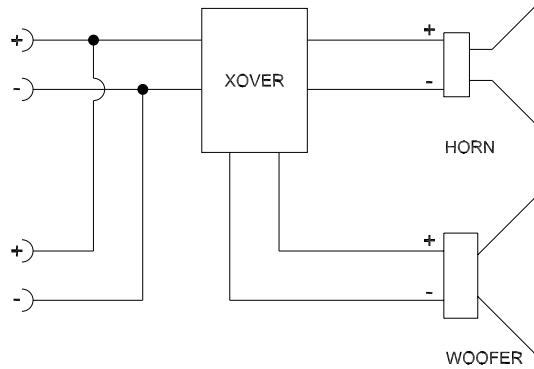

Block Diagram: