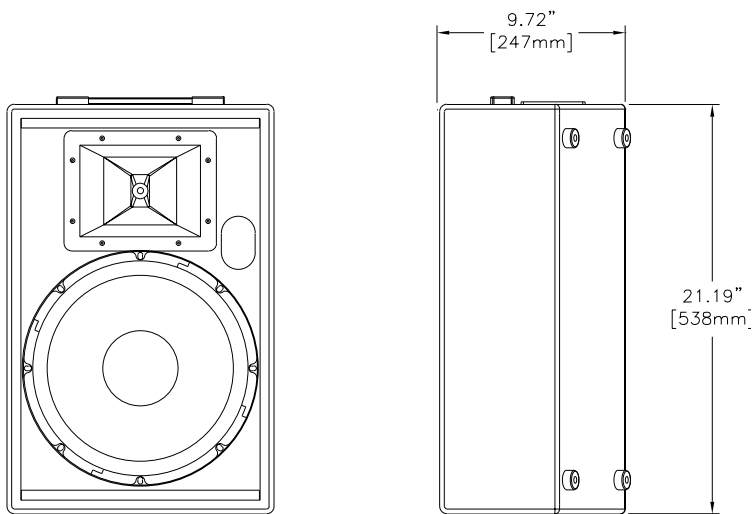

Freq. Response (-3 dB) ² :	110Hz - 13kHz
Freq. Range (-10 dB) ² :	90Hz - 18kHz
Continuous Pwr Handling ¹ :	250W
Program Pwr Handling ¹ :	500W
Short Term Pwr Handling ¹ :	1,000W
Dispersion	80° x 55°
Sensitivity (1W / 1m):	99 dB
Impedance (Nominal):	8 ohms
Max. Calc. SPL Output:	129 dB @ 1m
Enclosure:	Heavy Duty Black Carpet (useable at 50° or 65°)
Connectors (Standard/E):	1/4-inch Phone Jack/Speakon NL4
Grille:	Powder Coated Steel
Dim (H x W x D) in:	21.2" x 13.8" x 9.7"
Dim (H x W x D) mm:	538 mm x 351 mm x 247 mm
Net Weight:	28 lbs (12.7 kg)
Shipping Weight:	33 lbs (15.0 kg)

¹ EIA-RS426A

² Frequency Response 1/2 Space

Block Diagram:

Frequency Response:

Dimension Drawings:

Top

Front

Side