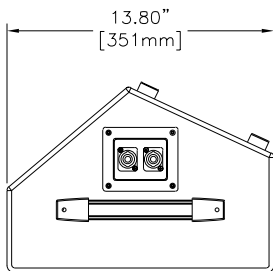

Freq. Response (-3 dB) ² :	110Hz - 13kHz
Freq. Range (-10 dB) ² :	90Hz - 18kHz
Continuous Pwr Handling ¹ :	250W
Program Pwr Handling ¹ :	500W
Short Term Pwr Handling ¹ :	1,000W
Dispersion	80° x 55°
Sensitivity (1W / 1m):	99 dB
Impedance (Nominal):	8 ohms
Max. Calc. SPL Output:	129 dB @ 1m
Enclosure:	Heavy Duty Black Carpet (useable at 50° or 65°)
Connectors (Standard/E):	1/4-inch Phone Jack/Speakon NL4
Grille:	Powder Coated Steel
Dim (H x W x D) in:	21.2" x 13.8" x 9.7"
Dim (H x W x D) mm:	538 mm x 351 mm x 247 mm
Net Weight:	28 lbs (12.7 kg)
Shipping Weight:	33 lbs (15.0 kg)

¹ EIA-RS426A

² Frequency Response 1/2 Space

Block Diagram:

Frequency Response:

Dimension Drawings:

Top

Front

Side