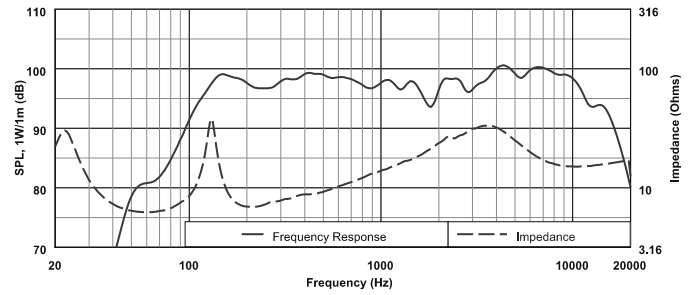

Frequency Response: