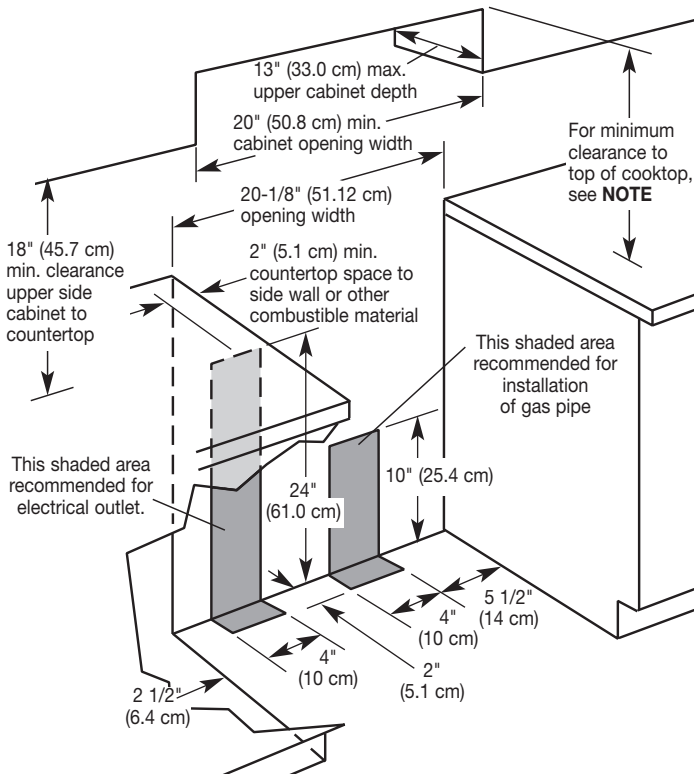

20" (50.8 cm) Freestanding Gas Range

PRODUCT MODEL NUMBERS

TGG222VD

Gas supply: Provide a gas supply line of 3/4" (1.9 cm) rigid pipe to the range location. A smaller size pipe on longer runs may result in insufficient gas supply. Pipe joint compounds that resist the action of LP gas must be used. Do not use TEFLON[†] tape. With LP gas, piping or tubing size can be 1/2" (1.3 cm) minimum. Usually, LP gas suppliers determine the size and materials used in the system.

If local codes permit, a new CSA design-certified, 4-5 ft (122-152.4 cm) long, 1/2" (1.3 cm) or 3/4" (1.9 cm) I.D., flexible metal appliance connector may be used for connecting range to the gas supply line.

A 1/2" (1.3 cm) male pipe thread is needed for connection to the female pipe threads of the inlet to the appliance gas pressure regulator.

Electrical: A 120-volt, 60-Hz, AC-only, 15-amp, fused electrical circuit is required. A time-delay fuse or circuit breaker is also recommended. It is recommended that a separate circuit serving only this range be provided.

Do not use an extension cord.

[†]TEFLON is a registered trademark of E.I. Du Pont De Nemours and Company.

PRODUCT DIMENSIONS

CABINET OPENING DIMENSIONS

NOTE: 24" (61 cm) minimum when bottom of wood or metal cabinet is protected by not less than 1/4" (0.64 cm) flame retardant millboard covered with not less than No. 28 MSG sheet steel, 0.015" (0.4 mm) stainless steel, 0.024" (0.6 mm) aluminum or 0.020" (0.5 mm) copper. 30" (76.2 cm) minimum clearance between the top of the cooking platform and the bottom of an unprotected wood or metal cabinet.