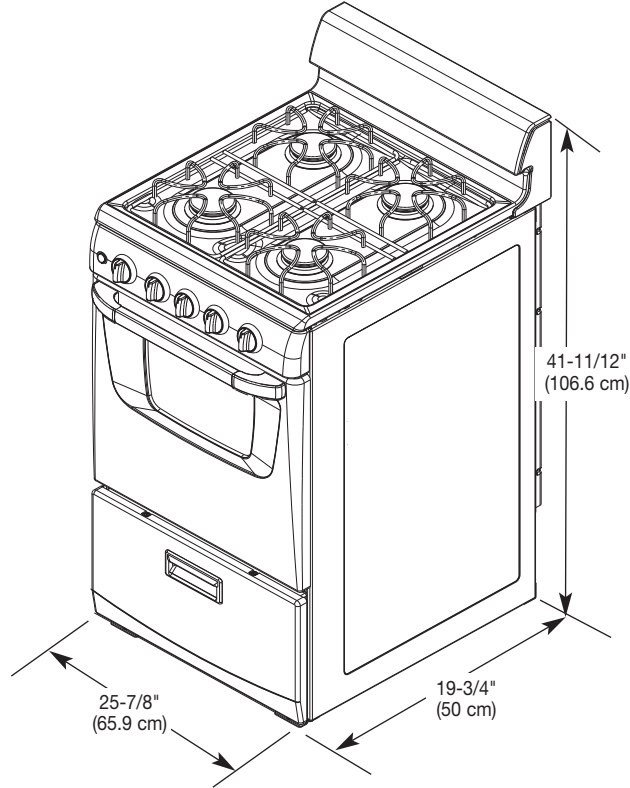

20" (50.8 cm) Freestanding Gas Range

PRODUCT MODEL NUMBERS

TGG222VD

Gas supply: Provide a gas supply line of 3/4" (1.9 cm) rigid pipe to the range location. A smaller size pipe on longer runs may result in insufficient gas supply. Pipe joint compounds that resist the action of LP gas must be used. Do not use TEFLON[†] tape. With LP gas, piping or tubing size can be 1/2" (1.3 cm) minimum. Usually, LP gas suppliers determine the size and materials used in the system.

If local codes permit, a new CSA design-certified, 4-5 ft (122-152.4 cm) long, 1/2" (1.3 cm) or 3/4" (1.9 cm) I.D., flexible metal appliance connector may be used for connecting range to the gas supply line.

A 1/2" (1.3 cm) male pipe thread is needed for connection to the female pipe threads of the inlet to the appliance gas pressure regulator.

Electrical: A 120-volt, 60-Hz, AC-only, 15-amp, fused electrical circuit is required. A time-delay fuse or circuit breaker is also recommended. It is recommended that a separate circuit serving only this range be provided.

Do not use an extension cord.

[†]TEFLON is a registered trademark of E.I. Du Pont De Nemours and Company.

PRODUCT DIMENSIONS

CABINET OPENING DIMENSIONS

NOTE: 24" (61 cm) minimum when bottom of wood or metal cabinet is protected by not less than 1/4" (0.64 cm) flame retardant millboard covered with not less than No. 28 MSG sheet steel, 0.015" (0.4 mm) stainless steel, 0.024" (0.6 mm) aluminum or 0.020" (0.5 mm) copper. 30" (76.2 cm) minimum clearance between the top of the cooking platform and the bottom of an unprotected wood or metal cabinet.