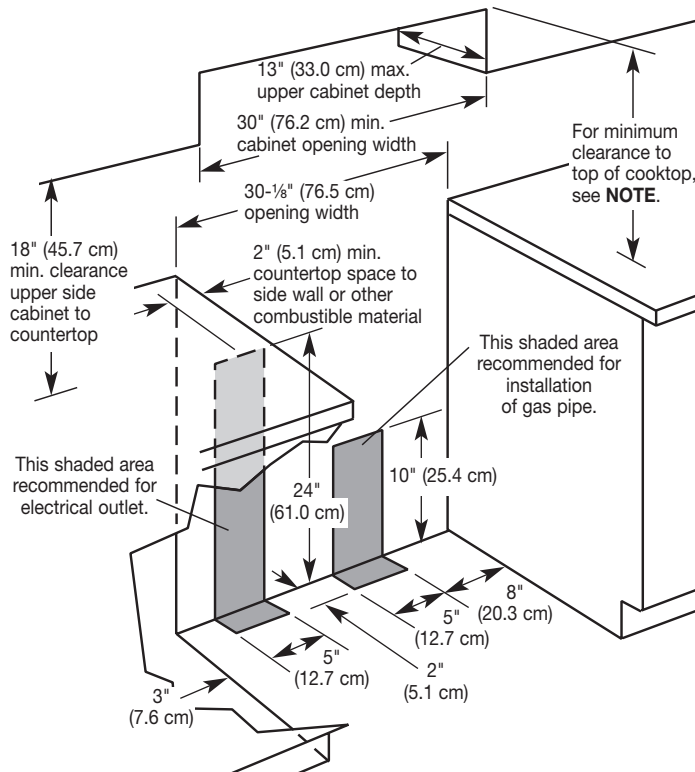

PRODUCT MODEL NUMBERS

TGP310T

TGP314T

Gas supply: Use 3/4" (1.9 cm) rigid pipe gas supply line to the range location. A smaller size pipe on longer runs may result in insufficient gas supply. With L.P. gas, piping or tubing size can be 1/2" (1.3 cm) minimum. If local codes permit, it is recommended that new flexible metal appliance connector, design-certified by CSA, 4-5 feet (122-152.4 cm) long, 1/2" (1.3 cm) or 3/4" (1.9 cm) I.D., be used for connecting the range to the rigid gas supply line. A 1/2" (1.3 cm) male pipe thread is needed for connection to pressure regulator female pipe threads. An individual manual shutoff valve must be located in the same room, but external to the range.

Electrical: A 120 volt, 60 Hz, AC only, electrical supply is required on a separate 15-amp circuit, fused on both sides of the line. A time-delay fuse or circuit breaker is recommended.

OVERALL DIMENSIONS

CABINET OPENING DIMENSIONS

Cabinet opening dimensions shown are for 25" (64 cm) countertop depth, 24" (61 cm) base cabinet depth and 36" (91.4 cm) countertop height.

NOTE: 24" (61 cm) minimum when bottom of wood or metal cabinet is protected by not less than 1/4" (0.64 cm) flame retardant millboard covered with not less than No. 28 MSG sheet steel, 0.015" (0.4 mm) stainless steel, 0.024" (0.6 mm) aluminum or 0.020" (0.5 mm) copper.

30" (76.2 cm) minimum clearance between the top of the cooking platform and the bottom of an unprotected wood or metal cabinet.

If installing a range hood or microwave hood combination above the range, follow the range hood or microwave hood combination installation instructions for dimensional clearances above the cooktop surface.