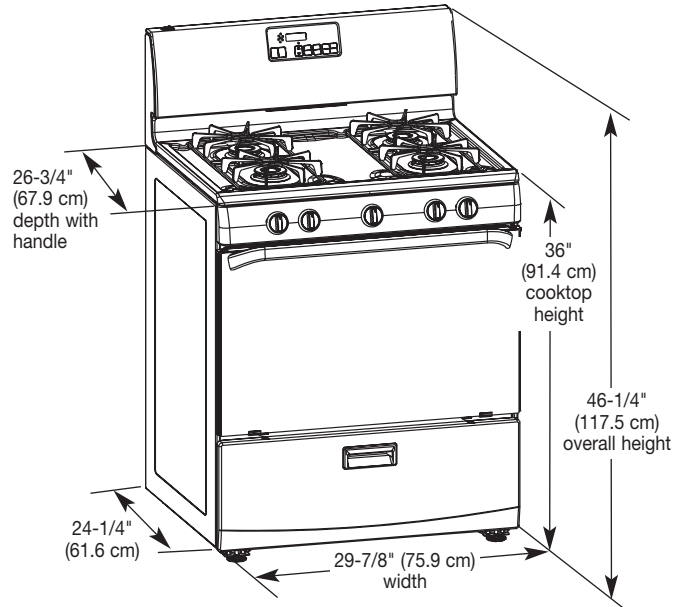

PRODUCT MODEL NUMBERS

TGP310T

TGP314T

Gas supply: Use 3/4" (1.9 cm) rigid pipe gas supply line to the range location. A smaller size pipe on longer runs may result in insufficient gas supply. With L.P. gas, piping or tubing size can be 1/2" (1.3 cm) minimum. If local codes permit, it is recommended that new flexible metal appliance connector, design-certified by CSA, 4-5 feet (122-152.4 cm) long, 1/2" (1.3 cm) or 3/4" (1.9 cm) I.D., be used for connecting the range to the rigid gas supply line. A 1/2" (1.3 cm) male pipe thread is needed for connection to pressure regulator female pipe threads. An individual manual shutoff valve must be located in the same room, but external to the range.

Electrical: A 120 volt, 60 Hz, AC only, electrical supply is required on a separate 15-amp circuit, fused on both sides of the line. A time-delay fuse or circuit breaker is recommended.

OVERALL DIMENSIONS

CABINET OPENING DIMENSIONS

Cabinet opening dimensions shown are for 25" (64 cm) countertop depth, 24" (61 cm) base cabinet depth and 36" (91.4 cm) countertop height.

NOTE: 24" (61 cm) minimum when bottom of wood or metal cabinet is protected by not less than 1/4" (0.64 cm) flame retardant millboard covered with not less than No. 28 MSG sheet steel, 0.015" (0.4 mm) stainless steel, 0.024" (0.6 mm) aluminum or 0.020" (0.5 mm) copper.