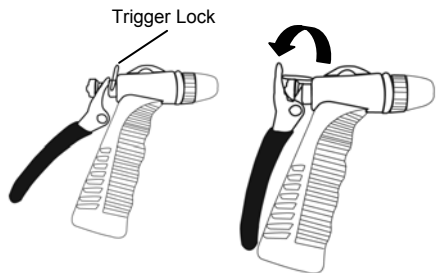

## GETTING TO KNOW YOUR CAR CARE KIT

1. Dashboard Duster
2. Wheel & Crevice Brush
3. Extension Pole
4. Quick Switch™ Adaptors (x4)
5. Squeegee with Window Scrubber
6. Water Control Valve Adaptor
7. Spray Nozzle
8. Heavy Duty Scrub Brush
9. Chamois
10. Wash Mitt
11. Scrubber Sponge
12. Storage Case
13. Dust Mop Carry Case (not shown)

### Spray Nozzle

The Spray Nozzle makes rinsing easier.

- Rotate the sprayer tip to vary the water flow from a jet stream to a soft light misting spray.
- Squeeze trigger handle to control water flow.
- To obtain a continuous flow of water without holding the trigger against the handle use the trigger lock. Squeeze the trigger against the handle, then flip down the trigger lock. It should rest in the opening at the top of the trigger handle.