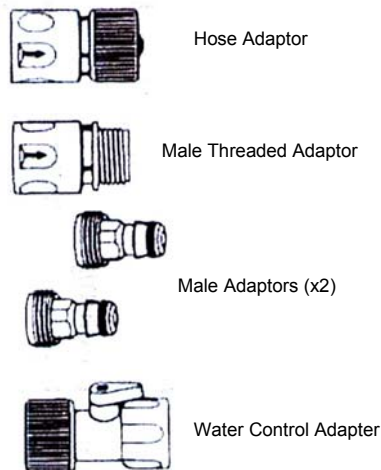

### Spray Nozzle

The Spray Nozzle makes rinsing easier.

- Rotate the sprayer tip to vary the water flow from a jet stream to a soft light misting spray.
- Squeeze trigger handle to control water flow.
- To obtain a continuous flow of water without holding the trigger against the handle use the trigger lock. Squeeze the trigger against the handle, then flip down the trigger lock. It should rest in the opening at the top of the trigger handle.

### Quick Switch™ Adaptors

Use the adapter set to quickly connect various items in your kit to each other or to your hose. You can mix and match accessories to meet your needs.

**Note:** To release the male adaptor from the hose adaptor or male threaded adaptor, pull outer ring in direction of arrow.