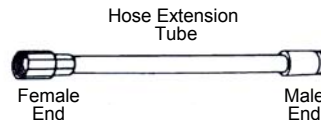

### Quick Switch™ Adaptors

Use the adapter set to quickly connect various items in your kit to each other or to your hose. You can mix and match accessories to meet your needs.

**Note:** To release the male adaptor from the hose adaptor or male threaded adaptor, pull outer ring in direction of arrow.

### Extension Pole

The extension pole can be used as a handle for the window squeegee/scrubber or as an extension for the scrub brush.

- Screw on the chosen accessory to the female end of the extension tube.