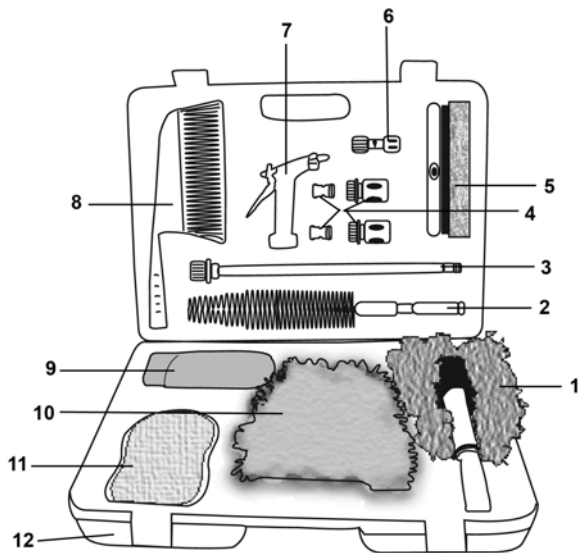

## GETTING TO KNOW YOUR CAR CARE KIT

1. Dashboard Duster
2. Wheel & Crevice Brush
3. Extension Pole
4. Quick Switch™ Adaptors (x4)
5. Squeegee with Window Scrubber
6. Water Control Valve Adaptor
7. Spray Nozzle
8. Heavy Duty Scrub Brush
9. Chamois
10. Wash Mitt
11. Scrubber Sponge
12. Storage Case
13. Dust Mop Carry Case (not shown)