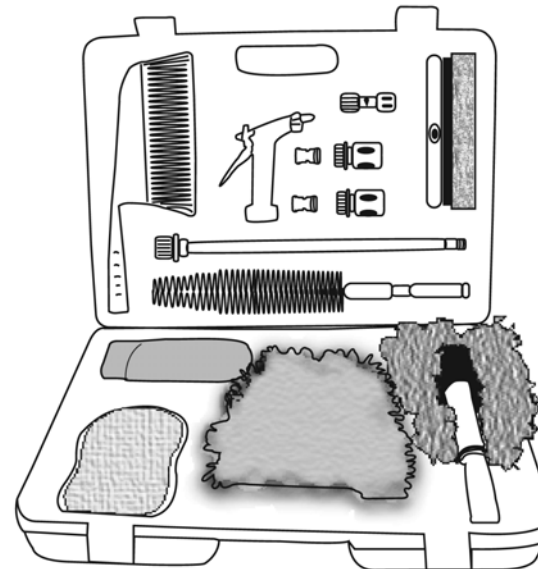

USA: EURO-PRO Operating LLC
94 Main Mill Street, Door 16
Plattsburgh, NY 12901

Canada: EURO-PRO Operating LLC
4400 Bois Franc
St. Laurent, QC H4S 1A7

Tel.: 1 (800) 798-7398
www.sharkvac.com