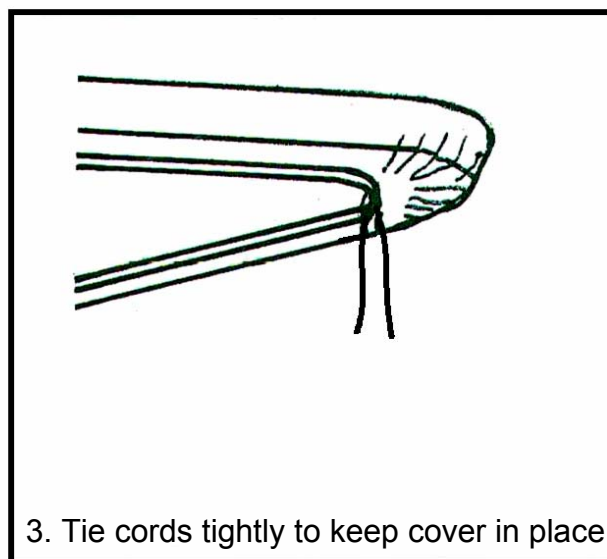

# Ironing Board Cover for EURO-PRO Extra-Wide European Ironing Tables

Model EP36 & EP39

1. Place cover on top of pad on ironing board.

Imported by:  
EURO-PRO Operating LLC  
94 Main Mill Street, Door 16  
Plattsburgh, NY 12901  
Tel.: 1 (800) 798-7398