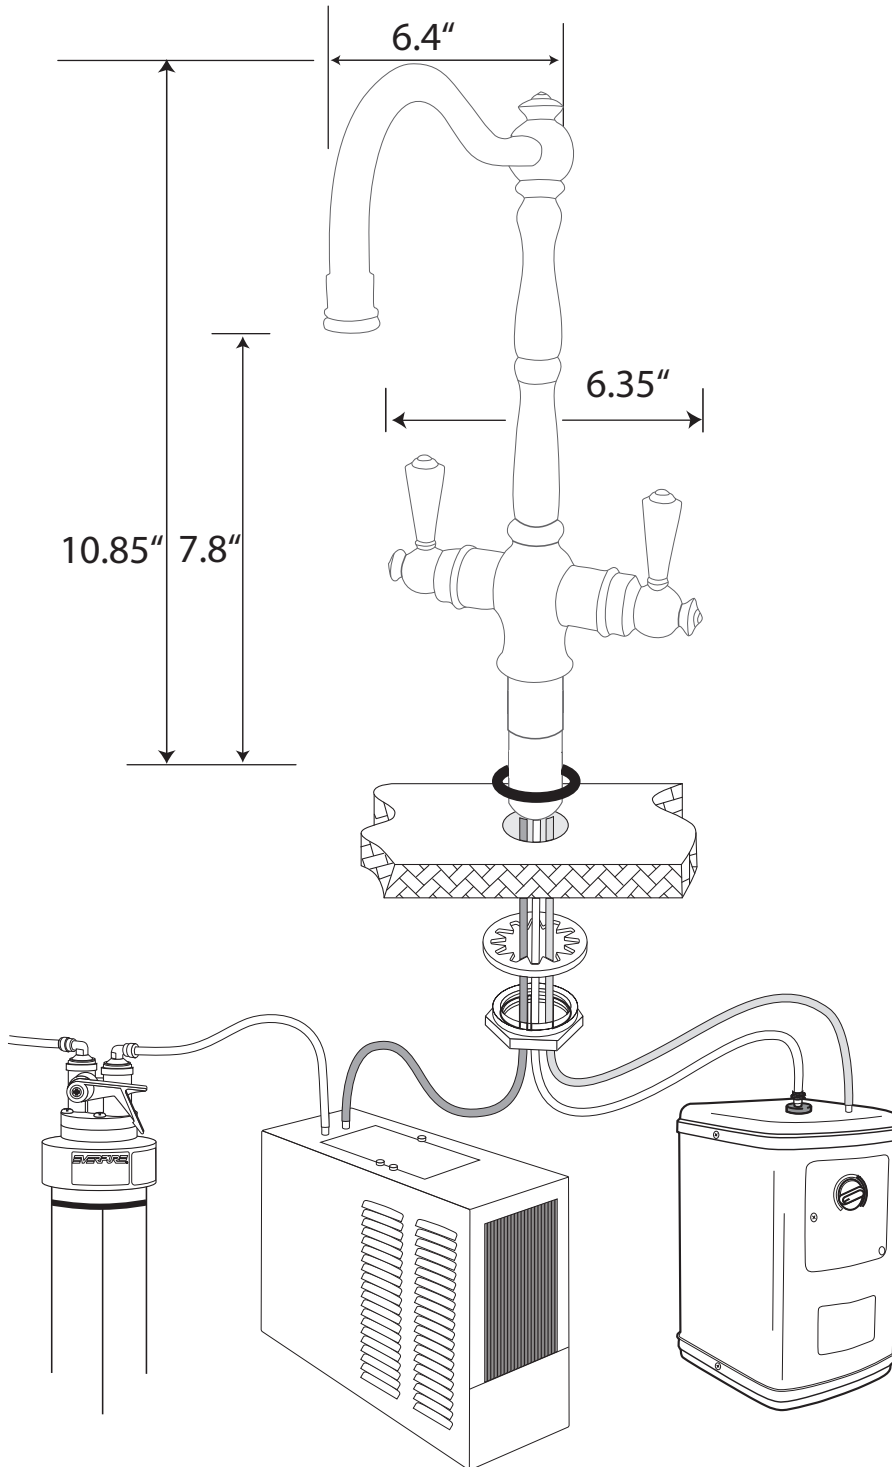

Dual Temp Faucet

product specifications

Victorian Series

Everpure Victorian series dual temperature hot/cold drinking water faucets deliver cold or ambient filtered water and near boiling instant hot water from a single spout. Exclusively designed to be used with the Everpure Commercial Grade Instant Hot Water Dispenser (Solaria™) and other vented instant hot systems, these faucets are equipped with a built-in safety feature with spring loaded shut off to prevent accidents. The cold side may be connected to the Everpure Commercial Grade Water Chiller (Polaria™) for refreshingly chilled drinking water or just simply enjoy ambient filtered water from any Everpure Drinking Water System. The Everpure Dual Temperature faucet features solid stainless steel construction and is available in two beautiful finishes, Polished Stainless and Brushed Stainless. They are lead-free and feature a ceramic disc type valve for smooth functionality and lasting durability. Blue and red indicators on the handles distinguish hot and cold sides.

the convenient solution

Everpure systems are easily installed using common household tools. Our systems mount under your sink and are plumbed to a separate filter faucet. And cartridge replacement is easy, too — just like changing a light bulb.

Brushed Stainless Steel

Everpure Dual Temperature Drinking Water Faucets are engineered to be used with:

- Any Everpure Drinking Water Filtration system or Reverse Osmosis System and
- Everpure Solaria™ Instant Hot Dispenser, model CGHE-1 and
- Everpure Polaria™ Water Chiller, model CGCL-1

EVERPURE
WATER YOU CAN TRUST®

Dual Temp Faucet

product specifications

Victorian Series

Polished Stainless Steel - Part No. EV9006-10
Brushed Stainless Steel - Part No. EV9006-11

flow rate

0.5 gal./min. (1.9L/min.)