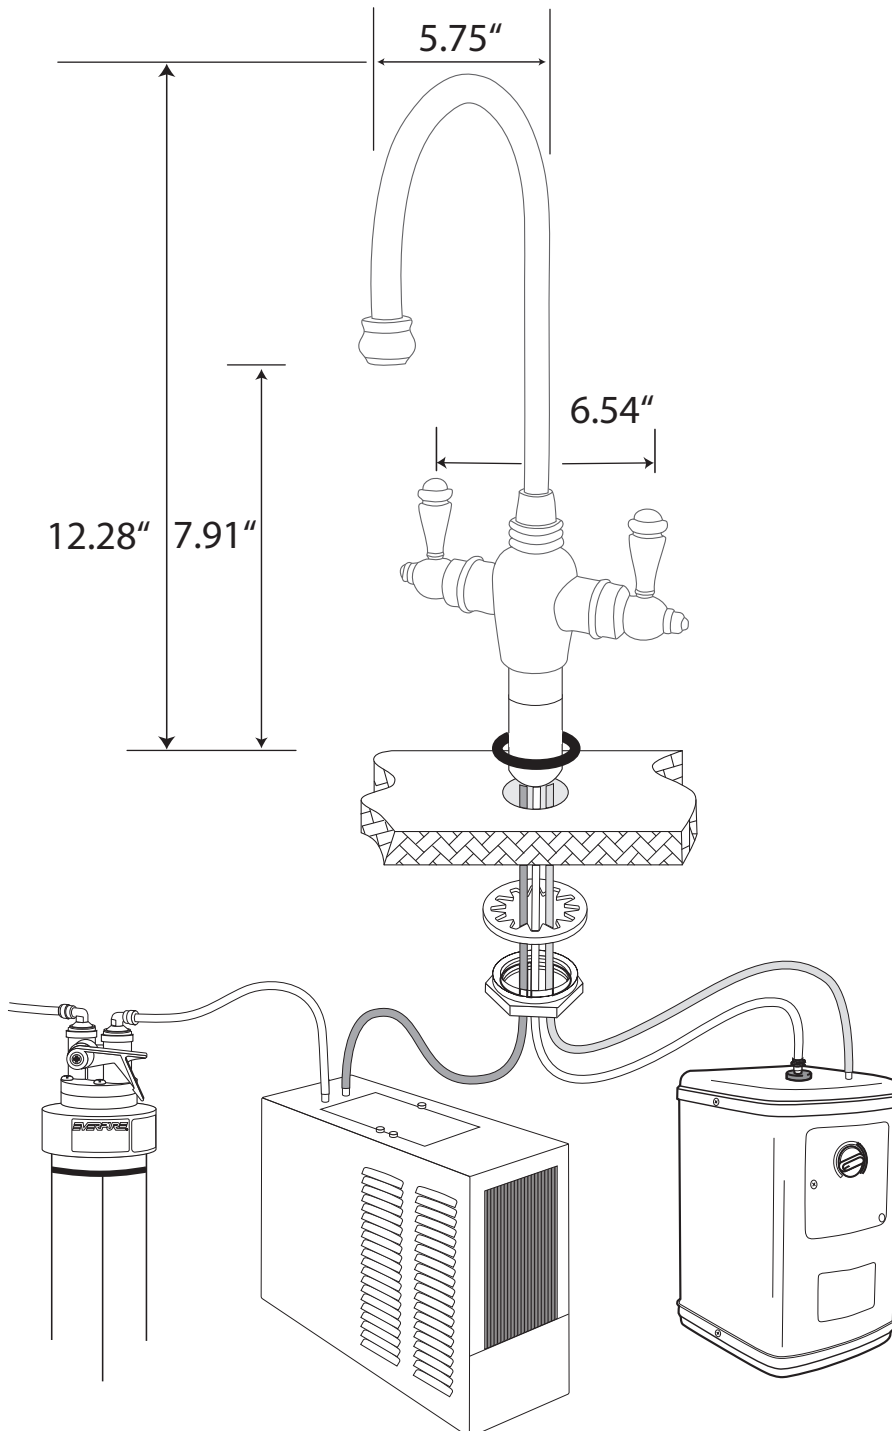

the convenient solution

Everpure systems are easily installed using common household tools. Our systems mount under your sink and are plumbed to a separate filter faucet. And cartridge replacement is easy, too — just like changing a light bulb.

Brushed Stainless Steel

Everpure Dual Temperature Drinking Water Faucets are engineered to be used with:

- Any Everpure Drinking Water Filtration system or Reverse Osmosis System and
- Everpure Solaria™ Instant Hot Dispenser, model CGHE-1 and
- Everpure Polaria™ Water Chiller, model CGCL-1

EVERPURE
WATER YOU CAN TRUST®

Dual Temp Faucet

product specifications

Classic Series

Polished Stainless Steel - Part No. EV9007-10
Brushed Stainless Steel - Part No. EV9007-11

Everpure
Drinking Water System*