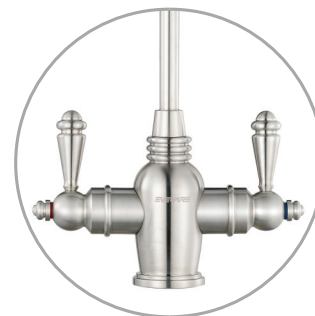

Dual Temp Faucet

product specifications

Classic Series

Everpure Classic series dual temperature hot/cold drinking water faucets deliver cold or ambient filtered water and near boiling instant hot water from a single spout. Exclusively designed to be used with the Everpure Commercial Grade Instant Hot Water Dispenser (Solaria™) and other vented instant hot systems, these faucets are equipped with a built-in safety feature with spring loaded shut off to prevent accidents. The cold side may be connected to the Everpure Commercial Grade Water Chiller (Polaria™) for refreshingly chilled drinking water or just simply enjoy ambient filtered water from any Everpure Drinking Water System. The Everpure Dual Temperature faucet features solid stainless steel construction and is available in two beautiful finishes, Polished Stainless and Brushed Stainless. They are lead-free and feature a ceramic disc type valve for smooth functionality and lasting durability. Blue and red indicators on the handles distinguish hot and cold sides.

Everpure Classic Hot/Cold Drinking Water Faucets feature:

- > Classic, dual handle design
- > Selection of two beautiful finishes to match the most popular designer faucets
- > Spring loaded "hot" shut off valve safety feature
- > Insulated heat-resistant spout
- > Exclusively designed to be used with vented instant hot systems
- > 0.5 GPM flow
- > Lead-free
- > Aerator tip provides even, clear stream of filtered water
- > RO compatible with the use of a separate air gap

the convenient solution

Everpure systems are easily installed using common household tools. Our systems mount under your sink and are plumbed to a separate filter faucet. And cartridge replacement is easy, too — just like changing a light bulb.

EVERPURE
WATER YOU CAN TRUST®

Dual Temp Faucet

product specifications

Classic Series

Polished Stainless Steel - Part No. EV9007-10
Brushed Stainless Steel - Part No. EV9007-11

Everpure
Drinking Water System*