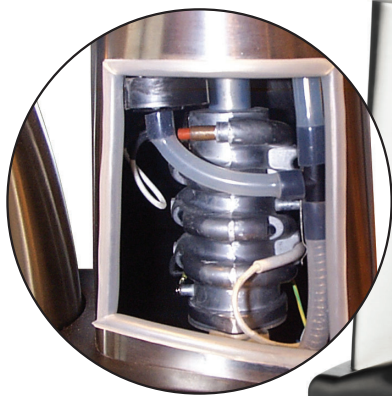

exido

STEEL SERIES

1400 watt

245-030 The ultimate coffeemaker with a professional brewing element

- Coffeemaker in brushed stainless steel
- Professional brewing element – effect: 1400 watt
- Thermo carafe in brushed stainless steel – 1.6 litres/12 large cups
- Auto standby function – turns off the brewing element after completed brew cycle
- Automatic drip stop function
- Detachable filter holder with carrying handle
- On/off button with integrated pilot light
- Filter size: 1 x 4