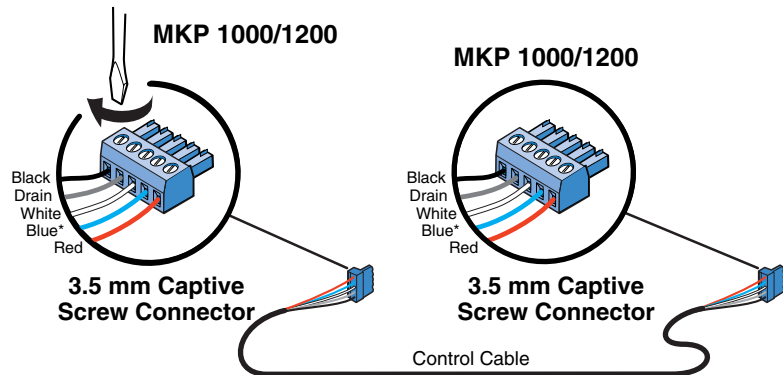

Wiring Cables from MKP 1000/1200 to Matrix 12800/6400/3200

WARNING

The two ends of the cable **MUST BE WIRED THE SAME** or damage to circuits will occur.

Extron Electronics
INTERFACING, SWITCHING AND DISTRIBUTION

1230 South Lewis Street, Anaheim, CA 92805
714.491.1500 Fax 714.491.1517

* Sometimes violet

68-355-06 Rev C
Printed in USA

Download from www.seamaterials.com. All Manuals Search And Download.

Wiring Cables from MKP 1000/1200 to MKP 1000/1200

WARNING

The two ends of the cable **MUST BE WIRED THE SAME** or damage to circuits will occur.

* Sometimes violet

Free Manuals Download Website

<http://myh66.com>

<http://usermanuals.us>

<http://www.somanuals.com>