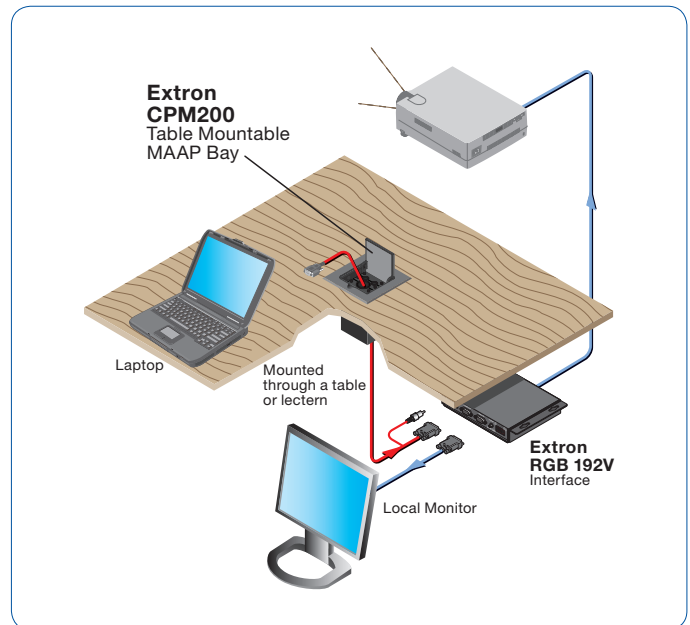

MODEL

MODEL	VERSION DESCRIPTION	PART #
CPM200-1	Table Mountable MAAP Bay for Three MAAPs.....	60-589-11

OPTIONAL ACCESSORIES

OPTIONAL ACCESSORIES	MODEL DESCRIPTION	PAGE	PART #
Blank Plate-Single	Blank Plate - Single.....	page 207	70-315-11
Captive Cable Kit	Captive Cable Kit with One Large Cable Hole.....	page 207	70-317-11
Captive Cable Kit	Captive Cable Kit with Two Small Cable Holes.....	page 207	70-317-12
Captive Cable Kit	Captive Cable Kit with One Large Cable Hole and Two Small Cable Holes.....	page 207	70-317-13
AC EXT MAAP	MAAP with AC outlet.....	page 210	70-372-11