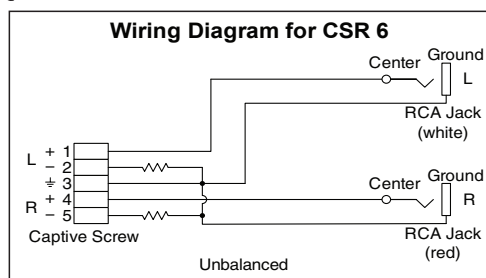

CSR 6

Captive screw plug to RCA female audio adapter

The Extron CSR 6 (PN 26-575-01) is a high quality, captive screw plug to an RCA female audio adapter, with 6" (15 cm) cable length.

It converts a 5 pole captive screw connection to RCA female audio connectors for quick and convenient balanced (captive screw) to unbalanced (RCA) audio connections.

The captive screw plug works with input or output connectors of many Extron products.