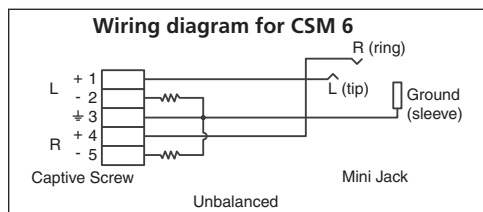

CSM 6

Captive screw plug to 3.5 mm mini jack adapter

The Extron CSM 6 (PN 26-620-01) is a high quality, captive screw plug to a 3.5 mm mini jack adapter, with 6" (15 cm) cable length.

It converts a 5 pole captive screw connection to a female mini jack, so that an Extron 3.5 mm mini plug to mini plug audio cable can be used for quick and convenient connection.

The captive screw end can plug into input or output connectors of an Extron product.