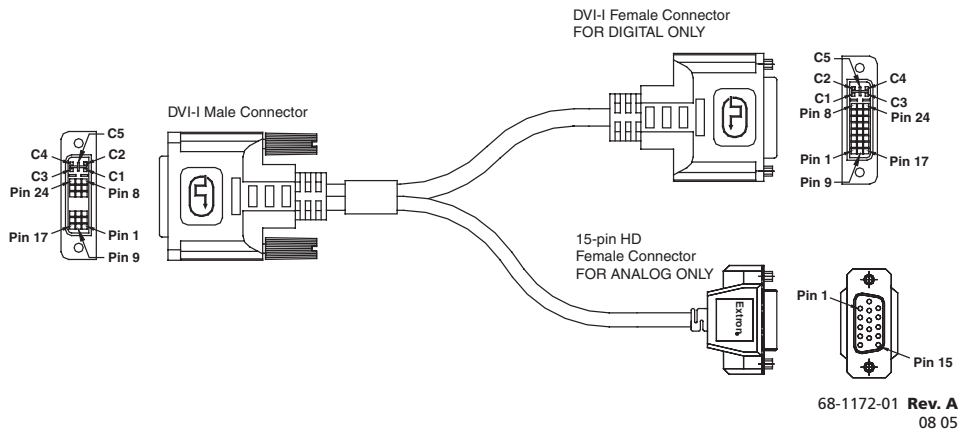

## DVI Analog Breakout Adapter DVIIM-VGAF/DVIIF (Part #26-612-01)

The DVIIM-VGAF/DVIIF DVI Analog Breakout Adapter is a 12-inch long "Y" type adapter that has a DVI-I male connector on one end, with the analog signals routed to the 15-pin HD female connector and the digital signals routed to the DVI-I female connector on the other end.

**NOTE** *The 15-pin HD female connector carries the analog signal only, while the DVI-I female connector carries the digital signal only. See the diagram below.*

## End to End Connections

### Digital Signals

DVI-I Male Pin #	DVI-I Female Pin #	Function
10	10	TMDS data 1+
9	9	TMDS data 1-
11	11	TMDS data 1 shield
22	22	TMDS clock shield
23	23	TMDS clock +
24	24	TMDS clock -
15	15	Ground for +5V
14	14	+5V power
2	2	TMDS data 2+
1	1	TMDS data 2-
3	3	TMDS data 2 shield
18	18	TMDS data 0+
17	17	TMDS data 0-
16	16	Hot plug detect
7	7	DDC data
6	6	DDC clock
11, 22, 3	11, 22, 3	Shell/Ground