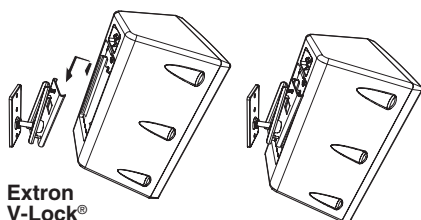

Extron V-Lock® Mounting Bracket

PROCEDURE

- **Easily mounts like a picture frame** — After mounting the V-Lock bracket to the wall, position the speaker so that the “V” rails on the back slide into the “V” channel of the wall mount. The process is akin to installing a picture frame onto the wall. The speaker is now fully supported by the mounting hardware, so that a balancing act is no longer necessary.
- **One-step positioning and locking** — Both hands are now free to orient the speaker as desired. Then, using the included tool, fully secure the speaker to the mounting hardware by tightening the V-Lock mount through the slot on the front grille. The subtle, low profile Extron badge covers the slot after installation, hiding it from view.
- **Wide positioning arc** — V-Lock offers wide horizontal and vertical travel, so that the speaker can be easily positioned to achieve optimized sound coverage.
- **Theft-deterrent design** — The V-Lock mounting hardware is integral to the speaker, making simple detachment impossible. Access to the hardware is possible only through the front baffle slot, which is concealed. Additionally, only the included tool will work with the hardware. Therefore, V-Lock provides an effective solution for deterring theft.

SPECIFICATIONS

AUDIO/ACOUSTIC AND ELECTRICAL

Speaker type	Full range indoor/outdoor surface mount speaker
Frequency range	75 Hz to 18 kHz, -10 dB, half space
Power capacity	16 W continuous pink noise 32 W continuous program
Nominal sensitivity	83 dB SPL, 1 W, 1 m, half space
Nominal impedance	8 ohms
Driver	3" (76.2 mm) paper cone
Overload protection	Full range power limiter
Input connector	2 pin spring terminals

GENERAL

Package	2 speakers (1 pair)
Temperature/humidity	Storage: -40 to +158 °F (-40 to +70 °C) / 10% to 90%, noncondensing Operating: +32 to +122 °F (0 to +50 °C) / 10% to 90%, noncondensing
Mounting	Wall mountable with included wall mountable V-lock brackets
NOTE: V-lock brackets can be angled up to 20° upward, 35° downward, 30° to the left, and 30° to the right.	
Enclosure type	Plastic, trapezoidal, with metal grille and bass reflex ports
Enclosure outer dimensions	8.75" H x 5.75" W x 5.6" D (22.2 cm H x 14.6 cm W x 14.2 cm D)
Product weight	4.0 lbs (1.8 kg) each
Shipping weight	13 lbs (6 kg) per pair with mounting kit package
Warranty	5 years parts and labor

NOTE: All nominal levels are at ±10%. Specifications are subject to change without notice.