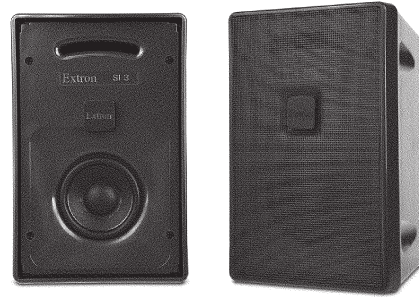

SI 3 **NEW**

Compact Full-Range Surface Mount Speakers

FEATURES

- Compact full-range speaker
- 3" (7.6 cm) full-range driver with a tuned bass reflex port
- Frequency response: 75 Hz to 18 kHz
- 16 watts continuous pink noise, 32 watts continuous program
- Exclusive V-Lock® mounting system included
- Internal driver overload protection
- 8 ohm nominal impedance
- Black or white high-impact, weather-resistant enclosure
- Grille and enclosure may be painted to match environment
- Dimensions: 8.75" H x 5.75" W x 5.6" D (22.2 cm H x 14.6 cm W x 14.1 cm D)
- 5 year parts and labor warranty

System **INTEGRATOR**®
S P E A K E R S E R I E S