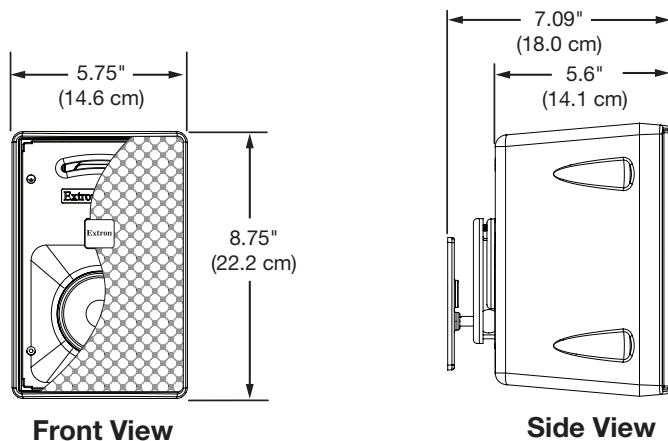

EXTRON CONICAL Baffle

A compact surface mount speaker is a logical choice when wall space is at a premium. To address the issue of beaming in the midrange and high frequencies that can be found in a small, compact speaker, the SI 3 has been designed with a 3" full-range driver that is acoustically coupled to an Extron exclusive conical baffle. This baffle serves as a waveguide to help create a wide dispersion profile. With this very broad conical spreading of the mid and high frequencies, two SI 3 speakers in a small to medium classroom should ensure consistent volume levels for everyone while delivering increased intelligibility and accurate music reproduction.