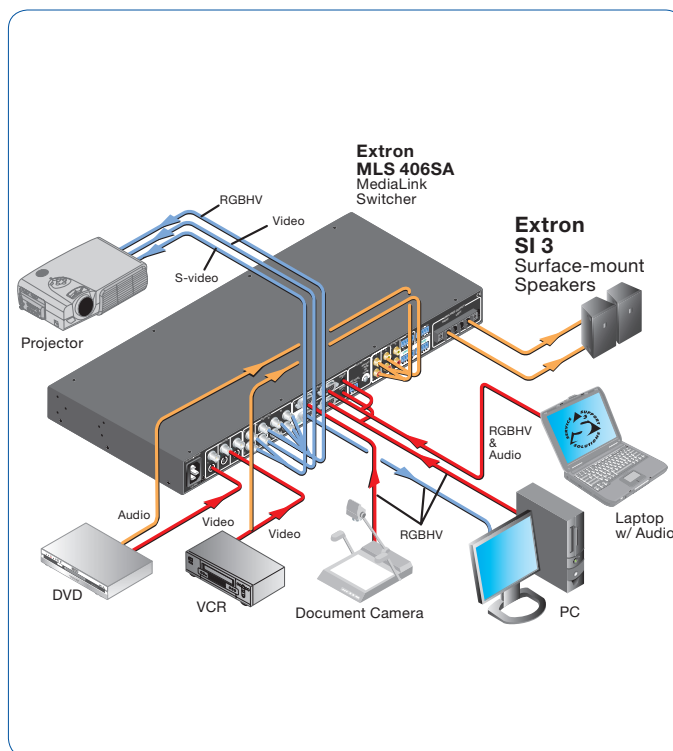

SI 3 Speakers — Extron V-Lock® Speaker Mounting System

EXTRON V-LOCK® SPEAKER MOUNTING SYSTEM

- Provides quick and secure mounting for SI 3 Surface Mount Speakers
- Exclusive Patent Pending design
- Easily mounts speakers like hanging a picture frame
- Through-the-grille locking
- One-step positioning and securing
- Wide positioning arc
- Theft-deterrent design

V-LOCK SPEAKER MOUNTING SYSTEM

Surface mount speakers are mounted onto walls, and therefore require considerable flexibility in terms of where and how they can be installed. For integrators, a number of challenges exist in the successful installation of surface mount speakers in an instructional or commercial environment.

- When installing a speaker, the installer is often working at an elevated height, performing a delicate, tedious balancing act by supporting the speaker in place with one hand, and securing it to the mounting hardware by tightening with the other hand cramped behind the speaker.
- The speaker must not only be installed securely, but also properly aimed at the listening area. This is likely to require trial-and-error by first loosening the hardware, aiming the speaker while supporting it in place, re-tightening the hardware, and then repeating if necessary. The speaker often shifts while the installer tightens the hardware.
- Surface mount speakers, similar to projectors, are subject to theft because of their open exposure to potential vandals. Speakers can be removed simply by detaching them from the mounting hardware.