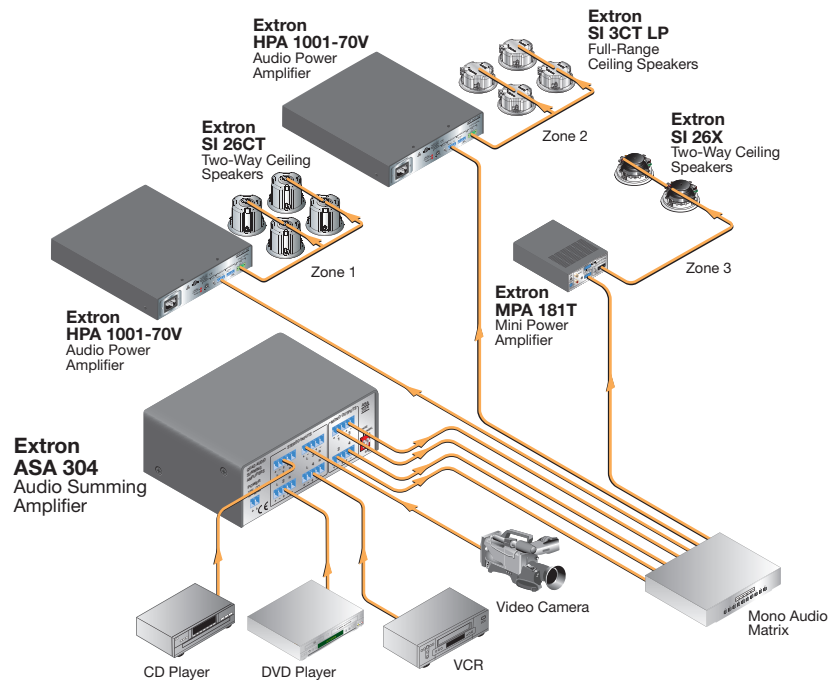

Impedance ..... <50 ohms unbalanced, 100 ohms balanced

Nominal level

ASA 204 ..... -10 dBV (316 mV)

ASA 304 ..... +4 dBu (1.23 V)

Maximum level (Hi-Z) ..... >+23 dBu, balanced; or >+17 dBu, unbalanced at 1% THD+N

Maximum level (600 ohm) ..... >+21 dBm, balanced; or >+15 dBu, unbalanced at 1% THD+N

GENERAL

External power supply ..... 100 VAC to 240 VAC, 50/60 Hz, external, universal; to 12 VDC, 1 A (max.), regulated

Power input requirements ..... 12 VDC, 0.2 A

Temperature / Humidity ..... Storage: -40 to +158 °F (-40 to +70 °C) / 10% to 90%, noncondensing

Operating: +32 to +122 °F (0 to +50 °C) / 10% to 90%, noncondensing

Rack mount ..... Yes, with optional 1U rack shelf, part #60-190-01 or 60-604-01; or VersaTools® rack shelf, part #60-190-20 or 60-604-20.

Also furniture mountable with optional under desk mounting brackets, #70-212-01, or projector mountable with bracket kit #70-217-01.

Enclosure type ..... Metal

Enclosure dimensions ..... 1.7" H x 4.3" W x 3.0" D (1U high, quarter rack wide)

4.3 cm H x 10.9 cm W x 7.6 cm D

(Depth excludes connectors.)

Product weight ..... 0.5 lbs (0.3 kg)

Shipping weight ..... 3 lbs (2 kg)

Vibration ..... ISTA 1A in carton (International Safe Transit Association)

Listings ..... UL, CUL

Compliances ..... CE, FCC Class A, VCCI, AS/NZS, ICES

MTBF ..... 30,000 hours

Warranty ..... 3 years parts and labor